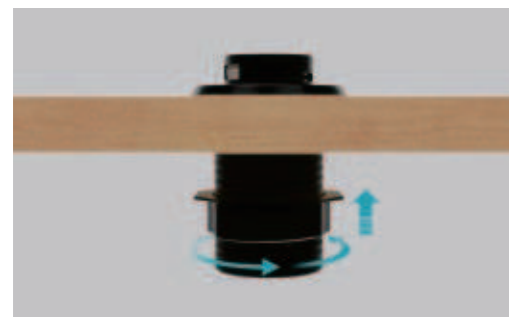

Intelligent charging:

USB ports adapt to the charging capabilities of your connected devices and provides the optimal charging current.

Easy to install:

Fits easily and can be mounted on Ø50mm-Ø60mm circular grommet hole, making installation quick and simple.