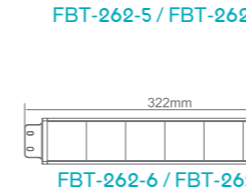

Module capacity: can be customized

*These dimensions are not applicable to units with 13A UK type modules and 16A South African SANS 164-1 type modules. For more details, please contact our sales representative.