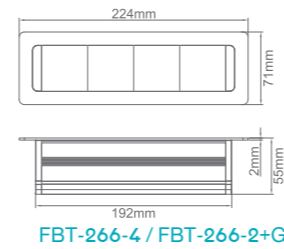

*These dimensions are not applicable to units with 13A UK type modules and 16A South African SANS 164-1 type modules. For more details, please contact our sales representative.