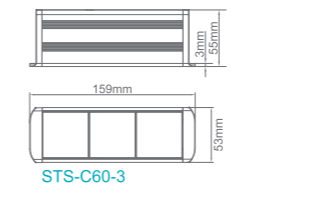

DESKTOP BOXES

LV-FBT-266 :

Model	Color	Material	*Module Capacity	Cutout(mm)
FBT-266S-3	Silver	Aluminum+PC	6	151x63
FBT-266B-3	Black	Aluminum+PC	6	151x63
FBT-266S-4	Silver	Aluminum+PC	8	196x63
FBT-266B-4	Black	Aluminum+PC	8	196x63
FBT-266S-5	Silver	Aluminum+PC	10	241x63
FBT-266B-5	Black	Aluminum+PC	10	241x63
FBT-266S-1+G	Silver	Aluminum+PC	2	160x63
FBT-266B-1+G	Black	Aluminum+PC	2	160x63
FBT-266S-2+G	Silver	Aluminum+PC	4	205x63
FBT-266B-2+G	Black	Aluminum+PC	4	205x63
FBT-266S-3+G	Silver	Aluminum+PC	6	250x63
FBT-266B-3+G	Black	Aluminum+PC	6	250x63

*Can be customized as per desired modules requirement

Features

Constructed with sleek and durable anodized aluminum alloy enclosure, ensuring a longer product lifespan.

Quick and easy installation

The unit can be supplied with GST connectors or pre-wired power cord, as per user's requirement.

Module capacity: can be customized

*These dimensions are not applicable to units with 13A UK type modules and 16A South African SANS 164-1 type modules. For more details, please contact our sales representative.

DESKTOP BOXES

LV-FBT-267 :

Model	Color	Material	*Module Capacity	Application
FBT-267S-2	Silver	Aluminum+PC	4	Desktop, Workstation
FBT-267B-2	Black	Aluminum+PC	4	Desktop, Workstation
FBT-267S-3	Silver	Aluminum+PC	6	Desktop, Workstation
FBT-267B-3	Black	Aluminum+PC	6	Desktop, Workstation
FBT-267S-4	Silver	Aluminum+PC	8	Desktop, Workstation
FBT-267B-4	Black	Aluminum+PC	8	Desktop, Workstation
FBT-267S-5	Silver	Aluminum+PC	10	Desktop, Workstation
FBT-267B-5	Black	Aluminum+PC	10	Desktop, Workstation
FBT-267S-6	Silver	Aluminum+PC	12	Desktop, Workstation
FBT-267B-6	Black	Aluminum+PC	12	Desktop, Workstation

*Can be customized as per desired modules requirement