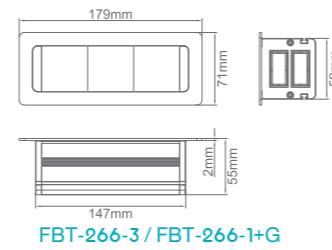

*These dimensions are not applicable to units with 13A UK type modules and 16A South African SANS 164-1 type modules. For more details, please contact our sales representative.