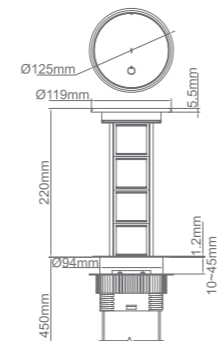

Model	Surface Panel Material	Module Capacity	Cutout(mm)
FBT-154S/2	Tempered glass	4	Ø95
FBT-154S/3	Tempered glass	6	Ø95
FBT-154S/4	Tempered glass	8	Ø95

Silver tempered glass top cover / silver enclosure / silver 304 stainless steel collar ring / black finish modules