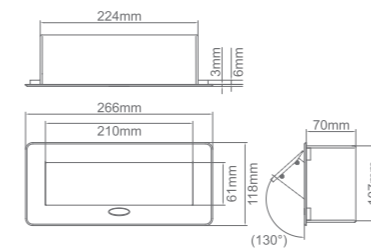

Features

With soft pop up mechanism

ABS base box

Features

With soft pop up mechanism

ABS base box