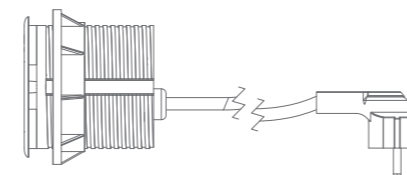

Pre-wired Power Cable