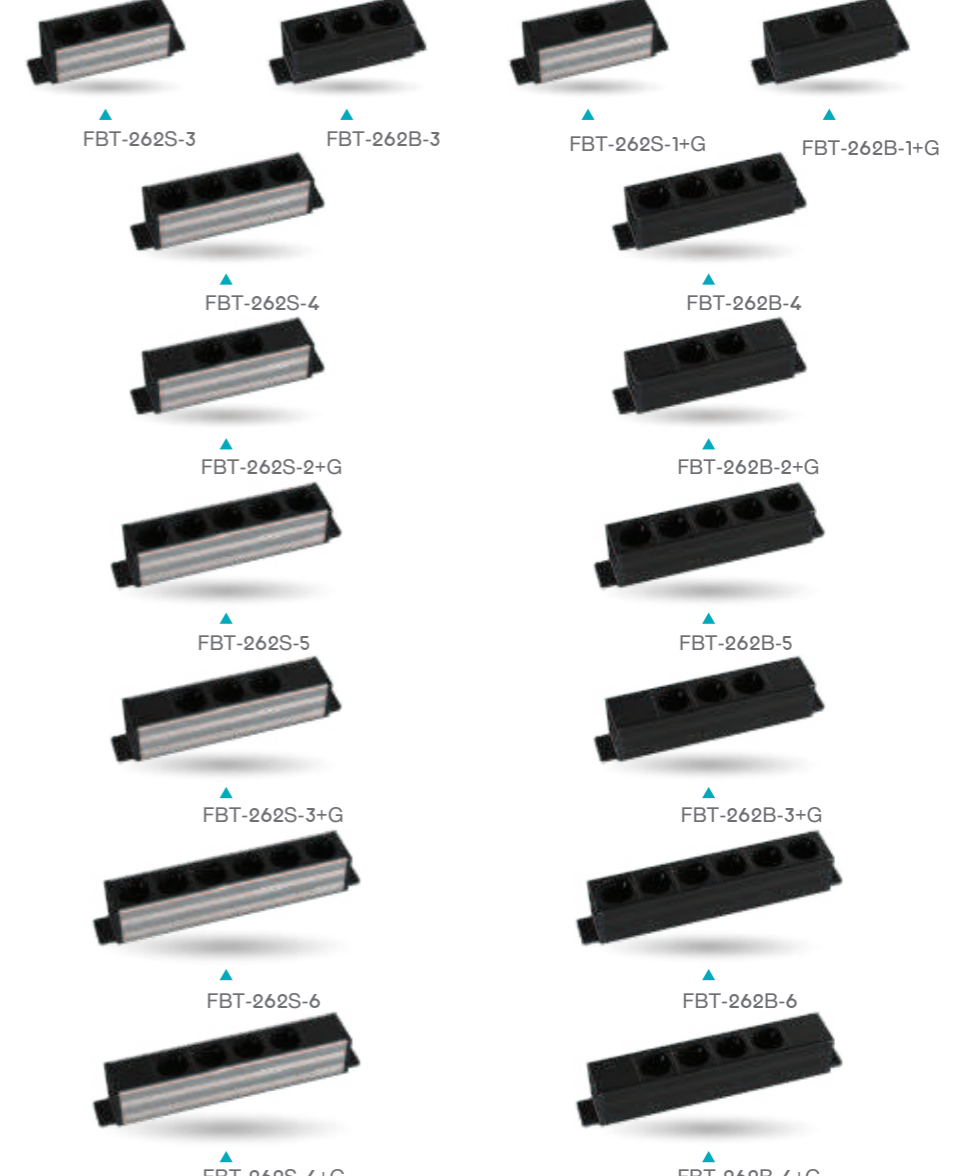

DESKTOP BOXES

LV-FBT-262:

Model	Color	Material	*Module Capacity	Application
FBT-262S-2	Silver	Aluminum+PC	4	Surface, Under-desk
FBT-262B-2	Black	Aluminum+PC	4	Surface, Under-desk
FBT-262S-3	Silver	Aluminum+PC	6	Surface, Under-desk
FBT-262B-3	Black	Aluminum+PC	6	Surface, Under-desk
FBT-262S-4	Silver	Aluminum+PC	8	Surface, Under-desk
FBT-262B-4	Black	Aluminum+PC	8	Surface, Under-desk
FBT-262S-5	Silver	Aluminum+PC	10	Surface, Under-desk
FBT-262B-5	Black	Aluminum+PC	10	Surface, Under-desk
FBT-262S-6	Silver	Aluminum+PC	12	Surface, Under-desk
FBT-262B-6	Black	Aluminum+PC	12	Surface, Under-desk
FBT-262S-1+G	Silver	Aluminum+PC	2	Surface, Under-desk
FBT-262B-1+G	Black	Aluminum+PC	2	Surface, Under-desk
FBT-262S-2+G	Silver	Aluminum+PC	4	Surface, Under-desk
FBT-262B-2+G	Black	Aluminum+PC	4	Surface, Under-desk
FBT-262S-3+G	Silver	Aluminum+PC	6	Surface, Under-desk
FBT-262B-3+G	Black	Aluminum+PC	6	Surface, Under-desk
FBT-262S-4+G	Silver	Aluminum+PC	8	Surface, Under-desk
FBT-262B-4+G	Black	Aluminum+PC	8	Surface, Under-desk

*Can be customized as per desired modules requirement

Features

Quick and easy installation.

The unit can be supplied with GST connectors or pre-wired power cord, as per user's requirement.

Constructed with sleek and durable anodized aluminum alloy enclosure, ensuring a longer product lifespan.

Module capacity: can be customized

*These dimensions are not applicable to units with 13A UK type modules and 16A South African SANS 164-1 type modules. For more details, please contact our sales representative.