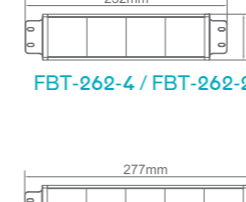

Module capacity: can be customized

*These dimensions are not applicable to units with 13A UK type modules and 16A South African SANS 164-1 type modules. For more details, please contact our sales representative.