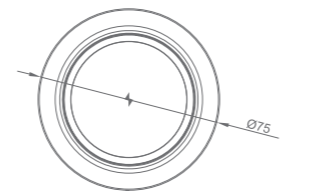

Features

Supplied with 24V3A adapter

- USB-A: 5V/3A, 9V/2A, 12V/1.5A (QC3.0, 18W Max)
- USB-C: 5V/3A, 9V/2.22A, 12V/1.67A (PD QC3.0, 20W Max)
- USB-A+USB-C: 18W+20W (38W Max)
- USB-A+Wireless: 18W+15W (33W Max)
- USB-C+Wireless: 20W+15W (35W Max)
- USB-A+USB-C+Wireless: 18W+20W+15W (53W Max)