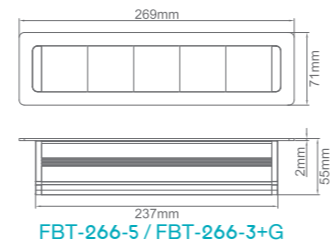

*These dimensions are not applicable to units with 13A UK type modules and 16A South African SANS 164-1 type modules. For more details, please contact our sales representative.