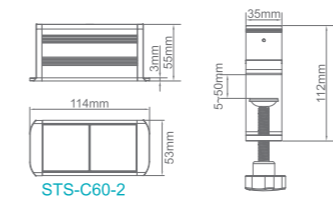

DESKTOP BOXES

LV-FBT-266 :

Model	Color	Material	*Module Capacity	Cutout(mm)
FBT-266S-3	Silver	Aluminum+PC	6	151x63
FBT-266B-3	Black	Aluminum+PC	6	151x63
FBT-266S-4	Silver	Aluminum+PC	8	196x63
FBT-266B-4	Black	Aluminum+PC	8	196x63
FBT-266S-5	Silver	Aluminum+PC	10	241x63
FBT-266B-5	Black	Aluminum+PC	10	241x63
FBT-266S-1+G	Silver	Aluminum+PC	2	160x63
FBT-266B-1+G	Black	Aluminum+PC	2	160x63
FBT-266S-2+G	Silver	Aluminum+PC	4	205x63
FBT-266B-2+G	Black	Aluminum+PC	4	205x63
FBT-266S-3+G	Silver	Aluminum+PC	6	250x63
FBT-266B-3+G	Black	Aluminum+PC	6	250x63

*Can be customized as per desired modules requirement

Features

Constructed with sleek and durable anodized aluminum alloy enclosure, ensuring a longer product lifespan.

Quick and easy installation

The unit can be supplied with GST connectors or pre-wired power cord, as per user's requirement.

Module capacity: can be customized

*These dimensions are not applicable to units with 13A UK type modules and 16A South African SANS 164-1 type modules. For more details, please contact our sales representative.

DESKTOP BOXES

LV-FBT-267 :

Model	Color	Material	*Module Capacity	Application
FBT-267S-2	Silver	Aluminum+PC	4	Desktop, Workstation
FBT-267B-2	Black	Aluminum+PC	4	Desktop, Workstation
FBT-267S-3	Silver	Aluminum+PC	6	Desktop, Workstation
FBT-267B-3	Black	Aluminum+PC	6	Desktop, Workstation
FBT-267S-4	Silver	Aluminum+PC	8	Desktop, Workstation
FBT-267B-4	Black	Aluminum+PC	8	Desktop, Workstation
FBT-267S-5	Silver	Aluminum+PC	10	Desktop, Workstation
FBT-267B-5	Black	Aluminum+PC	10	Desktop, Workstation
FBT-267S-6	Silver	Aluminum+PC	12	Desktop, Workstation
FBT-267B-6	Black	Aluminum+PC	12	Desktop, Workstation

*Can be customized as per desired modules requirement