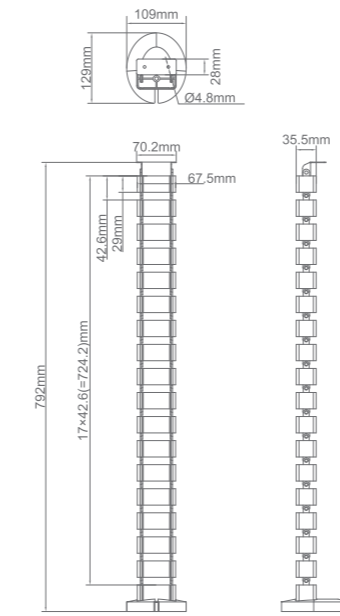

FBT-903

Model	Color	Material
FBT-903/S	Silver	ABS
FBT-903/B	Black	ABS
FBT-903/W	White	ABS