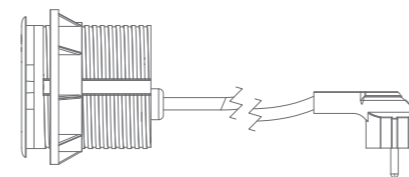

GST Power Inlet

Pre-wired Power Cable