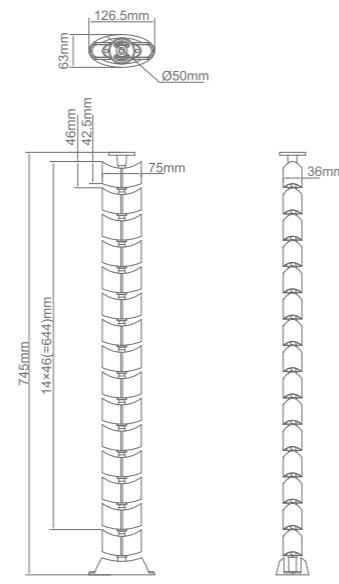

FBT-901

Model	Color	Material
FBT-901/S	Silver	ABS
FBT-901/B	Black	ABS
FBT-901/W	White	ABS