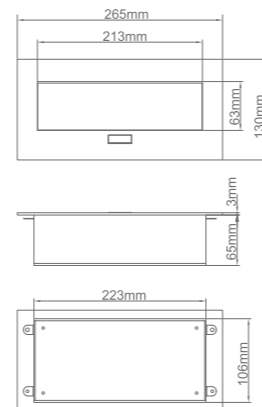

DESKTOP BOXES

LV-FBT-270 :

Model	Color	Material	Module Capacity	Cutout(mm)
FBT-270 W	White	Aluminum Alloy	8	250x150
FBT-270 B	Black	Aluminum Alloy	8	250x150

LV-FBT-272 :

Model	Color	Material	Module Capacity	Cutout(mm)
FBT-272 S	Silver	Aluminum	2 power+3 Type 120 modules	225x112
FBT-272 B	Black	Aluminum	2 power+3 Type 120 modules	225x112

Features

With super slim aluminum alloy profile which sits nearly flush with worktop for a discreet and tidy appearance.

Quick and easy installation.

Equipped with black brush strip which prevents dust infiltration and allows plugged-in cables to exit the lid whilst in the closed position.

Features

With soft pop up mechanism

Steel material base box

Approval: CE, RoHS

Features

With soft pop up mechanism

ABS base box

Features

With soft pop up mechanism

ABS base box

DESKTOP BOXES

LV-FBT-282 :

Model	Color	Material	*Module Capacity	Cutout(mm)
FBT-282/S	Silver	Aluminum alloy+ABS	6	230x110
FBT-282/B	Black	Aluminum alloy+ABS	6	230x110
FBT-282/W	White	Aluminum alloy+ABS	6	230x110

*Can be customized as per desired modules requirement

LV-FBT-287 :

Model	Color	Material	*Module Capacity	Cutout(mm)
FBT-287/S	Silver	Aluminum alloy+ABS	4	145x110
FBT-287/B	Black	Aluminum alloy+ABS	4	145x110
FBT-287/W	White	Aluminum alloy+ABS	4	145x110

*Can be customized as per desired modules requirement