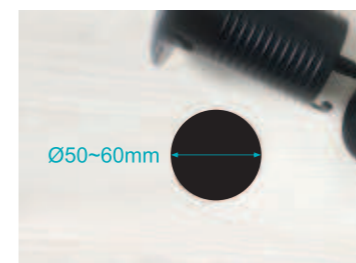

FBT-501-1W/C105,FBT-1B/C105

- Single output:
  1. C1 port(QC3.0/FCP/AFC): 5V/3A, 9V/3A, 12V/3A
  2. C1 port(PD3.0/PPS/QC4+):
  5V/2.4A, 9V/3A, 12V/3A, 15V/5A, 20V/5A
  3. C2 port(PD3.0): 5V/2.4A, 9V/2A
  4. A port(QC3.0/FCP/AFC): 5V/3A, 9V/2A
- Both output:
  1. C1 port(QC3.0/FCP/AFC): 5V/3A, 9V/3A, 12V/3A
  2. C1 port(PD3.0/PPS/QC4+):
  5V/2.4A, 9V/3A, 12V/3A, 15V/5A, 20V/4.35A
  3. C2 & A port: 5V/3.5A Max