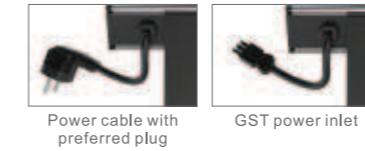

DESKTOP BOXES

LV-FBT-266 :

Model	Color	Material	*Module Capacity	Cutout(mm)
FBT-266S-3	Silver	Aluminum+PC	6	151x63
FBT-266B-3	Black	Aluminum+PC	6	151x63
FBT-266S-4	Silver	Aluminum+PC	8	196x63
FBT-266B-4	Black	Aluminum+PC	8	196x63
FBT-266S-5	Silver	Aluminum+PC	10	241x63
FBT-266B-5	Black	Aluminum+PC	10	241x63
FBT-266S-1+G	Silver	Aluminum+PC	2	160x63
FBT-266B-1+G	Black	Aluminum+PC	2	160x63
FBT-266S-2+G	Silver	Aluminum+PC	4	205x63
FBT-266B-2+G	Black	Aluminum+PC	4	205x63
FBT-266S-3+G	Silver	Aluminum+PC	6	250x63
FBT-266B-3+G	Black	Aluminum+PC	6	250x63

*Can be customized as per desired modules requirement

Features

Constructed with sleek and durable anodized aluminum alloy enclosure, ensuring a longer product lifespan.

Quick and easy installation

The unit can be supplied with GST connectors or pre-wired power cord, as per user's requirement.

Module capacity: can be customized

*These dimensions are not applicable to units with 13A UK type modules and 16A South African SANS 164-1 type modules. For more details, please contact our sales representative.

DESKTOP BOXES

LV-FBT-267 :

Model	Color	Material	*Module Capacity	Application
FBT-267S-2	Silver	Aluminum+PC	4	Desktop, Workstation
FBT-267B-2	Black	Aluminum+PC	4	Desktop, Workstation
FBT-267S-3	Silver	Aluminum+PC	6	Desktop, Workstation
FBT-267B-3	Black	Aluminum+PC	6	Desktop, Workstation
FBT-267S-4	Silver	Aluminum+PC	8	Desktop, Workstation
FBT-267B-4	Black	Aluminum+PC	8	Desktop, Workstation
FBT-267S-5	Silver	Aluminum+PC	10	Desktop, Workstation
FBT-267B-5	Black	Aluminum+PC	10	Desktop, Workstation
FBT-267S-6	Silver	Aluminum+PC	12	Desktop, Workstation
FBT-267B-6	Black	Aluminum+PC	12	Desktop, Workstation

*Can be customized as per desired modules requirement