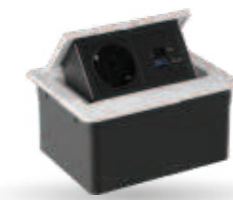

FBT-287/W

Model	Color	Material	*Module Capacity	Cutout(mm)
FBT-287/S	Silver	Aluminum alloy+ABS	4	145x110
FBT-287/B	Black	Aluminum alloy+ABS	4	145x110
FBT-287/W	White	Aluminum alloy+ABS	4	145x110

*Can be customized as per desired modules requirement