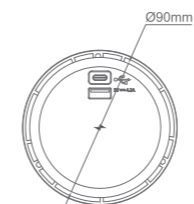

DESKTOP BOXES

Features

◀ **15W wireless charging:**

The surface top delivers up to 15W of wireless power to charge your Qi-enabled phones by simply placing it directly on the pad.

◀ **Small but powerful:**

Avoid wire tangles and easily charge your devices right on your desktop with this compact in-desk charging solution. Integrated with a dual port USB A+C charger with a total power output of 21W(max), making it particularly suitable for work tops with limited space or where restricted to pre-cut Ø80mm grommet holes.

◀ **Intelligent charging:**

USB ports adapt to the charging capabilities of your connected devices and provides the optimal charging current.

◀ **Easy to install:**

Fits easily and can be mounted on Ø80mm circular grommet hole, making installation quick and simple.

Suitable for installation within:

Lounge

Office

Drawing Room

Coffee Shop

Library

Bedroom

... ..

Features

Configuration:
Wireless charging +
Dual port type A+C USB charger

Wireless charging: Output 15W max

USB output:
10.5W for single; 21W for total

Available power connection type:
GST power inlet,
Pre-wired power cable with preferred plug

Approval: CE, RoHS, REACH

DESKTOP BOXES

LV-FBT-259-3:

Model	Color	Material	USB Output	Wireless charging	Cutout(mm)
FBT-259-3W	White	PC	5V/4.2A	15W max	Ø80
FBT-259-3B	Black	PC	5V/4.2A	15W max	Ø80