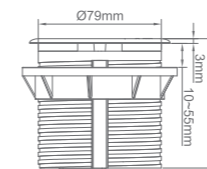

Features

FBT-259 -2
1xType 45 series power module +
1xDual port type A+C USB charger

FBT-259 -2-US
2xUS power module +
1xDual port type A+C USB charger

USB output:
10.5W for single; 21W for total

Available power connection type:
IEC power inlet,
GST power inlet,
Pre-wired power cable with preferred
plug

Approval: CE, RoHS, REACH