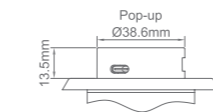

USB TABLE CHARGER

LV-FBT-504:

FBT-504-MW

FBT-504-MB

FBT-504-W

FBT-504-B

| Model | Color | Material | Surface | Cutout(mm) |
|------------|-------|----------|---------------------|------------|
| FBT-504-MW | White | PC | Dermatoglyph finish | Ø50-60 |
| FBT-504-MB | Black | PC | Dermatoglyph finish | Ø50-60 |
| FBT-504-W | White | PC | Glossy finish | Ø50-60 |
| FBT-504-B | Black | PC | Glossy finish | Ø50-60 |