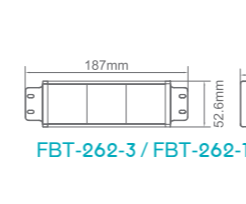

*These dimensions are not applicable to units with 13A UK type modules and 16A South African SANS 164-1 type modules. For more details, please contact our sales representative.