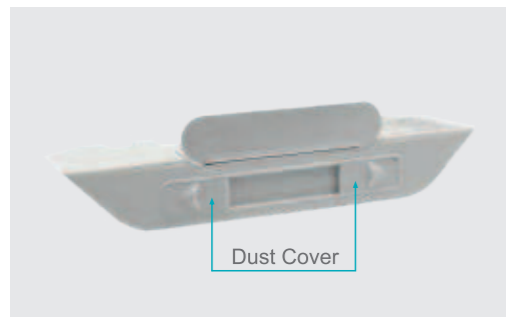

Protective Dust Cover:

Equipped with dust covers to protect unused USB ports from dust and moisture.