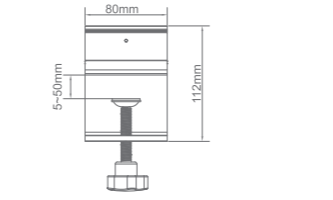

DESKTOP BOXES

LV-FBT-266 :

Model	Color	Material	*Module Capacity	Cutout(mm)
FBT-266S-3	Silver	Aluminum+PC	6	151x63
FBT-266B-3	Black	Aluminum+PC	6	151x63
FBT-266S-4	Silver	Aluminum+PC	8	196x63
FBT-266B-4	Black	Aluminum+PC	8	196x63
FBT-266S-5	Silver	Aluminum+PC	10	241x63
FBT-266B-5	Black	Aluminum+PC	10	241x63
FBT-266S-1+G	Silver	Aluminum+PC	2	160x63
FBT-266B-1+G	Black	Aluminum+PC	2	160x63
FBT-266S-2+G	Silver	Aluminum+PC	4	205x63
FBT-266B-2+G	Black	Aluminum+PC	4	205x63
FBT-266S-3+G	Silver	Aluminum+PC	6	250x63
FBT-266B-3+G	Black	Aluminum+PC	6	250x63

*Can be customized as per desired modules requirement

Features

Constructed with sleek and durable anodized aluminum alloy enclosure, ensuring a longer product lifespan.

Quick and easy installation

The unit can be supplied with GST connectors or pre-wired power cord, as per user's requirement.

Module capacity: can be customized

*These dimensions are not applicable to units with 13A UK type modules and 16A South African SANS 164-1 type modules. For more details, please contact our sales representative.

DESKTOP BOXES

LV-FBT-267 :

Model	Color	Material	*Module Capacity	Application
FBT-267S-2	Silver	Aluminum+PC	4	Desktop, Workstation
FBT-267B-2	Black	Aluminum+PC	4	Desktop, Workstation
FBT-267S-3	Silver	Aluminum+PC	6	Desktop, Workstation
FBT-267B-3	Black	Aluminum+PC	6	Desktop, Workstation
FBT-267S-4	Silver	Aluminum+PC	8	Desktop, Workstation
FBT-267B-4	Black	Aluminum+PC	8	Desktop, Workstation
FBT-267S-5	Silver	Aluminum+PC	10	Desktop, Workstation
FBT-267B-5	Black	Aluminum+PC	10	Desktop, Workstation
FBT-267S-6	Silver	Aluminum+PC	12	Desktop, Workstation
FBT-267B-6	Black	Aluminum+PC	12	Desktop, Workstation

*Can be customized as per desired modules requirement