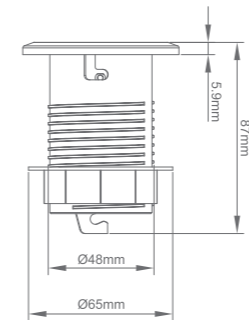

FBT-501-1W/C105,FBT-1B/C105

- Single output:
  1. C1 port(QC3.0/FCP/AFC): 5V/3A, 9V/3A, 12V/3A
  2. C1 port(PD3.0/PPS/QC4+):
  5V/2.4A, 9V/3A, 12V/3A, 15V/5A, 20V/5A
  3. C2 port(PD3.0): 5V/2.4A, 9V/2A
  4. A port(QC3.0/FCP/AFC): 5V/3A, 9V/2A
- Both output:
  1. C1 port(QC3.0/FCP/AFC): 5V/3A, 9V/3A, 12V/3A
  2. C1 port(PD3.0/PPS/QC4+):
  5V/2.4A, 9V/3A, 12V/3A, 15V/5A, 20V/4.35A
  3. C2 & A port: 5V/3.5A Max