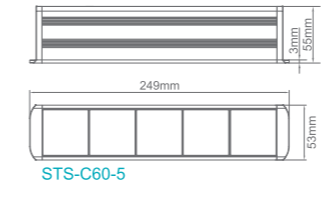

DESKTOP BOXES

LV-FBT-266 :

Model	Color	Material	*Module Capacity	Cutout(mm)
FBT-266S-3	Silver	Aluminum+PC	6	151x63
FBT-266B-3	Black	Aluminum+PC	6	151x63
FBT-266S-4	Silver	Aluminum+PC	8	196x63
FBT-266B-4	Black	Aluminum+PC	8	196x63
FBT-266S-5	Silver	Aluminum+PC	10	241x63
FBT-266B-5	Black	Aluminum+PC	10	241x63
FBT-266S-1+G	Silver	Aluminum+PC	2	160x63
FBT-266B-1+G	Black	Aluminum+PC	2	160x63
FBT-266S-2+G	Silver	Aluminum+PC	4	205x63
FBT-266B-2+G	Black	Aluminum+PC	4	205x63
FBT-266S-3+G	Silver	Aluminum+PC	6	250x63
FBT-266B-3+G	Black	Aluminum+PC	6	250x63

*Can be customized as per desired modules requirement

Features

Constructed with sleek and durable anodized aluminum alloy enclosure, ensuring a longer product lifespan.

Quick and easy installation

The unit can be supplied with GST connectors or pre-wired power cord, as per user's requirement.

Module capacity: can be customized

*These dimensions are not applicable to units with 13A UK type modules and 16A South African SANS 164-1 type modules. For more details, please contact our sales representative.

DESKTOP BOXES

LV-FBT-267 :

Model	Color	Material	*Module Capacity	Application
FBT-267S-2	Silver	Aluminum+PC	4	Desktop, Workstation
FBT-267B-2	Black	Aluminum+PC	4	Desktop, Workstation
FBT-267S-3	Silver	Aluminum+PC	6	Desktop, Workstation
FBT-267B-3	Black	Aluminum+PC	6	Desktop, Workstation
FBT-267S-4	Silver	Aluminum+PC	8	Desktop, Workstation
FBT-267B-4	Black	Aluminum+PC	8	Desktop, Workstation
FBT-267S-5	Silver	Aluminum+PC	10	Desktop, Workstation
FBT-267B-5	Black	Aluminum+PC	10	Desktop, Workstation
FBT-267S-6	Silver	Aluminum+PC	12	Desktop, Workstation
FBT-267B-6	Black	Aluminum+PC	12	Desktop, Workstation

*Can be customized as per desired modules requirement