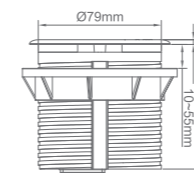

DESKTOP BOXES

Features

◀ **15W wireless charging:**

The surface top delivers up to 15W of wireless power to charge your Qi-enabled phones by simply placing it directly on the pad.

◀ **Small but powerful:**

Avoid wire tangles and easily charge your devices right on your desktop with this compact in-desk charging solution. Integrated with a dual port USB A+C charger with a total power output of 21W(max), making it particularly suitable for work tops with limited space or where restricted to pre-cut Ø80mm grommet holes.

◀ **Intelligent charging:**

USB ports adapt to the charging capabilities of your connected devices and provides the optimal charging current.

◀ **Easy to install:**

Fits easily and can be mounted on Ø80mm circular grommet hole, making installation quick and simple.

Suitable for installation within:

Lounge

Office

Drawing Room

Coffee Shop

Library

Bedroom

... ..

Features

Configuration:
Wireless charging +
Dual port type A+C USB charger

Wireless charging: Output 15W max

USB output:
10.5W for single; 21W for total

Available power connection type:
GST power inlet,
Pre-wired power cable with preferred plug

Approval: CE, RoHS, REACH

DESKTOP BOXES

LV-FBT-259-3:

Model	Color	Material	USB Output	Wireless charging	Cutout(mm)
FBT-259-3W	White	PC	5V/4.2A	15W max	Ø80
FBT-259-3B	Black	PC	5V/4.2A	15W max	Ø80