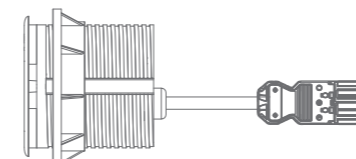

IEC Power Inlet

GST Power Inlet