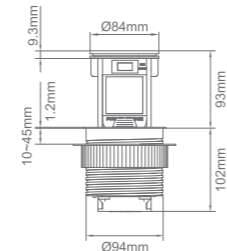

Black tempered glass top cover / silver enclosure / silver 304 stainless steel collar ring / black finish modules

Features

- Wireless charging: Output 15W max
- Equipped with overload protection switch
- Power cable length: 1.8 meters (Customizable)
- Approval: CE, UKCA, RoHS