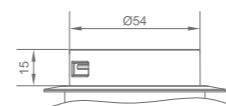

Features

Supplied with 24V3A adapter

- USB-A: 5V/3A, 9V/2A, 12V/1.5A (QC3.0, 18W Max)
- USB-C: 5V/3A, 9V/2.22A, 12V/1.67A (PD QC3.0, 20W Max)
- USB-A+USB-C: 18W+20W (38W Max)
- USB-A+Wireless: 18W+15W (33W Max)
- USB-C+Wireless: 20W+15W (35W Max)
- USB-A+USB-C+Wireless: 18W+20W+15W (53W Max)