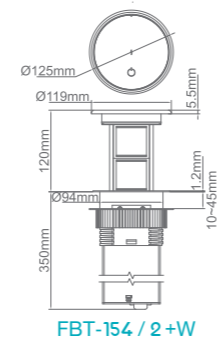

Model	Surface Panel Material	Module Capacity	Cutout(mm)
FBT-154S/2	Tempered glass	4	Ø95
FBT-154S/3	Tempered glass	6	Ø95
FBT-154S/4	Tempered glass	8	Ø95

Silver tempered glass top cover / silver enclosure / silver 304 stainless steel collar ring / black finish modules