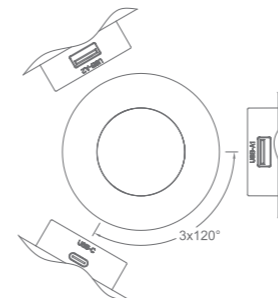

USB TABLE CHARGER

LV-FBT-504:

FBT-504-MW

FBT-504-MB

FBT-504-W

FBT-504-B

| Model | Color | Material | Surface | Cutout(mm) |
|------------|-------|----------|---------------------|------------|
| FBT-504-MW | White | PC | Dermatoglyph finish | Ø50-60 |
| FBT-504-MB | Black | PC | Dermatoglyph finish | Ø50-60 |
| FBT-504-W | White | PC | Glossy finish | Ø50-60 |
| FBT-504-B | Black | PC | Glossy finish | Ø50-60 |