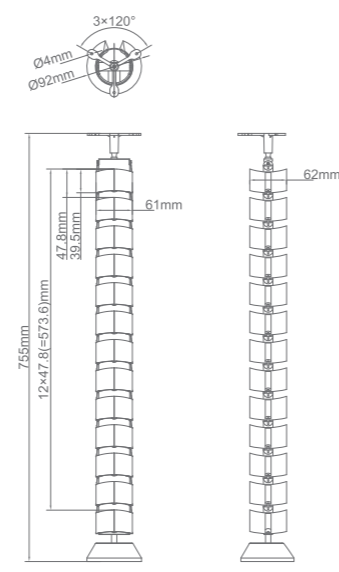

FBT-902

Model	Color	Material
FBT-902/S	Silver	ABS
FBT-902/B	Black	ABS
FBT-902/W	White	ABS

Features

- Practical way to keep your cables neat and tidy.
- Snap-together interlink blocks with base plate and top hooking element to screw under top surface.
- Routes cables from desk to floor.
- Quickly insert and remove cables inside guide.
- Easy installation underneath a desk.