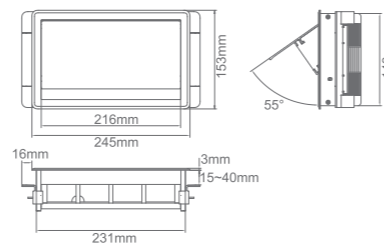

Features

With soft pop up mechanism

Steel material base box

Approval: CE, RoHS