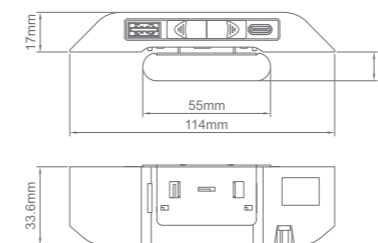

USB TABLE CHARGER

Features

Power of Dual:

Featuring a USB-C PD port and a Qualcomm Quick Charge 3.0 port, to quickly charge up to 2 of your devices at a time (max up to 105W).

Unique design:

This compact charger features a unique & minimalist trapezoid design that includes a sleek construction, and LED power indicator which will light up in quick charging mode for each port.

Safety Protection:

Equipped with built-in safety measures that prevent overcharging and overheating for a little extra piece of mind.

Protective Dust Cover:

Equipped with dust covers to protect unused USB ports from dust and moisture.

Universal Compatibility:

With optimized charging technology, both the featured USB ports can connect with most of the compatible devices including smartphones, tablets and laptops.

Suitable for installation within:

Lounge

Office

Drawing Room

Coffee Shop

Library

Bedroom

... ..

Charging adapter options

LV-FBT-1001:

Supplied with 20W fast charging adapter
Plug type: Collapsible
Available AC plug adapter options: US and EU

LV-FBT-1002:

Supplied with 65W GaN fast charging adapter
Plug type: Collapsible
Available AC plug adapter options: US pin

LV-FBT-1003:

Features

20W, 65W, 105W options available

STC-2W/C20, STC-2B/C20

- Single output:
  C port(PD3.0): 5V/3A, 9V/2.22A, 12V/1.67A
  A port(QC3.0/2.0): 5V/3A, 9V/2A, 12V/1.5A
- Both output: 5V/3.5A Max

STC-2W/C65, STC-2B/C65

- Output C port:
  1. QC2.0/3.0/AFC: 5V/3A, 9V/3A, 12V/3A
  2. PD/PPS/QC4(when C port single output):
  5V/2.4A, 9V/3A, 12V/3A, 15V/4A, 20V/3.25A(65W)
  PD/PPS/QC4(when C & A port both output):
  5V/2.4A, 9V/3A, 12V/3A, 15V/3A, 20V/2.25A(45W)
- Output A port: 5V/2.4A Max

STC-2W/C105, STC-2B/C105