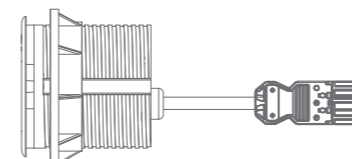

DESKTOP BOXES

Features

◀ **15W wireless charging:**

The surface top delivers up to 15W of wireless power to charge your Qi-enabled phones by simply placing it directly on the pad.

◀ **Small but powerful:**

Avoid wire tangles and easily charge your devices right on your desktop with this compact in-desk charging solution. Integrated with a dual port USB A+C charger with a total power output of 21W(max), making it particularly suitable for work tops with limited space or where restricted to pre-cut Ø80mm grommet holes.

◀ **Intelligent charging:**

USB ports adapt to the charging capabilities of your connected devices and provides the optimal charging current.

◀ **Easy to install:**

Fits easily and can be mounted on Ø80mm circular grommet hole, making installation quick and simple.

Suitable for installation within:

Lounge

Office

Drawing Room

Coffee Shop

Library

Bedroom

... ..

Features

Configuration:
Wireless charging +
Dual port type A+C USB charger

Wireless charging: Output 15W max

USB output:
10.5W for single; 21W for total

Available power connection type:
GST power inlet,
Pre-wired power cable with preferred plug

Approval: CE, RoHS, REACH

DESKTOP BOXES

LV-FBT-259-3:

Model	Color	Material	USB Output	Wireless charging	Cutout(mm)
FBT-259-3W	White	PC	5V/4.2A	15W max	Ø80
FBT-259-3B	Black	PC	5V/4.2A	15W max	Ø80