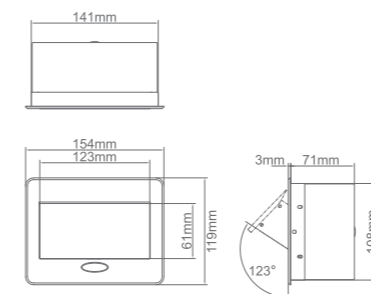

With soft pop up mechanism

ABS base box

DESKTOP BOXES

LV-FBT-282 :

FBT-282/S

FBT-282/B

FBT-282/W

| Model | Color | Material | *Module Capacity | Cutout(mm) |
|-----------|--------|--------------------|------------------|------------|
| FBT-282/S | Silver | Aluminum alloy+ABS | 6 | 230x110 |
| FBT-282/B | Black | Aluminum alloy+ABS | 6 | 230x110 |
| FBT-282/W | White | Aluminum alloy+ABS | 6 | 230x110 |