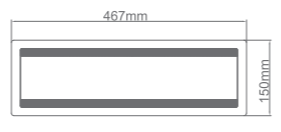

FBT-290D/3

DESKTOP BOXES

LV-FBT-320:

Features

With soft close mechanism

Flush-mount flip-up box