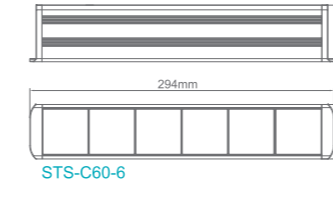

DESKTOP BOXES

LV-FBT-266 :

Model	Color	Material	*Module Capacity	Cutout(mm)
FBT-266S-3	Silver	Aluminum+PC	6	151x63
FBT-266B-3	Black	Aluminum+PC	6	151x63
FBT-266S-4	Silver	Aluminum+PC	8	196x63
FBT-266B-4	Black	Aluminum+PC	8	196x63
FBT-266S-5	Silver	Aluminum+PC	10	241x63
FBT-266B-5	Black	Aluminum+PC	10	241x63
FBT-266S-1+G	Silver	Aluminum+PC	2	160x63
FBT-266B-1+G	Black	Aluminum+PC	2	160x63
FBT-266S-2+G	Silver	Aluminum+PC	4	205x63
FBT-266B-2+G	Black	Aluminum+PC	4	205x63
FBT-266S-3+G	Silver	Aluminum+PC	6	250x63
FBT-266B-3+G	Black	Aluminum+PC	6	250x63

*Can be customized as per desired modules requirement

Features

Constructed with sleek and durable anodized aluminum alloy enclosure, ensuring a longer product lifespan.

Quick and easy installation

The unit can be supplied with GST connectors or pre-wired power cord, as per user's requirement.

Module capacity: can be customized

*These dimensions are not applicable to units with 13A UK type modules and 16A South African SANS 164-1 type modules. For more details, please contact our sales representative.

DESKTOP BOXES

LV-FBT-267 :

Model	Color	Material	*Module Capacity	Application
FBT-267S-2	Silver	Aluminum+PC	4	Desktop, Workstation
FBT-267B-2	Black	Aluminum+PC	4	Desktop, Workstation
FBT-267S-3	Silver	Aluminum+PC	6	Desktop, Workstation
FBT-267B-3	Black	Aluminum+PC	6	Desktop, Workstation
FBT-267S-4	Silver	Aluminum+PC	8	Desktop, Workstation
FBT-267B-4	Black	Aluminum+PC	8	Desktop, Workstation
FBT-267S-5	Silver	Aluminum+PC	10	Desktop, Workstation
FBT-267B-5	Black	Aluminum+PC	10	Desktop, Workstation
FBT-267S-6	Silver	Aluminum+PC	12	Desktop, Workstation
FBT-267B-6	Black	Aluminum+PC	12	Desktop, Workstation

*Can be customized as per desired modules requirement