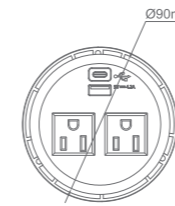

Features

FBT-259 -2
1xType 45 series power module +
1xDual port type A+C USB charger

FBT-259 -2-US
2xUS power module +
1xDual port type A+C USB charger

USB output:
10.5W for single; 21W for total

Available power connection type:
IEC power inlet,
GST power inlet,
Pre-wired power cable with preferred
plug

Approval: CE, RoHS, REACH