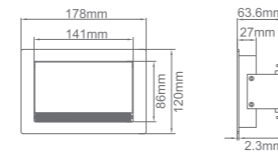

DESKTOP BOXES

LV-FBT-290D:

Features

Quick and easy installation

Double-sided cover opening with damped hinge mechanism

Model	Color	Material	Module Capacity	Cutout(mm)
FBT-290D/2 S	Silver	Aluminum	8	315x135
FBT-290D/2 B	Black	Aluminum	8	315x135
FBT-290D/3 S	Silver	Aluminum	12	442x135
FBT-290D/3 B	Black	Aluminum	12	442x135

FBT-290D/2

FBT-290D/3

DESKTOP BOXES

LV-FBT-320:

Features

With soft close mechanism

Flush-mount flip-up box

STS-120/1

STS-120/2

Features

With soft close mechanism

Flush-mount flip-up box

Approval: RoHS

STS-220/1

STS-220/2

Model	Color	Material	Module Capacity	Cutout(mm)
FBT-320/1 S	Silver	Aluminum	4	160x104
FBT-320/1 B	Black	Aluminum	4	160x104
FBT-320/2 S	Silver	Aluminum	8	284x104
FBT-320/2 B	Black	Aluminum	8	284x104

LV-FBT-322:

Model	Color	Material	Module Capacity	Cutout(mm)
FBT-322/1 S	Silver	Aluminum	4	153x92
FBT-322/1 B	Black	Aluminum	4	153x92
FBT-322/2 S	Silver	Aluminum	8	281x92
FBT-322/2 B	Black	Aluminum	8	281x92