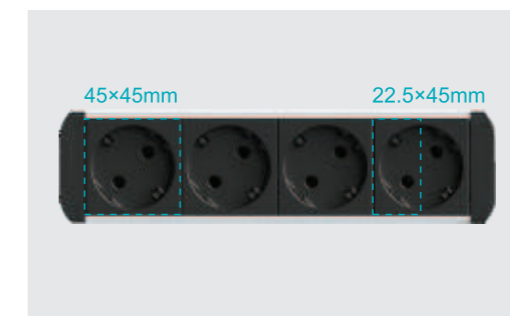

◀ **Customizable with various configuration:**
Provides expanded and customizable modules configuration according to different needs.