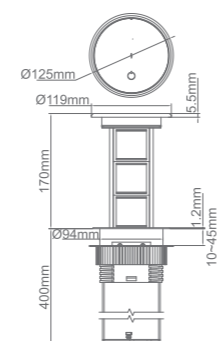

Model	Surface Panel Material	Module Capacity	Cutout(mm)
FBT-154S/2	Tempered glass	4	Ø95
FBT-154S/3	Tempered glass	6	Ø95
FBT-154S/4	Tempered glass	8	Ø95

Silver tempered glass top cover / silver enclosure / silver 304 stainless steel collar ring / black finish modules