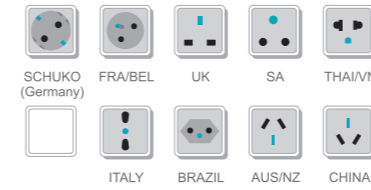

International modules customization options:

POWER MODULES