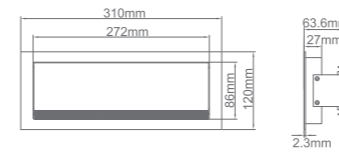

STS-120/2

Features

With soft close mechanism

Flush-mount flip-up box

Approval: RoHS