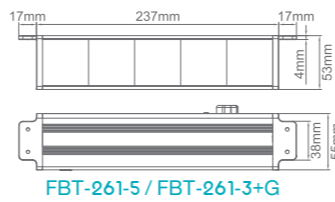

*These dimensions are not applicable to units with 13A UK type modules and 16A South African SANS 164-1 type modules. For more details, please contact our sales representative.