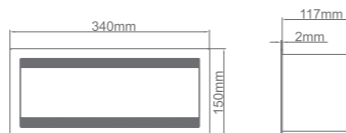

FBT-290D/2