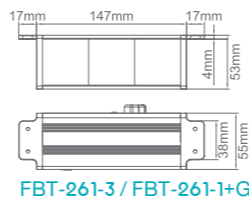

*These dimensions are not applicable to units with 13A UK type modules and 16A South African SANS 164-1 type modules. For more details, please contact our sales representative.