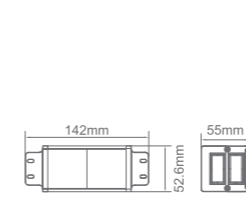

*These dimensions are not applicable to units with 13A UK type modules and 16A South African SANS 164-1 type modules. For more details, please contact our sales representative.