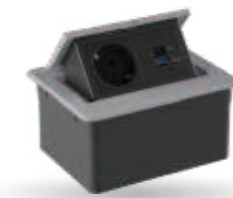

LV-FBT-287 :

FBT-287/S