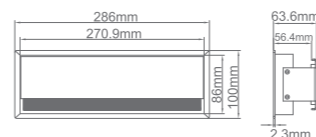

STS-220/2

FBT-320/1 S