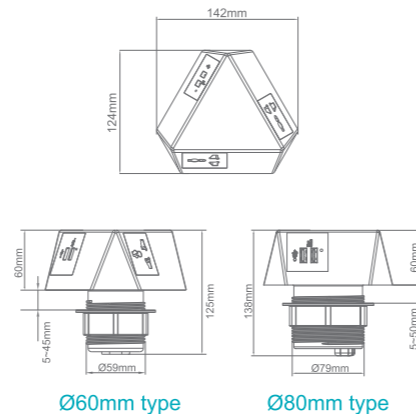

DESKTOP BOXES

LV-FBT-259 :

Features

FBT-259 F(4.2A)/(2.1A)

Module capacity: 1 type 45 module +1 dual port USB charger

FBT-259 USA(4.2A)/(2.1A)

Module capacity: 2 US socket modules +1 dual port USB charger