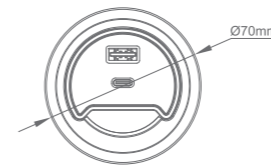

USB TABLE CHARGER

Features

Power of Dual:

Featuring a USB-C PD port and a Qualcomm Quick Charge 3.0 port, to quickly charge up to 2 of your devices at a time (max up to 105W).

Compact design:

Features a compact & minimalist round design that includes a sleek construction, and LED power indicator which will light up in quick charging mode for each port.

Safety Protection:

Equipped with built-in safety measures that prevent overcharging and overheating for a little extra piece of mind.

Cable pass through grommet:

The integrated cable pass through grommet eliminates cable clutters and maximizes desk space contributing to a neat appearance.

Universal Compatibility:

With optimized charging technology, both the featured USB ports can connect with most of the compatible devices including smartphones, tablets and laptops.

Suitable for installation within:

Lounge

Office

Drawing Room

Coffee Shop

Library

Bedroom

... ..

Charging adapter options

LV-FBT-1001:
Supplied with 20W fast charging adapter
Plug type: Collapsible
Available AC plug adapter options: US and EU

LV-FBT-1002:
Supplied with 65W GaN fast charging adapter
Plug type: Collapsible
Available AC plug adapter options: US pin

LV-FBT-1003:
Supplied with 105W GaN fast charging adapter
Plug type: Collapsible
Available AC plug adapter options: US, EU, UK and AU
(the adapter has 3 USB ports: 1*USB-A and 2*USB-C, termed as A, C1 and C2 respectively in the output parameters below.)

Features

20W, 65W, 105W options available

FBT-501-1W/C20,FBT-1B/C20

- Single output:
  C port(PD3.0): 5V/3A, 9V/2.22A, 12V/1.67A
  A port(QC3.0/2.0): 5V/3A, 9V/2A, 12V/1.5A
- Both output: 5V/3.5A Max

FBT-501-1W/C65,FBT-1B/C65