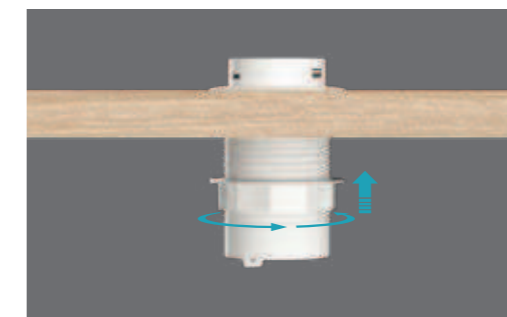

Features

◀ Small in size, big on power:

Power up your smart gadgets with this retractable ultra-compact design multi charging station. Featuring a single USB-A port and USB-C port, this unit supports the mainstream fast charging PD & QC 3.0 protocols with total power output of 38W (max), providing safe and efficient charging for smartphones, tablets, and other devices.

◀ 15W wireless charging:

The surface top delivers up to 15W of wireless power to charge your Qi-enabled phones by simply placing it directly on the pad.

◀ Ultra-slim profile:

The cover panel in fully retracted position, lies nearly flush with the worktop, making it blending with the surrounding environment.

◀ Easy to install:

Fits easily and can be mounted on Ø60mm circular grommet hole, making installation quick and simple.

◀ Aesthetic appeal:

With this unit, you can be sure of creating your desired contemporary and sophisticated look in your home or office. In addition, customized color trends are available on request, to meet your design requirements.