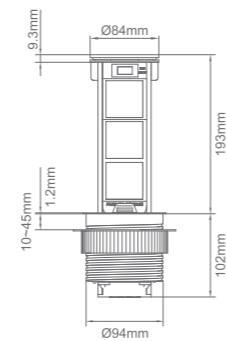

FBT-2 / 6 modules unit