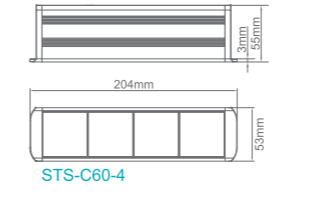

DESKTOP BOXES

LV-FBT-266 :

Model	Color	Material	*Module Capacity	Cutout(mm)
FBT-266S-3	Silver	Aluminum+PC	6	151x63
FBT-266B-3	Black	Aluminum+PC	6	151x63
FBT-266S-4	Silver	Aluminum+PC	8	196x63
FBT-266B-4	Black	Aluminum+PC	8	196x63
FBT-266S-5	Silver	Aluminum+PC	10	241x63
FBT-266B-5	Black	Aluminum+PC	10	241x63
FBT-266S-1+G	Silver	Aluminum+PC	2	160x63
FBT-266B-1+G	Black	Aluminum+PC	2	160x63
FBT-266S-2+G	Silver	Aluminum+PC	4	205x63
FBT-266B-2+G	Black	Aluminum+PC	4	205x63
FBT-266S-3+G	Silver	Aluminum+PC	6	250x63
FBT-266B-3+G	Black	Aluminum+PC	6	250x63

*Can be customized as per desired modules requirement

Features

Constructed with sleek and durable anodized aluminum alloy enclosure, ensuring a longer product lifespan.

Quick and easy installation

The unit can be supplied with GST connectors or pre-wired power cord, as per user's requirement.

Module capacity: can be customized

*These dimensions are not applicable to units with 13A UK type modules and 16A South African SANS 164-1 type modules. For more details, please contact our sales representative.

DESKTOP BOXES

LV-FBT-267 :

Model	Color	Material	*Module Capacity	Application
FBT-267S-2	Silver	Aluminum+PC	4	Desktop, Workstation
FBT-267B-2	Black	Aluminum+PC	4	Desktop, Workstation
FBT-267S-3	Silver	Aluminum+PC	6	Desktop, Workstation
FBT-267B-3	Black	Aluminum+PC	6	Desktop, Workstation
FBT-267S-4	Silver	Aluminum+PC	8	Desktop, Workstation
FBT-267B-4	Black	Aluminum+PC	8	Desktop, Workstation
FBT-267S-5	Silver	Aluminum+PC	10	Desktop, Workstation
FBT-267B-5	Black	Aluminum+PC	10	Desktop, Workstation
FBT-267S-6	Silver	Aluminum+PC	12	Desktop, Workstation
FBT-267B-6	Black	Aluminum+PC	12	Desktop, Workstation

*Can be customized as per desired modules requirement