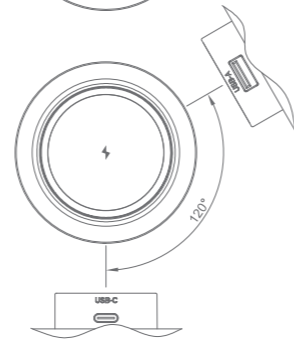

Features

Supplied with 24V3A adapter

- USB-A: 5V/3A, 9V/2A, 12V/1.5A (QC3.0, 18W Max)
- USB-C: 5V/3A, 9V/2.22A, 12V/1.67A (PD QC3.0, 20W Max)
- USB-A+USB-C: 18W+20W (38W Max)
- USB-A+Wireless: 18W+15W (33W Max)
- USB-C+Wireless: 20W+15W (35W Max)
- USB-A+USB-C+Wireless: 18W+20W+15W (53W Max)