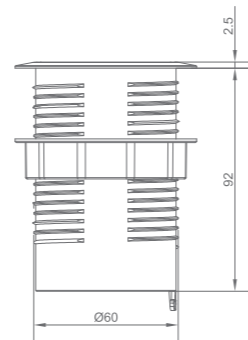

Features

Supplied with 24V3A adapter

- USB-A: 5V/3A, 9V/2A, 12V/1.5A (QC3.0, 18W Max)
- USB-C: 5V/3A, 9V/2.22A, 12V/1.67A (PD QC3.0, 20W Max)
- USB-A+USB-C: 18W+20W (38W Max)
- USB-A+Wireless: 18W+15W (33W Max)
- USB-C+Wireless: 20W+15W (35W Max)
- USB-A+USB-C+Wireless: 18W+20W+15W (53W Max)