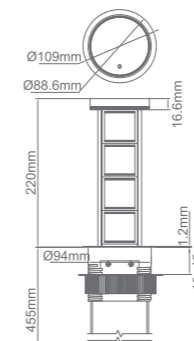

Model	Surface Panel Material	Module Capacity	Cutout(mm)
FBT-154S/2	Tempered glass	4	Ø95
FBT-154S/3	Tempered glass	6	Ø95
FBT-154S/4	Tempered glass	8	Ø95

Silver tempered glass top cover / silver enclosure / silver 304 stainless steel collar ring / black finish modules