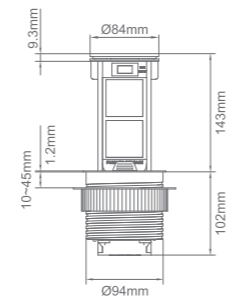

FBT-2 / 4 modules unit