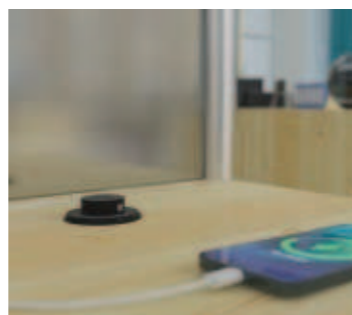

USB TABLE CHARGER

Features

Small in size, big on power:

Power up your smart gadgets with this retractable ultra-compact design charging station. Featuring dual USB-A ports and a single USB-C port, this unit supports the mainstream fast charging PD & QC 3.0 protocols with total power output of 42W (max), providing safe and efficient charging for smartphones, tablets, and other devices.

*Refer to the specifications chart

Power where you need it:

Charge up to three devices simultaneously from the comfort of your sofa, desk, or bed without having to rely on messy-looking extension cords.

Intelligent charging:

USB ports adapt to the charging capabilities of your connected devices and provides the optimal charging current.

Easy to install:

Fits easily and can be mounted on Ø50mm-Ø60mm circular grommet hole, making installation quick and simple.

Clean look:

With this unit, you can be sure of creating your desired contemporary and sophisticated look in your home or office: choose between glossy and dermatoglyph finish (white or black). In addition, customized color trends are available on request, to meet your design requirements.

Suitable for installation within:

Lounge

Office

Drawing Room

Coffee Shop

Library

Bedroom

... ..

Features

- USB-A1: 5V/3A, 9V/3A, 12V/2.5A, 20V/1.5A (QC3.0, 30W Max)
- USB-A2: 5V/3A, 9V/3A, 12V/2.5A (QC3.0, 30W Max)
- USB-C: 5V/3A, 9V/3A, 12V/2.5A, 15V/2A, 20V/1.5A (PD QC3.0, 30W Max)
- USB-A1+USB-A2: 30W+12W (42W Max) (QC3.0+QC3.0)
- USB-A1+USB-C: 12W+12W (24W Max) (BC1.2)
- USB-A2+USB-C: 12W+30W (36W Max) (QC3.0+PD)
- USB-A1+USB-A2+USB-C: 12W+18W+12W (42W Max) (BC1.2+QC3.0+BC1.2)

USB TABLE CHARGER

LV-FBT-504: