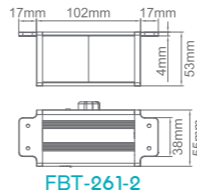

*These dimensions are not applicable to units with 13A UK type modules and 16A South African SANS 164-1 type modules. For more details, please contact our sales representative.