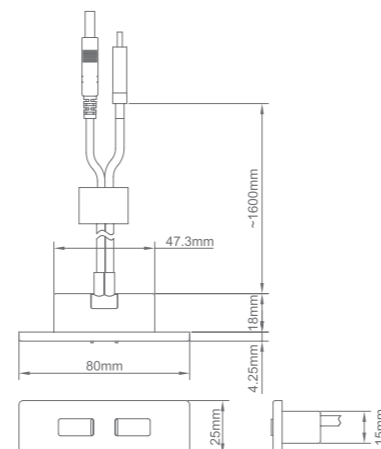

Charging adapter options

LV-FBT-1001:
Supplied with 20W fast charging adapter
Plug type: Collapsible
Available AC plug adapter options: US and EU

LV-FBT-1002:
Supplied with 65W GaN fast charging adapter
Plug type: Collapsible
Available AC plug adapter options: US pin

Suitable for installation within:

Lounge

Office

Drawing Room

Coffee Shop

Library

Bedroom

...