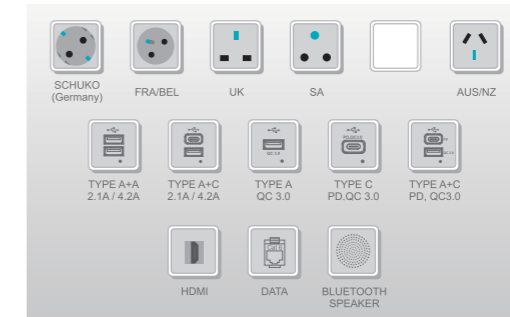

DESKTOP BOXES

Features

◀ **Wide compatibility**
Extensive range of modules option.
*The modules shown do not represent all, please consult our sales representative for more modules, information.