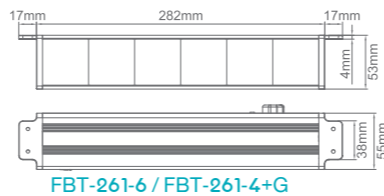

*These dimensions are not applicable to units with 13A UK type modules and 16A South African SANS 164-1 type modules. For more details, please contact our sales representative.