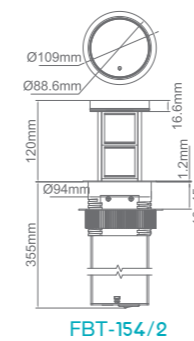

Model	Surface Panel Material	Module Capacity	Cutout(mm)
FBT-154S/2	Tempered glass	4	Ø95
FBT-154S/3	Tempered glass	6	Ø95
FBT-154S/4	Tempered glass	8	Ø95

Silver tempered glass top cover / silver enclosure / silver 304 stainless steel collar ring / black finish modules