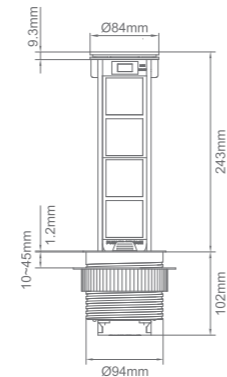

FBT-2 / 8 modules unit