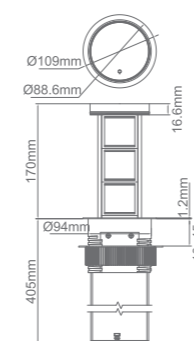

Model	Surface Panel Material	Module Capacity	Cutout(mm)
FBT-154S/2	Tempered glass	4	Ø95
FBT-154S/3	Tempered glass	6	Ø95
FBT-154S/4	Tempered glass	8	Ø95

Silver tempered glass top cover / silver enclosure / silver 304 stainless steel collar ring / black finish modules