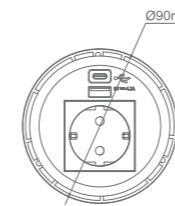

Features

FBT-259 -2
1xType 45 series power module +
1xDual port type A+C USB charger

FBT-259 -2-US
2xUS power module +
1xDual port type A+C USB charger

USB output:
10.5W for single; 21W for total

Available power connection type:
IEC power inlet,
GST power inlet,
Pre-wired power cable with preferred
plug

Approval: CE, RoHS, REACH