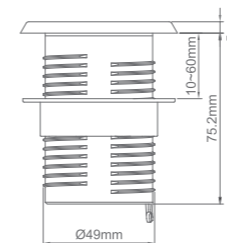

USB TABLE CHARGER

LV-FBT-504:

FBT-504-MW

FBT-504-MB

FBT-504-W

FBT-504-B

| Model | Color | Material | Surface | Cutout(mm) |
|------------|-------|----------|---------------------|------------|
| FBT-504-MW | White | PC | Dermatoglyph finish | Ø50-60 |
| FBT-504-MB | Black | PC | Dermatoglyph finish | Ø50-60 |
| FBT-504-W | White | PC | Glossy finish | Ø50-60 |
| FBT-504-B | Black | PC | Glossy finish | Ø50-60 |