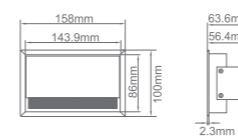

DESKTOP BOXES

LV-FBT-290D:

Features

Quick and easy installation

Double-sided cover opening with damped hinge mechanism

Model	Color	Material	Module Capacity	Cutout(mm)
FBT-290D/2 S	Silver	Aluminum	8	315x135
FBT-290D/2 B	Black	Aluminum	8	315x135
FBT-290D/3 S	Silver	Aluminum	12	442x135
FBT-290D/3 B	Black	Aluminum	12	442x135

FBT-290D/2

FBT-290D/3

DESKTOP BOXES

LV-FBT-320:

Features

With soft close mechanism

Flush-mount flip-up box

STS-120/1

STS-120/2

Features

With soft close mechanism

Flush-mount flip-up box

Approval: RoHS

STS-220/1

STS-220/2

Model	Color	Material	Module Capacity	Cutout(mm)
FBT-320/1 S	Silver	Aluminum	4	160x104
FBT-320/1 B	Black	Aluminum	4	160x104
FBT-320/2 S	Silver	Aluminum	8	284x104
FBT-320/2 B	Black	Aluminum	8	284x104

LV-FBT-322:

Model	Color	Material	Module Capacity	Cutout(mm)
FBT-322/1 S	Silver	Aluminum	4	153x92
FBT-322/1 B	Black	Aluminum	4	153x92
FBT-322/2 S	Silver	Aluminum	8	281x92
FBT-322/2 B	Black	Aluminum	8	281x92