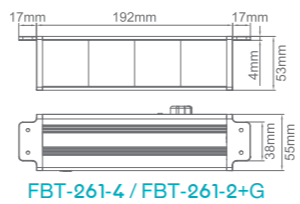

*These dimensions are not applicable to units with 13A UK type modules and 16A South African SANS 164-1 type modules. For more details, please contact our sales representative.