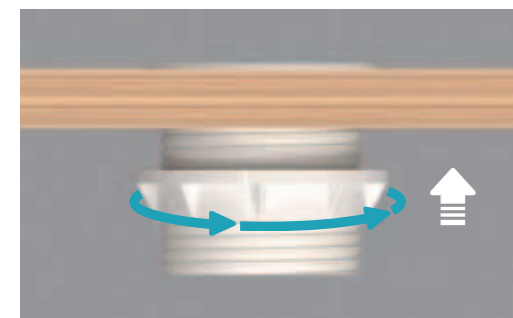

DESKTOP BOXES

Features

◀ **15W wireless charging:**

The surface top delivers up to 15W of wireless power to charge your Qi-enabled phones by simply placing it directly on the pad.

◀ **Small but powerful:**

◀ **Intelligent charging:**

USB ports adapt to the charging capabilities of your connected devices and provides the optimal charging current.

◀ **Easy to install:**

Fits easily and can be mounted on Ø80mm circular grommet hole, making installation quick and simple.