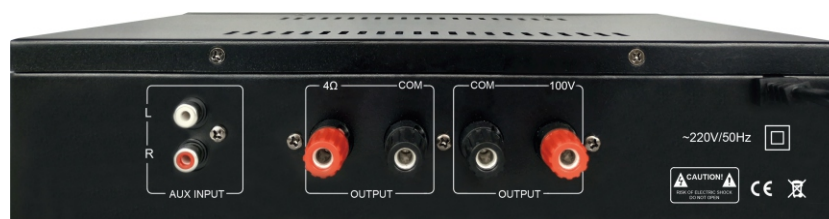

LMP135/LMP160/LMP1120

Economical Mini PA Amplifier

30W/60W/120W

- Rated power 30W/60W/120W
- Speaker output 100V&4Ω
- Portable mixer amplifier
- One AUX input and one AUX output
- Support Bluetooth, SD, USB, Aux in
- Bass and Treble tone control
- Power supply: A220V/50Hz

	RMS Power	Mic Input Sensitivity	AUX Input Sensitivity	SNR	THD	Frequency Response	Dimension
LMP135	30W	50±5mV	500±50mV	≥85dB	≤1% (1KHz)	80Hz-16KHz (±3dB)	187×280×65mm
LMP160	60W	50±5mV	500±50mV	≥85dB	≤1% (1KHz)	80Hz-16KHz (±3dB)	187×280×65mm
LMP1120	120W	≤3.5mV	≤280mV	≥85dB	≤1% (1KHz)	80Hz-12KHz (±3dB)	187×280×65mm