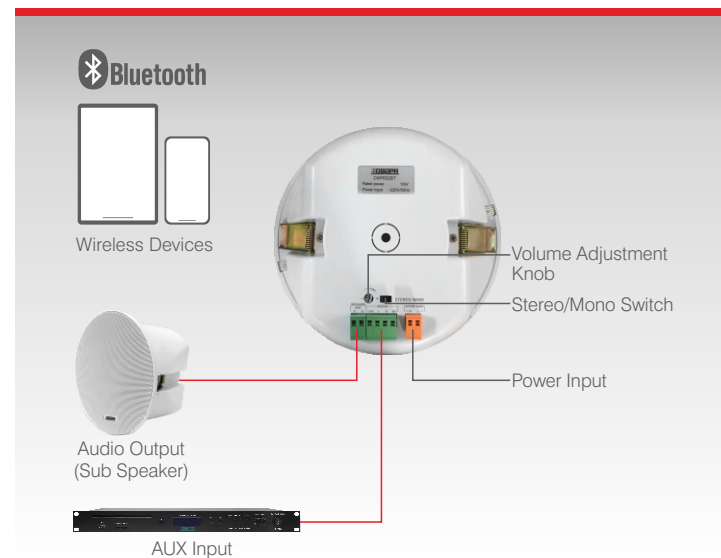

LBS602BT

10W Bluetooth Ceiling Speaker

Master

Slave

- 6.5" driver unit, frameless ceiling speaker
- Support bluetooth 4.0, could be connected with smart device
- Built-in amplifier inside the master speaker
- Two play model: Stereo play and Mono play
- One Aux input interface for audio source
- One Aux output interface for the slave speaker
- With independent volume adjustment in rear panel
- Aluminum mesh, durable and reliable
- Luxury packing box, include one master and one slave speaker
- Power supply: AC100V-240V/50Hz/60Hz

RMS Power 2x10W/8Ω	Driver Units 6.5"x1	SNR ≥81dB	Max SPL 98±2dB	Sensitivity 90±2dB	Freq. Response 110Hz-15KHz	Material Aluminum, Plastic	Cut-out Size Φ168-172mm	Dimension Φ190x105mm	Net Weight 1kg
-----------------------	------------------------	--------------	-------------------	-----------------------	-------------------------------	-------------------------------	----------------------------	-------------------------	-------------------