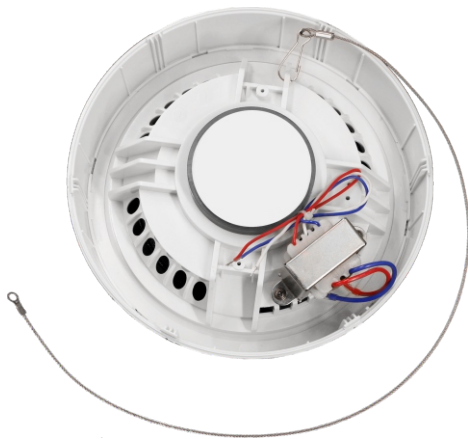

LS5311

6.5" Surface Mount Frameless Ceiling Speaker

With safety wire for installation

- Surface mount design ceiling speaker
- Detachable speaker dome for easy installation
- Aluminum grille, anti-rust for long term use

Installation of Surface Mount Type

RMS Power	70V	100V	Driver Units	Max SPL	Sensitivity	Freq. Response	Material	Installation	Dimension	Net Weight
6W	3W-6W	6W	6.5"x1	100±2dB	92±2dB	140Hz-16KHz	Aluminum, ABS	Surface Mount	Φ203.5x94mm	1kg