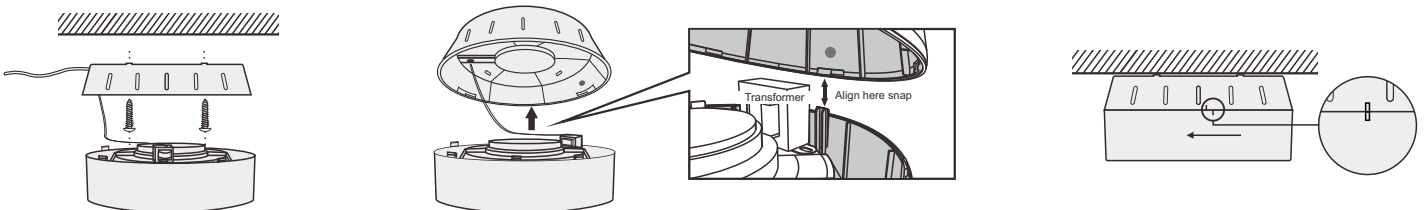

LS5311

6.5" Surface Mount Frameless Ceiling Speaker

With safety wire for installation

- Surface mount design ceiling speaker
- Detachable speaker dome for easy installation
- Aluminum grille, anti-rust for long term use

Installation of Surface Mount Type

RMS Power	70V	100V	Driver Units	Max SPL	Sensitivity	Freq. Response	Material	Installation	Dimension	Net Weight
6W	3W-6W	6W	6.5"x1	100±2dB	92±2dB	140Hz-16KHz	Aluminum, ABS	Surface Mount	Φ203.5x94mm	1kg