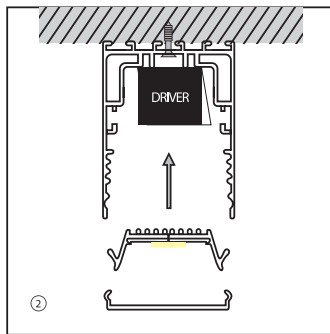

**LVP-5010-B**

**50X10X3000 mm**

**LVP-5020-M**

**50X20X3000 mm**

**LVP-5035-B**

**50X35X3000 mm**

**LVP-5035-B**

**50X35X3000 mm**

**LVP-5575-M**

**75×55×3000 mm**

**LVP-5532-B**

**32×70×3000 mm**

**LVP-7635-M**

**35×91.4×3000 mm**

■ Installation Method

Surface Mounted Diagram

1 Installing profiles to ceiling

2 Installation of driver, light source pc cover and end cap

3 Complete Fixed

Pendant Installation Diagram

1 Cord Installed To Profile

2 Nail Into The Ceiling

3 Complete Fixed

Recessed Installation Diagram

Clip Installed To Profile

Push Into The Slot

Complete Fixed

Recessed Installation Diagram

Clip Installed To Profile

Insert directly into the slot

Complete Fixed