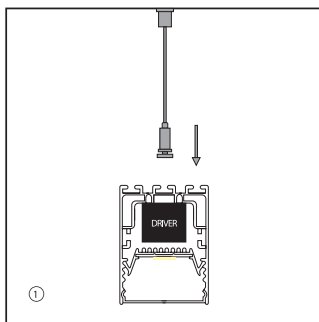

**LVP-5010-B**

**50X10X3000 mm**

**LVP-5020-M**

**50X20X3000 mm**

**LVP-5035-B**

**50X35X3000 mm**

**LVP-5035-B**

**50X35X3000 mm**

**LVP-5575-M**

**75×55×3000 mm**

**LVP-5532-B**

**32×70×3000 mm**

**LVP-7635-M**

**35×91.4×3000 mm**

■ Installation Method

Surface Mounted Diagram

1 Installing profiles to ceiling

2 Installation of driver, light source pc cover and end cap

3 Complete Fixed

Pendant Installation Diagram

1 Cord Installed To Profile

2 Nail Into The Ceiling

3 Complete Fixed

Recessed Installation Diagram

Clip Installed To Profile

Push Into The Slot

Complete Fixed

Recessed Installation Diagram

Clip Installed To Profile

Insert directly into the slot

Complete Fixed