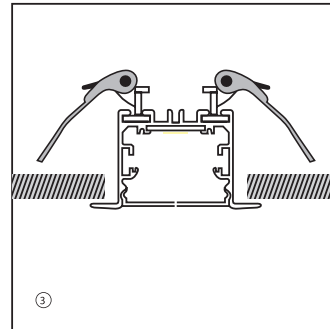

**LVP-5010-B**

**50X10X3000 mm**

**LVP-5020-M**

**50X20X3000 mm**

**LVP-5035-B**

**50X35X3000 mm**

**LVP-5035-B**

**50X35X3000 mm**

**LVP-5575-M**

**75×55×3000 mm**

**LVP-5532-B**

**32×70×3000 mm**

**LVP-7635-M**

**35×91.4×3000 mm**

■ Installation Method

Surface Mounted Diagram

1 Installing profiles to ceiling

2 Installation of driver, light source pc cover and end cap

3 Complete Fixed

Pendant Installation Diagram

1 Cord Installed To Profile

2 Nail Into The Ceiling

3 Complete Fixed

Recessed Installation Diagram

Clip Installed To Profile

Push Into The Slot

Complete Fixed

Recessed Installation Diagram

Clip Installed To Profile

Insert directly into the slot

Complete Fixed