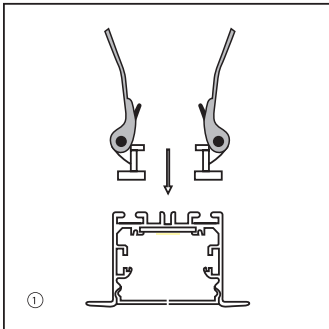

**LVP-5010-B**

**50X10X3000 mm**

**LVP-5020-M**

**50X20X3000 mm**

**LVP-5035-B**

**50X35X3000 mm**

**LVP-5035-B**

**50X35X3000 mm**

**LVP-5575-M**

**75×55×3000 mm**

**LVP-5532-B**

**32×70×3000 mm**

**LVP-7635-M**

**35×91.4×3000 mm**

■ Installation Method

Surface Mounted Diagram

1 Installing profiles to ceiling

2 Installation of driver, light source pc cover and end cap

3 Complete Fixed

Pendant Installation Diagram

1 Cord Installed To Profile

2 Nail Into The Ceiling

3 Complete Fixed

Recessed Installation Diagram

Clip Installed To Profile

Push Into The Slot

Complete Fixed

Recessed Installation Diagram

Clip Installed To Profile

Insert directly into the slot

Complete Fixed