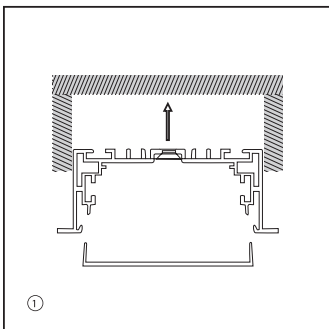

**LVP-5010-B**

**50X10X3000 mm**

**LVP-5020-M**

**50X20X3000 mm**

**LVP-5035-B**

**50X35X3000 mm**

**LVP-5035-B**

**50X35X3000 mm**

**LVP-5575-M**

**75×55×3000 mm**

**LVP-5532-B**

**32×70×3000 mm**

**LVP-7635-M**

**35×91.4×3000 mm**

■ Installation Method

Surface Mounted Diagram

1 Installing profiles to ceiling

2 Installation of driver, light source pc cover and end cap

3 Complete Fixed

Pendant Installation Diagram

1 Cord Installed To Profile

2 Nail Into The Ceiling

3 Complete Fixed

Recessed Installation Diagram

Clip Installed To Profile

Push Into The Slot

Complete Fixed

Recessed Installation Diagram

Clip Installed To Profile

Insert directly into the slot

Complete Fixed