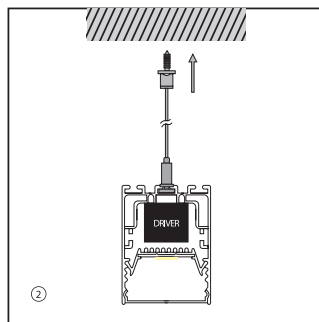

**LVP-5575-M**

**75×55×3000 mm**

**LVP-5532-B**

**32×70×3000 mm**

**LVP-7635-M**

**35×91.4×3000 mm**

■ Installation Method

Surface Mounted Diagram

1 Installing profiles to ceiling

2 Installation of driver, light source pc cover and end cap

3 Complete Fixed

Pendant Installation Diagram

1 Cord Installed To Profile

2 Nail Into The Ceiling

3 Complete Fixed

Recessed Installation Diagram

Clip Installed To Profile

Push Into The Slot

Complete Fixed

Recessed Installation Diagram

Clip Installed To Profile

Insert directly into the slot

Complete Fixed