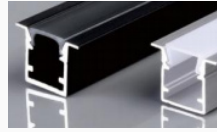

## ALUMINUM PROFILE

LEVANT is focusing on providing flexible customized products and services for global customers and to create a higher quality lighting environment for end users!

Whether you are a distributor of Aluminum Profiles or an Aluminum Profiles lighting maker for an end user, LEVANT can be your reliable and full-support partner

**LVP-1010-M**

**10X10X3000 mm**

**LVP-1010-B**

**10X10X3000 mm**

**LVP-1013-M**

**13X10X3000 mm**

**LVP-1013-B**

**13X13.5X3000 mm**