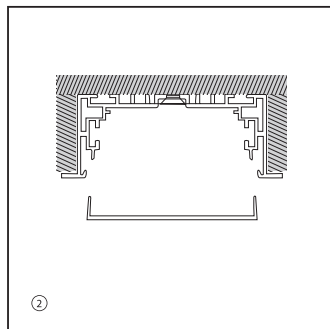

**LVP-5010-B**

**50X10X3000 mm**

**LVP-5020-M**

**50X20X3000 mm**

**LVP-5035-B**

**50X35X3000 mm**

**LVP-5035-B**

**50X35X3000 mm**

**LVP-5575-M**

**75×55×3000 mm**

**LVP-5532-B**

**32×70×3000 mm**

**LVP-7635-M**

**35×91.4×3000 mm**

■ Installation Method

Surface Mounted Diagram

1 Installing profiles to ceiling

2 Installation of driver, light source pc cover and end cap

3 Complete Fixed

Pendant Installation Diagram

1 Cord Installed To Profile

2 Nail Into The Ceiling

3 Complete Fixed

Recessed Installation Diagram

Clip Installed To Profile

Push Into The Slot

Complete Fixed

Recessed Installation Diagram

Clip Installed To Profile

Insert directly into the slot

Complete Fixed