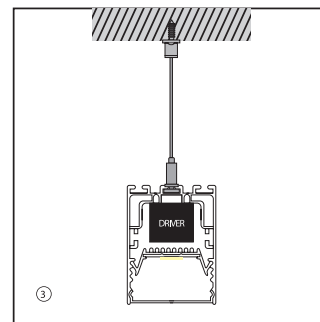

**LVP-5010-B**

**50X10X3000 mm**

**LVP-5020-M**

**50X20X3000 mm**

**LVP-5035-B**

**50X35X3000 mm**

**LVP-5035-B**

**50X35X3000 mm**

**LVP-5575-M**

**75×55×3000 mm**

**LVP-5532-B**

**32×70×3000 mm**

**LVP-7635-M**

**35×91.4×3000 mm**

■ Installation Method

Surface Mounted Diagram

1 Installing profiles to ceiling

2 Installation of driver, light source pc cover and end cap

3 Complete Fixed

Pendant Installation Diagram

1 Cord Installed To Profile

2 Nail Into The Ceiling

3 Complete Fixed

Recessed Installation Diagram

Clip Installed To Profile

Push Into The Slot

Complete Fixed

Recessed Installation Diagram

Clip Installed To Profile

Insert directly into the slot

Complete Fixed