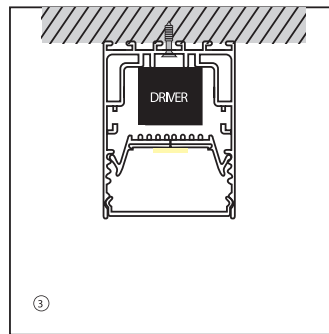

**LVP-5010-B**

**50X10X3000 mm**

**LVP-5020-M**

**50X20X3000 mm**

**LVP-5035-B**

**50X35X3000 mm**

**LVP-5035-B**

**50X35X3000 mm**

**LVP-5575-M**

**75×55×3000 mm**

**LVP-5532-B**

**32×70×3000 mm**

**LVP-7635-M**

**35×91.4×3000 mm**

■ Installation Method

Surface Mounted Diagram

1 Installing profiles to ceiling

2 Installation of driver, light source pc cover and end cap

3 Complete Fixed

Pendant Installation Diagram

1 Cord Installed To Profile

2 Nail Into The Ceiling

3 Complete Fixed

Recessed Installation Diagram

Clip Installed To Profile

Push Into The Slot

Complete Fixed

Recessed Installation Diagram

Clip Installed To Profile

Insert directly into the slot

Complete Fixed