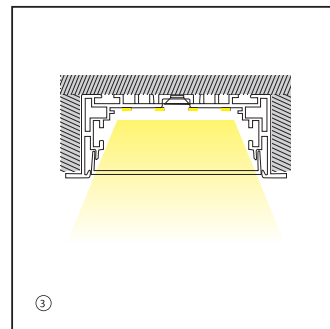

**LVP-5010-B**

**50X10X3000 mm**

**LVP-5020-M**

**50X20X3000 mm**

**LVP-5035-B**

**50X35X3000 mm**

**LVP-5035-B**

**50X35X3000 mm**

1 Installing profiles to ceiling

2 Installation of driver, light source pc cover and end cap

3 Complete Fixed

Pendant Installation Diagram

1 Cord Installed To Profile

2 Nail Into The Ceiling

3 Complete Fixed

Recessed Installation Diagram

Clip Installed To Profile

Push Into The Slot

Complete Fixed

Recessed Installation Diagram

Clip Installed To Profile

Insert directly into the slot

Complete Fixed