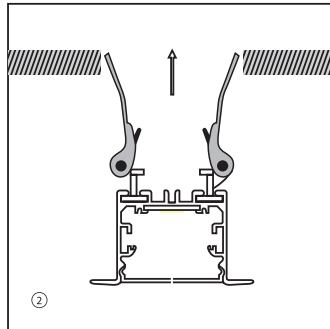

**LVP-5010-B**

**50X10X3000 mm**

**LVP-5020-M**

**50X20X3000 mm**

**LVP-5035-B**

**50X35X3000 mm**

**LVP-5035-B**

**50X35X3000 mm**

**LVP-5575-M**

**75×55×3000 mm**

**LVP-5532-B**

**32×70×3000 mm**

**LVP-7635-M**

**35×91.4×3000 mm**

■ Installation Method

Surface Mounted Diagram

1 Installing profiles to ceiling

2 Installation of driver, light source pc cover and end cap

3 Complete Fixed

Pendant Installation Diagram

1 Cord Installed To Profile

2 Nail Into The Ceiling

3 Complete Fixed

Recessed Installation Diagram

Clip Installed To Profile

Push Into The Slot

Complete Fixed

Recessed Installation Diagram

Clip Installed To Profile

Insert directly into the slot

Complete Fixed