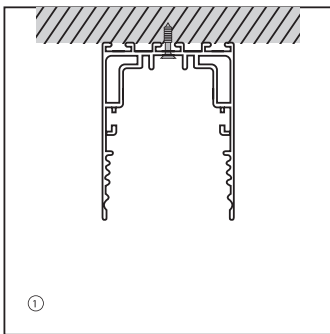

**LVP-5010-B**

**50X10X3000 mm**

**LVP-5020-M**

**50X20X3000 mm**

**LVP-5035-B**

**50X35X3000 mm**

**LVP-5035-B**

**50X35X3000 mm**

**LVP-5575-M**

**75×55×3000 mm**

**LVP-5532-B**

**32×70×3000 mm**

**LVP-7635-M**

**35×91.4×3000 mm**

■ Installation Method

Surface Mounted Diagram

1 Installing profiles to ceiling

2 Installation of driver, light source pc cover and end cap

3 Complete Fixed

Pendant Installation Diagram

1 Cord Installed To Profile

2 Nail Into The Ceiling

3 Complete Fixed

Recessed Installation Diagram

Clip Installed To Profile

Push Into The Slot

Complete Fixed

Recessed Installation Diagram

Clip Installed To Profile

Insert directly into the slot

Complete Fixed