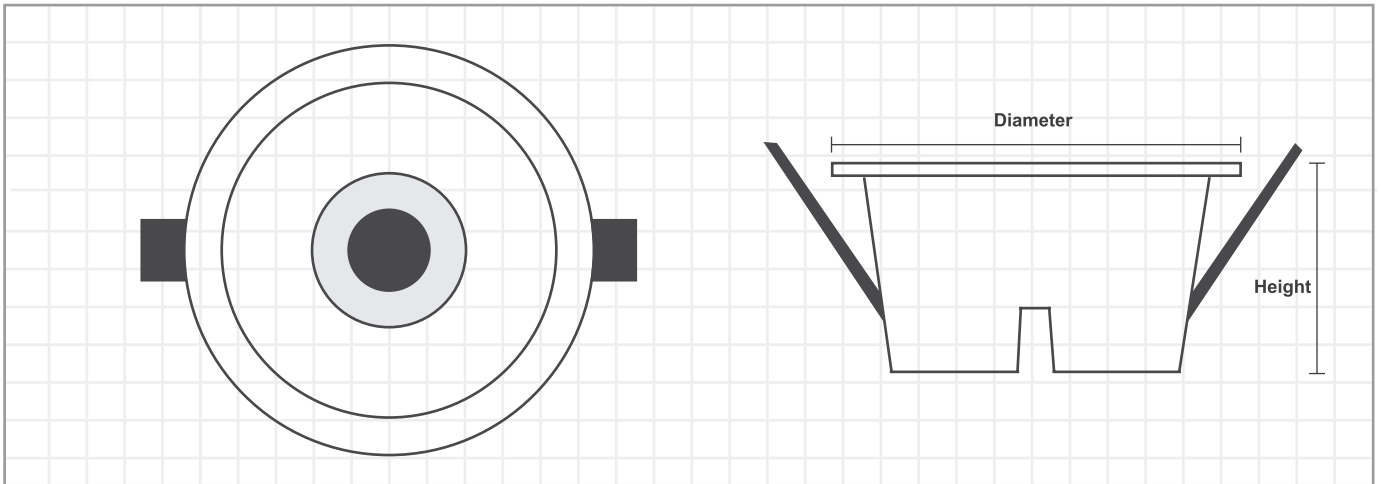

■ Technical Drawing