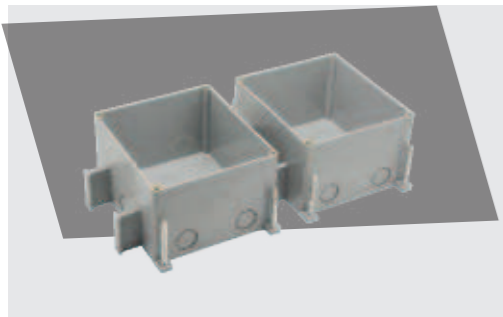

Two opening mechanisms:

You can choose from a slide push button or hex key opening mechanism.

Gangable installation for concrete floors:

Allows you to create a multiple gang floor box to accommodate several connection points for concrete floor applications.