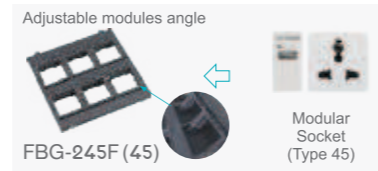

*Material: ABS+PC (Cover Lid) / Galvanized Steel (Base Box including lid support plate)

Features

Application: Concrete Floor

Approval: TUV mark

IK10

*Straight angled power plugs are not compatible with this module frame.