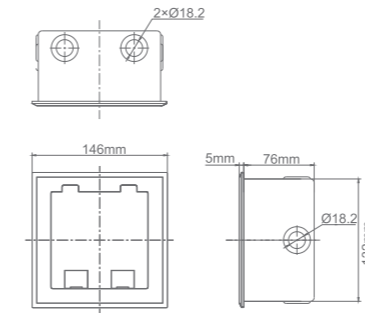

Features

Approval: TUV, CE

Application: Concrete Floor