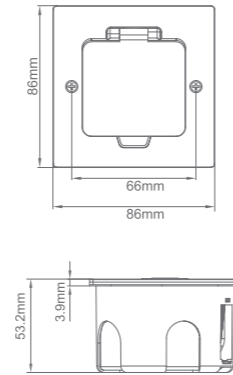

Features

IP44 IK09
Applications: Access Floors, Walls or Furniture
Compatible with Type 45 series module