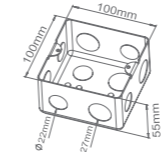

POP-UP POWER OUTLETS

Optional base boxes

◀ FBG-100