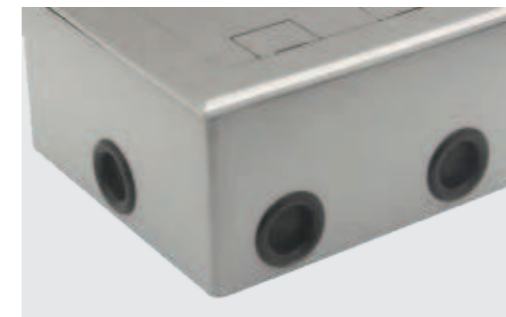

Easy cable orientation:

The lid features cord outlet flap which allows easily cables to exit when connected.

Low profile beveled flange:

Cover top features low profile beveled flange to prevent tripping hazards.