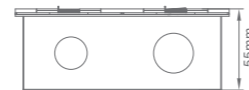

Model	Material	Dimension(mm)
B11	Galvanized Steel	75x77x50
B22	Galvanized Steel	135x77x50

Features

Approval: TUV, CE

Application: Concrete Floor or Wall

Features

Approval: TUV mark, CE-LVD

Application: Concrete Floor or Wall