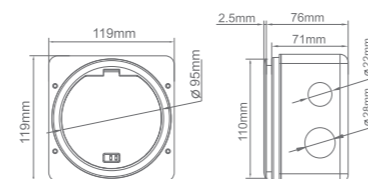

WATERPROOF SERIES

LV-FBG-455 :

With 3 modules capacity (Type 45 series).

IP65

IK10

Model	Color	Material	Application	Cutout(mm)
FBG-455ZNA	Silver(Nickel plated)	Zinc Alloy	Access Floor	∅ 100
FBG-455ZBA	Old Brass(Old brass coated)	Zinc Alloy	Access Floor	∅ 100
FBG-455ZCA	Red Copper(Copper plated)	Zinc Alloy	Access Floor	∅ 100
FBG-455ZGA	Gold	Zinc Alloy	Access Floor	∅ 100
FBG-455ZNC	Silver(Nickel plated)	Zinc Alloy	Concrete Floor	∅ 100
FBG-455ZBC	Old Brass(Old brass coated)	Zinc Alloy	Concrete Floor	∅ 100
FBG-455ZCC	Red Copper(Copper plated)	Zinc Alloy	Concrete Floor	∅ 100
FBG-455ZGC	Gold	Zinc Alloy	Concrete Floor	∅ 100

FBG-455ZNA, ZBA, ZCA, ZGA

FBG-455ZNC, ZBC, ZCC, ZGC

FBG-456BK

WATERPROOF SERIES

Optional base boxes

Model	Material	Application
FBG-456BK	Zinc Alloy	Fixing part for access floor
FBG-456R1	ABS	Extension ring (increase extra height)
FBG-456B135	ABS	Concrete Floor
FBG-456B135 (Two Gangs)	ABS	Concrete Floor
FBG-456B150	Galvanized Steel	Concrete Floor
FBG-456B120	Galvanized Steel	Concrete Floor