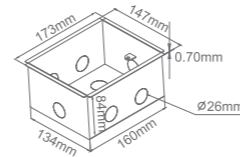

FBG-369GC-QG