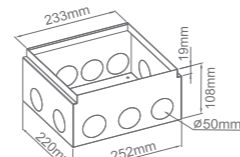

INTEGRATED SERIES

Optional base boxes

FBG-345GC

Model	Material	Application	Dimension (mm)
FBG-369GC	Galvanized Steel	Concrete Floor	180×140×108
FBG-369GC-QG	Stainless Steel	Concrete Floor	160×134×84
FBG-345GC	Galvanized Steel	Concrete Floor	252×220×108
FBG-345/GC-QG	Stainless Steel	Concrete Floor	229×212×84
FBG-320C/GC	Galvanized Steel	Concrete Floor	358×225×98
FBG-320PGC	Galvanized Steel	Concrete Floor	358×225×98
FBG-320GC-QG	Stainless Steel	Concrete Floor	315×225×98
FBG-369S	Stainless Steel + ABS	Fill in the top lid recessed area	140×80×8
FBG-345S	Stainless Steel + ABS	Fill in the top lid recessed area	210×150×8
FBG-320S	Stainless Steel + ABS	Fill in the top lid recessed area	140×80×8