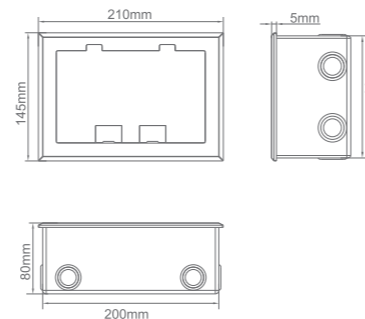

OPEN TYPE SERIES

LV-FBG-720:

Model	Color	Material	Module Capacity	Cutout(mm)
FBG-720S	Silver	Stainless Steel	3	114x114
FBG-720B	Gold	Brass Alloy	3	114x114

Features

Approval: TUV, CE

Application: Concrete Floor

Features

Application: Concrete Floor

LV-FBG-725CS:

Model	Color	Material	Module Capacity	Cutout(mm)
FBG-725CS	Silver	Stainless Steel	4	132x132

LV-FBG-745:

Model	Color	Material	Module Capacity*	Cutout(mm)
FBG-745S	Silver	Stainless Steel	6	139x203
FBG-745B	Gold	Brass Alloy	6	139x203

*Also available with 8 modules capacity frame upon request. Please consult our sales representative for more details.

Features

Application: Concrete Floor

Features

Approval: TUV, CE

Application: Concrete Floor

OPEN TYPE SERIES

LV-FBG-746:

Model	Color	Material	Module Capacity	Cutout(mm)
FBG-746S	Silver	Stainless Steel	6	135x135
FBG-746B	Gold	Brass Alloy	6	135x135

Features

Application: Concrete Floor

LV-FBG-780:

Model	Color	Material	Module Capacity	Cutout(mm)
FBG-780S	Silver	Stainless Steel	10	173x173
FBG-780B	Gold	Brass Alloy	10	173x173