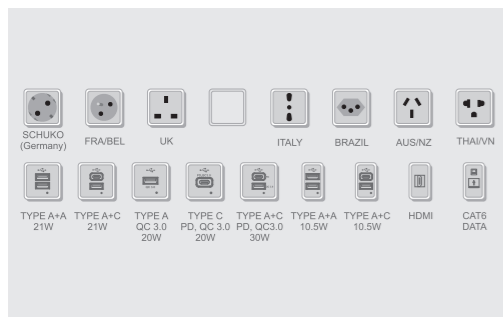

Two opening mechanisms:

You can choose from a slide push button or hex key opening mechanism.

Gangable installation for concrete floors:

Allows you to create a multiple gang floor box to accommodate several connection points for concrete floor applications.