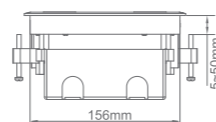

INTEGRATED SERIES LV-FBG-269P :

Model	Color	Material*	Module capacity	Cutout(mm)
FBG-269P	Dark Blue	ABS+PC	8	159x131

*Material: Galvanized steel support on the backside of lid frame.

Features

Application: Access Floor

Approval: TUV, CE

IK10

Features

Application: Access Floor

Approval: TUV, CE

IK10

Adjustable modules angle

US Plate or 120 Plate

FBG-245/120

INTEGRATED SERIES LV-FBG-245P :

Model	Color	Material*	Module Capacity	Compartment	Cutout(mm)
FBG-245P	Dark Blue	ABS+PC	12	-	233x213
FBG-245PS	Dark Blue	ABS+PC	12	-	233x213
FBG-245P/86A	Dark Blue	ABS+PC	-	4	233x213
FBG-245P/86B	Dark Blue	ABS+PC	-	2	233x213
FBG-245P/120	Dark Blue	ABS+PC	-	2	233x213

*Material: Galvanized steel support on the backside of lid frame.