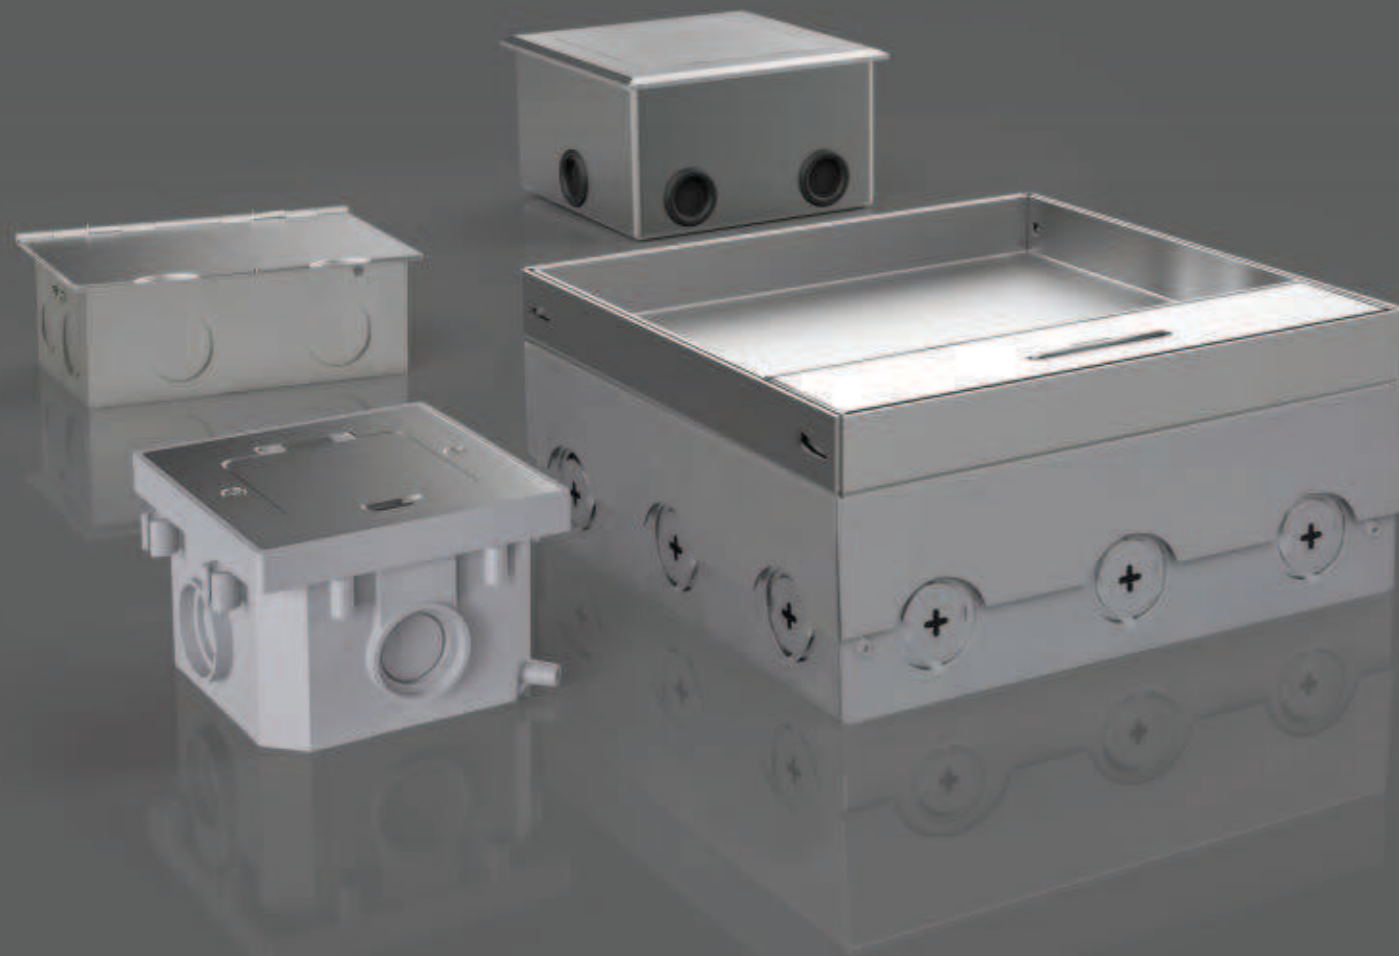

OPEN TYPE FLOOR BOXES

Our extensive range of floor boxes is a versatile and function solution which provides ready access to power, data and multimedia outlets recessed in concrete floors.

Designed for use in workstation, conference rooms, or in any commercial settings, our floor boxes come in a range of models and sizes to accommodate various Type 45 series modules to meet all your essential needs.

Features durable and robust construction to ensure longer product lifespan.