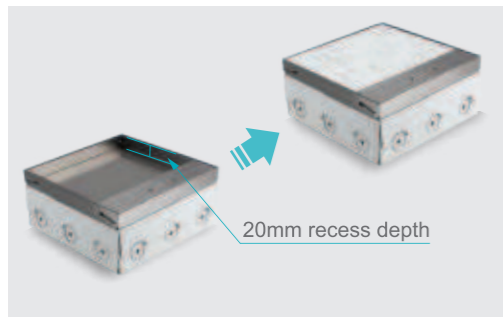

Accepts various floor coverings:

Aesthetic cover features a recess to accept floor covering to match the surrounding floor providing a smooth, seamless look.