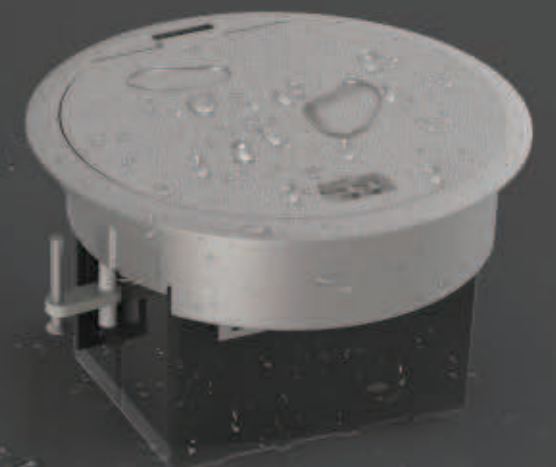

WATERPROOF FLOOR OUTLET BOXES

Our waterproof range of series floor outlet boxes are specially designed for floor applications which require plug-in power & data connections and high level of protection against water.

When in closed position, our sturdy floor outlet boxes are IP66 and IP65 rated, which ensures advanced protection from total dust ingress & high-pressure water jets from any direction.

Features a durable and non-corrosive structure to guarantee longer product lifespan, while the cover locking system provides the extent to endure from any pressure to protect the cable when connected.

With ease of access and a range of modules customization options, makes these floor outlet boxes ideal for indoor and outdoor use where longevity is essential.

LV-FBG-452/453

LV-FBG-454

LV-FBG-455