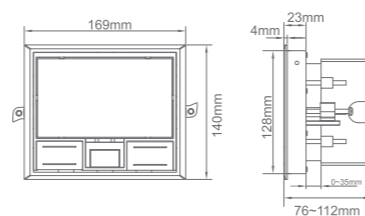

INTEGRATED SERIES LV-FBG-269P :

Model	Color	Material*	Module capacity	Cutout(mm)
FBG-269P	Dark Blue	ABS+PC	8	159x131

*Material: Galvanized steel support on the backside of lid frame.

Features

Application: Access Floor

Approval: TUV, CE

IK10

Features

Application: Access Floor

Approval: TUV, CE

IK10

Adjustable modules angle

US Plate or 120 Plate

FBG-245/120

INTEGRATED SERIES LV-FBG-245P :

Model	Color	Material*	Module Capacity	Compartment	Cutout(mm)
FBG-245P	Dark Blue	ABS+PC	12	-	233x213
FBG-245PS	Dark Blue	ABS+PC	12	-	233x213
FBG-245P/86A	Dark Blue	ABS+PC	-	4	233x213
FBG-245P/86B	Dark Blue	ABS+PC	-	2	233x213
FBG-245P/120	Dark Blue	ABS+PC	-	2	233x213

*Material: Galvanized steel support on the backside of lid frame.