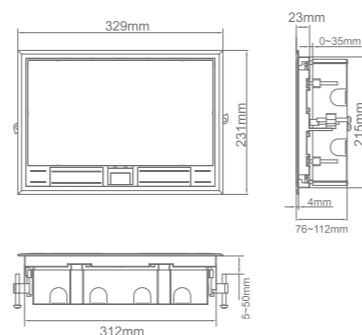

Features

Application: Access Floor

Approval: TUV, CE

IK10