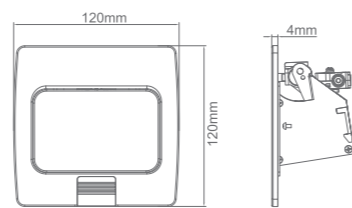

LV-FBG-4:

▲
FBG-4B
FBG-4B+D

▲
FBG-4S
FBG-4S+D

Features

IP42 IK10

Module Capacity: 3 Modules

Approval: TUV, CE, REACH, RoHS

Equipped with simple **Press and Slide tab** which allows access to power and data outlets to emerge above the work surface when required for easy access.