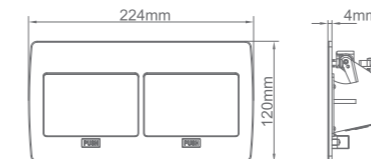

Features

IP44 IK10

Module capacity: 6 modules

Approval: TUV, CE, REACH, RoHS

Equipped with simple **Press button** which allows access to power and data outlets to emerge above the work surface when required for easy access.

Patent No: CN204243323U