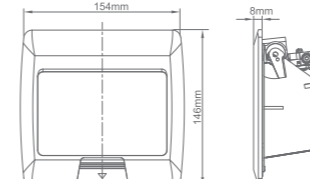

Features

IP42

Module Capacity: 4 Modules

Approval: TUV, CE, REACH, RoHS

Equipped with simple **Press and Slide tab** which allows access to power and data outlets to emerge above the work surface when required for easy access.