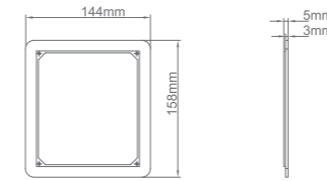

WATERPROOF SERIES

LV-FBG-455 :

With 3 modules capacity (Type 45 series).

IP65

IK10

Model	Color	Material	Application	Cutout(mm)
FBG-455ZNA	Silver(Nickel plated)	Zinc Alloy	Access Floor	∅ 100
FBG-455ZBA	Old Brass(Old brass coated)	Zinc Alloy	Access Floor	∅ 100
FBG-455ZCA	Red Copper(Copper plated)	Zinc Alloy	Access Floor	∅ 100
FBG-455ZGA	Gold	Zinc Alloy	Access Floor	∅ 100
FBG-455ZNC	Silver(Nickel plated)	Zinc Alloy	Concrete Floor	∅ 100
FBG-455ZBC	Old Brass(Old brass coated)	Zinc Alloy	Concrete Floor	∅ 100
FBG-455ZCC	Red Copper(Copper plated)	Zinc Alloy	Concrete Floor	∅ 100
FBG-455ZGC	Gold	Zinc Alloy	Concrete Floor	∅ 100

FBG-455ZNA, ZBA, ZCA, ZGA

FBG-455ZNC, ZBC, ZCC, ZGC

FBG-456BK

WATERPROOF SERIES

Optional base boxes

Model	Material	Application
FBG-456BK	Zinc Alloy	Fixing part for access floor
FBG-456R1	ABS	Extension ring (increase extra height)
FBG-456B135	ABS	Concrete Floor
FBG-456B135 (Two Gangs)	ABS	Concrete Floor
FBG-456B150	Galvanized Steel	Concrete Floor
FBG-456B120	Galvanized Steel	Concrete Floor