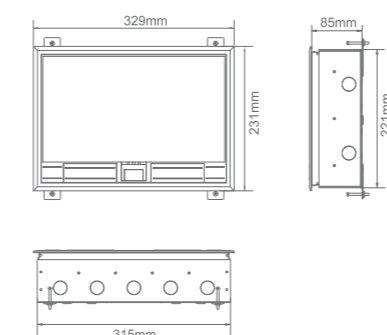

Features

Application: Concrete Floor

Approval: TUV mark

IK10