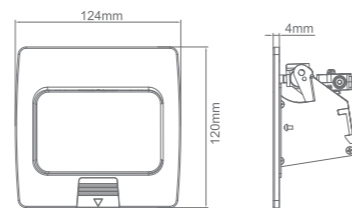

Model	Color	Material	Mechanism	Cutout(mm)
FBG-3B	Gold	Brass	Fast pop up	103x103
FBG-3B+D	Gold	Brass	Soft pop up	103x103
FBG-3S	Silver	Stainless Steel	Fast pop up	103x103
FBG-3S+D	Silver	Stainless Steel	Soft pop up	103x103