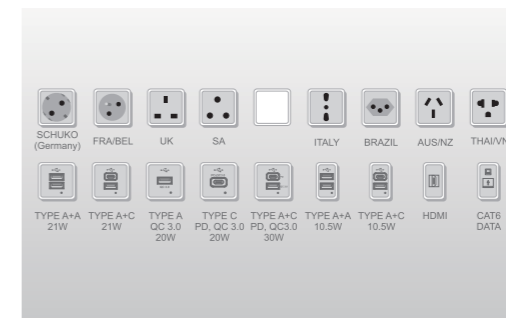

Choose more:

Extensive range of modules option.

*The modules shown do not represent all, please consult our sales representative for more modules information.