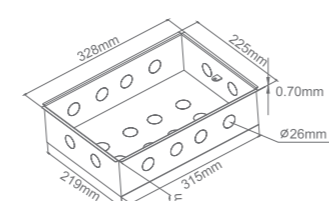

FBG-320S
8mm polished Stainless steel surface ABS plate for decorating the top lid (on request).
Suitable models: FBG-320

FBG-369GC

FBG-369GC-QG

FBG-345GC

FBG-345QC-GC

FBG-320GC

FBG-320PGC

FBG-320GC-QG