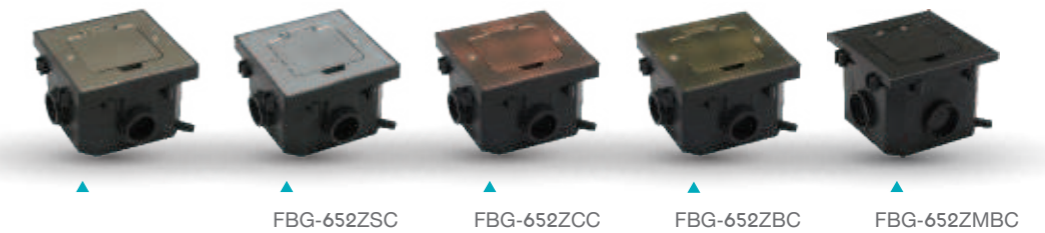

Model	Color	Material	Module Capacity	Cutout(mm)
FBG-652ZNC	Brushed Nickel	Zinc alloy	2	91X91
FBG-652ZSC	Metallic Silver	Zinc alloy	2	91X91
FBG-652ZCC	Red Copper	Zinc alloy	2	91X91
FBG-652ZBC	Old Brass	Zinc alloy	2	91X91
FBG-652ZMBC	Matte Black	Zinc alloy	2	91X91

Features

IP44 IK09
Application: Concrete Floors
Compatible with Type 45 series module