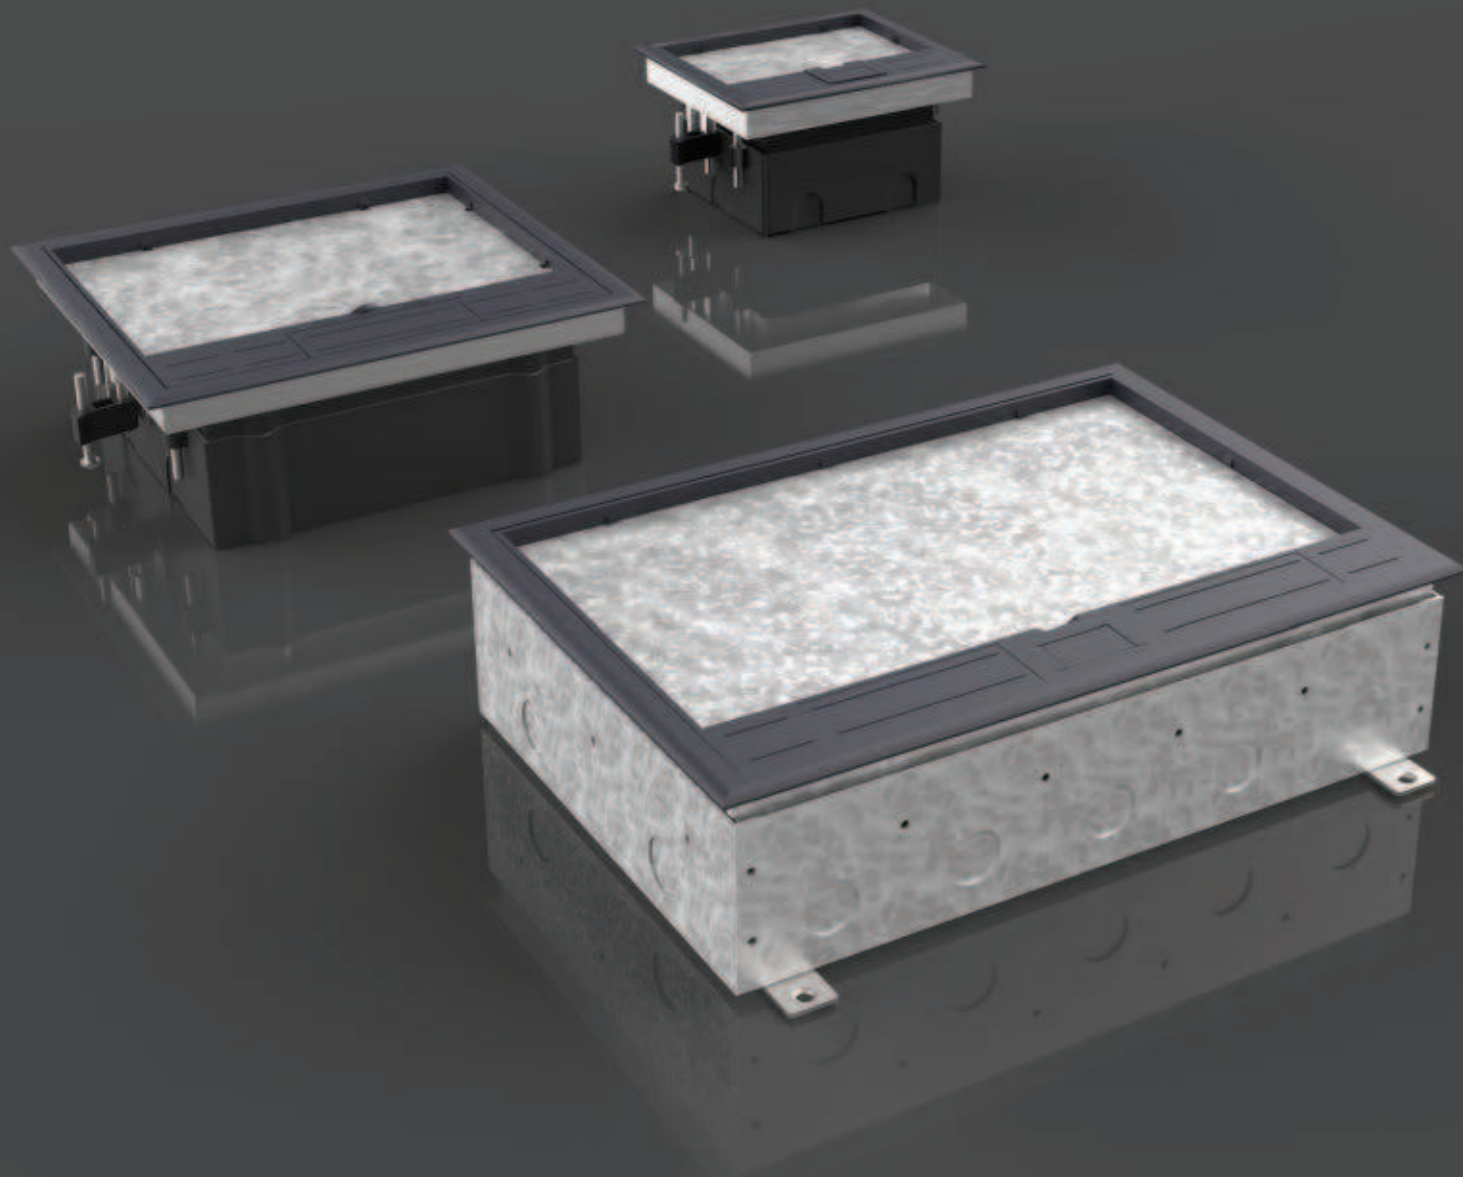

INTEGRATED FLOOR OUTLET BOXES

Our complete range of floor outlet boxes offer a convenient and flexible solution for managing power, data and multimedia requirements in modern office environment, as well as many other applications including computer rooms, shopping malls, conference centers, schools and commercial office buildings.

Designed for both raised access and concrete floor applications, our floor boxes come in range of sizes to accommodate different mounting plates and wiring accessories.

Equipped with a recessed flip handle for easy accessibility and a retaining guard to protect cables while they are connected.

The sturdy cover features a recessed space to accept floor covering to match the surrounding floor providing a smooth, seamless look.