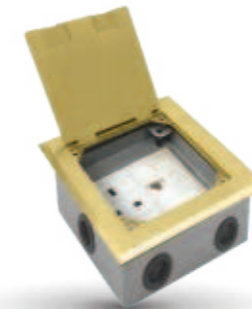

Features

Application: Concrete Floor

Features

Approval: TUV, CE

Application: Concrete Floor

OPEN TYPE SERIES

LV-FBG-746:

FBG-746S