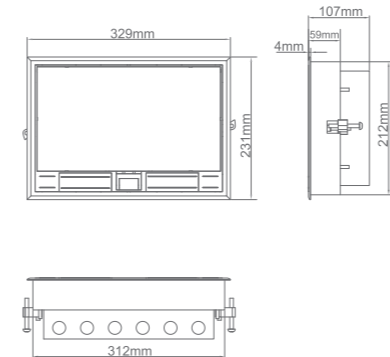

Features

Application: Access Floor

Approval: TUV, CE

IK10