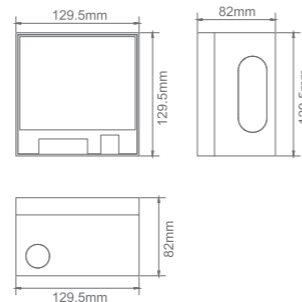

OPEN TYPE SERIES

LV-FBG-720:

Model	Color	Material	Module Capacity	Cutout(mm)
FBG-720S	Silver	Stainless Steel	3	114x114
FBG-720B	Gold	Brass Alloy	3	114x114

Features

Approval: TUV, CE

Application: Concrete Floor

Features

Application: Concrete Floor

LV-FBG-725CS:

Model	Color	Material	Module Capacity	Cutout(mm)
FBG-725CS	Silver	Stainless Steel	4	132x132

LV-FBG-745:

Model	Color	Material	Module Capacity*	Cutout(mm)
FBG-745S	Silver	Stainless Steel	6	139x203
FBG-745B	Gold	Brass Alloy	6	139x203

*Also available with 8 modules capacity frame upon request. Please consult our sales representative for more details.

Features

Application: Concrete Floor

Features

Approval: TUV, CE

Application: Concrete Floor

OPEN TYPE SERIES

LV-FBG-746:

Model	Color	Material	Module Capacity	Cutout(mm)
FBG-746S	Silver	Stainless Steel	6	135x135
FBG-746B	Gold	Brass Alloy	6	135x135

Features

Application: Concrete Floor

LV-FBG-780:

Model	Color	Material	Module Capacity	Cutout(mm)
FBG-780S	Silver	Stainless Steel	10	173x173
FBG-780B	Gold	Brass Alloy	10	173x173