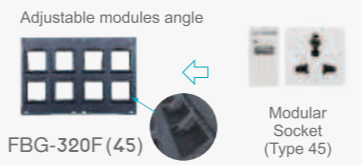

*Material: Galvanized steel support on the backside of lid frame.

Features

Application: Access Floor

Approval: TUV, CE

IK10

Features

Application: Concrete Floor

Approval: TUV mark