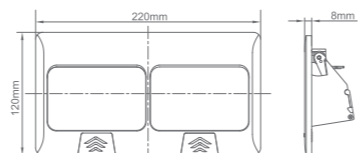

Features

IP42

Module Capacity: 6 Modules

Approval: TUV, CE, REACH, RoHS

Equipped with simple **Press and Slide tab** which allows access to power and data outlets to emerge above the work surface when required for easy access.