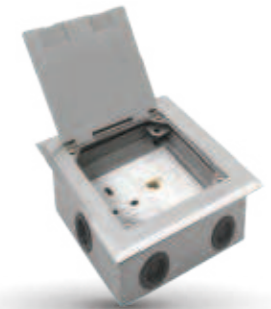

FBG-746B

Model	Color	Material	Module Capacity	Cutout(mm)
FBG-746S	Silver	Stainless Steel	6	135x135
FBG-746B	Gold	Brass Alloy	6	135x135