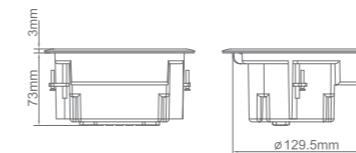

WATERPROOF SERIES

LV-FBG-454 :

With 4 modules capacity (Type 45 series) + 2 data jack outlet.

FBG-454ZNA, ZBA, ZCA, ZGA

FBG-454ZNC, ZBC, ZCC, ZGC

Various type 45 modules options:

Model	Color	Material	Application	Cutout(mm)
FBG-454ZNA	Silver(Nickel plated)	Zinc Alloy	Access Floor	ø 130
FBG-454ZBA	Old Brass(Old brass coated)	Zinc Alloy	Access Floor	ø 130
FBG-454ZCA	Red Copper(Copper plated)	Zinc Alloy	Access Floor	ø 130
FBG-454ZGA	Gold	Zinc Alloy	Access Floor	ø 130
FBG-454ZNC	Silver(Nickel plated)	Zinc Alloy	Concrete Floor	ø 130
FBG-454ZBC	Old Brass(Old brass coated)	Zinc Alloy	Concrete Floor	ø 130
FBG-454ZCC	Red Copper(Copper plated)	Zinc Alloy	Concrete Floor	ø 130
FBG-454ZGC	Gold	Zinc Alloy	Concrete Floor	ø 130