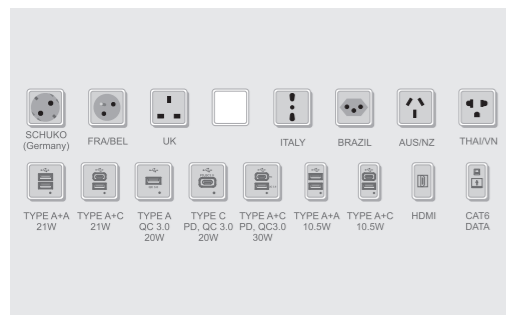

WATERPROOF SERIES

Features

Maximum resistance:

When connected, the lid securing system can endure the weight of pedestrians while shielding the exiting cables from any pressure and stress.

IP65 weatherproof protection:

When in closed position, IP65 seal provides almost complete protection from particles and a good level of protection against water.

Secured opening mechanism:

Equipped with "slide open" mechanism to avoid accidental opening by feet.

Different types of finishes:

Equipped with scratch resistant zinc alloy panel, these floor outlet boxes are available in four different finishes: Silver, Old Brass, Red Copper and Gold, which will fit in with your design seamlessly.

Choose more:

Extensive range of modules option.

*The modules shown do not represent all, please consult our sales representative for more modules. information.

Suitable for installation within:

... ..

IK10

WATERPROOF SERIES

LV-FBG-454 :

With 4 modules capacity (Type 45 series) + 2 data jack outlet.

FBG-454ZNA, ZBA, ZCA, ZGA

FBG-454ZNC, ZBC, ZCC, ZGC

Various type 45 modules options:

Model	Color	Material	Application	Cutout(mm)
FBG-454ZNA	Silver(Nickel plated)	Zinc Alloy	Access Floor	ø 130
FBG-454ZBA	Old Brass(Old brass coated)	Zinc Alloy	Access Floor	ø 130
FBG-454ZCA	Red Copper(Copper plated)	Zinc Alloy	Access Floor	ø 130
FBG-454ZGA	Gold	Zinc Alloy	Access Floor	ø 130
FBG-454ZNC	Silver(Nickel plated)	Zinc Alloy	Concrete Floor	ø 130
FBG-454ZBC	Old Brass(Old brass coated)	Zinc Alloy	Concrete Floor	ø 130
FBG-454ZCC	Red Copper(Copper plated)	Zinc Alloy	Concrete Floor	ø 130
FBG-454ZGC	Gold	Zinc Alloy	Concrete Floor	ø 130