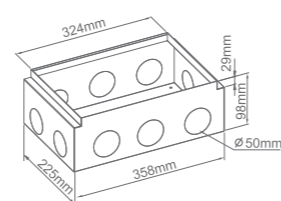

FBG-320S
8mm polished Stainless steel surface ABS plate for decorating the top lid (on request).
Suitable models: FBG-320

FBG-369GC

FBG-369GC-QG

FBG-345GC

FBG-345QC-GC

FBG-320GC

FBG-320PGC

FBG-320GC-QG