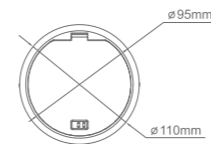

FBG-455ZNA, ZBA, ZCA, ZGA

FBG-455ZNC, ZBC, ZCC, ZGC