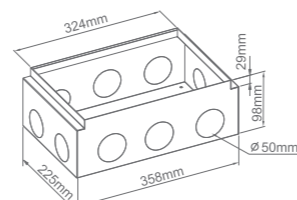

FBG-320S
8mm polished Stainless steel surface ABS plate for decorating the top lid (on request).
Suitable models: FBG-320

FBG-369GC

FBG-369GC-QG

FBG-345GC

FBG-345QC-GC

FBG-320GC

FBG-320PGC

FBG-320GC-QG