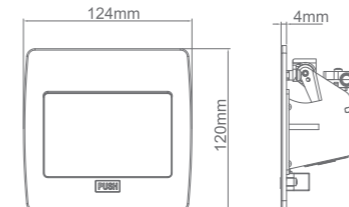

Model	Color	Material	Mechanism	Cutout(mm)
FBG-5B	Gold	Brass	Fast pop up	103x103
FBG-5B+D	Gold	Brass	Soft pop up	103x103
FBG-5S	Silver	Stainless Steel	Fast pop up	103x103
FBG-5S+D	Silver	Stainless Steel	Soft pop up	103x103