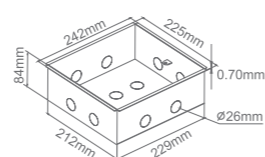

FBG-320S
8mm polished Stainless steel surface ABS plate for decorating the top lid (on request).
Suitable models: FBG-320

FBG-369GC

FBG-369GC-QG

FBG-345GC

FBG-345QC-GC

FBG-320GC

FBG-320PGC

FBG-320GC-QG