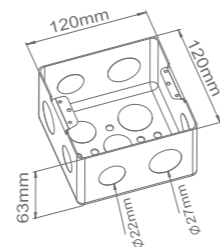

▲ B120

Model	Material	Application	Dimension(mm)
B120	Galvanized Steel	Concrete Floor	120x120x63