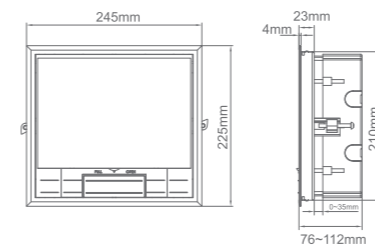

US Plate or 120 Plate

FBG-245/120