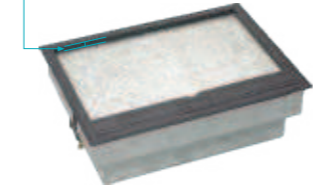

Recessed space on cover panel, Accepts various floor coverings.

8mm recess depth(Regular model)