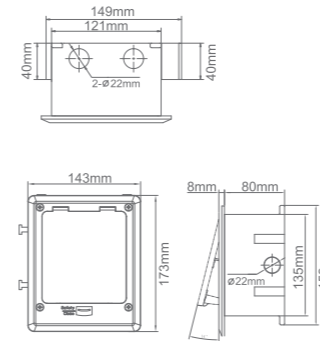

WATERPROOF SERIES

Features

Maximum resistance:

When connected, the lid securing system can endure the weight of pedestrians while shielding the exiting cables from any pressure and stress.

IP66 weatherproof protection:

When in closed position, IP66 rated seal provides almost complete protection from particles and a good level of protection against water.

Two opening mechanisms:

You can choose from a slide push button or hex key opening mechanism.

Gangable installation for concrete floors:

Allows you to create a multiple gang floor box to accommodate several connection points for concrete floor applications.

Choose more:

Extensive range of modules option.

*The modules shown do not represent all, please consult our sales representative for more modules information.

Suitable for installation within:

With 3 modules capacity (Type 45 series).

With 6 modules capacity (Type 45 series).

Features

IP66 IK10

Application: Access Floor, Concrete Floor

Patent No: CN205385145U

FBG-453

WATERPROOF SERIES

LV-FBG-452 :

Model	Color	Material	Opening Mechanism	Application	Cutout(mm)
FBG-452SFA	Silver	Stainless Steel	Slide Push Button	Access Floor	120x135
FBG-452SHA	Silver	Stainless Steel	Hex Key	Access Floor	120x135
FBG-452SFC	Silver	Stainless Steel	Slide Push Button	Concrete Floor	120x135
FBG-452SHC	Silver	Stainless Steel	Hex Key	Concrete Floor	120x135

LV-FBG-453 :

Model	Color	Material	Opening Mechanism	Application	Cutout(mm)
FBG-453SFA	Silver	Stainless Steel	Slide Push Button	Access Floor	120x135
FBG-453SHA	Silver	Stainless Steel	Hex Key	Access Floor	120x135
FBG-453SFC	Silver	Stainless Steel	Slide Push Button	Concrete Floor	120x135
FBG-453SHC	Silver	Stainless Steel	Hex Key	Concrete Floor	120x135