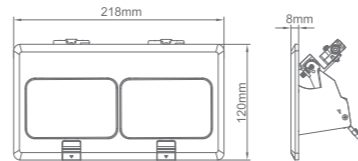

POP-UP POWER OUTLETS

LV-FBG-12 :

Model	Color	Material	Mechanism	Cutout(mm)
FBG-12L	Silver	Aluminum	Fast pop up	203x103
FBG-12L+D	Silver	Aluminum	Soft pop up	203x103

LV-FBG-13 :

Model	Color	Material	Mechanism	Cutout(mm)
FBG-13B	Gold	Brass	Fast pop up	203x103
FBG-13B+D	Gold	Brass	Soft pop up	203x103
FBG-13L	Silver	Aluminum	Fast pop up	203x103
FBG-13L+D	Silver	Aluminum	Soft pop up	203x103
FBG-13LMB	Matte Black	Aluminum	Fast pop up	203x103
FBG-13LMB+D	Matte Black	Aluminum	Soft pop up	203x103
FBG-13LW	White	Aluminum	Fast pop up	203x103
FBG-13LW+D	White	Aluminum	Soft pop up	203x103

Features

IP42

Module Capacity: 6 Modules

Approval: TUV, CE, REACH, RoHS

Equipped with simple **Press and Slide tab** which allows access to power and data outlets to emerge above the work surface when required for easy access.

Features

IP42

Module Capacity: 6 Modules

Approval: TUV, CE, REACH, RoHS

Equipped with simple **Press and Slide tab** which allows access to power and data outlets to emerge above the work surface when required for easy access.

Features

IP42

Module Capacity: 3 Modules

Approval: TUV, CE, REACH, RoHS

Equipped with simple **Press and Slide tab** which allows access to power and data outlets to emerge above the work surface when required for easy access.

POP-UP POWER OUTLETS

LV-FBG-16 :

Model	Color	Material	Mechanism	Cutout(mm)
FBG-16B	Gold	Brass	Fast pop up	103x103
FBG-16B+D	Gold	Brass	Soft pop up	103x103
FBG-16L	Silver	Aluminum	Fast pop up	103x103
FBG-16L+D	Silver	Aluminum	Soft pop up	103x103
FBG-16LMB	Matte Black	Aluminum	Fast pop up	103x103
FBG-16LMB+D	Matte Black	Aluminum	Soft pop up	103x103
FBG-16LW	White	Aluminum	Fast pop up	103x103
FBG-16LW+D	White	Aluminum	Soft pop up	103x103