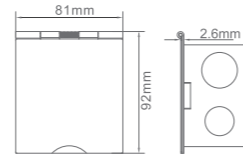

Features

Approval: TUV, CE

Application: Concrete Floor or Wall