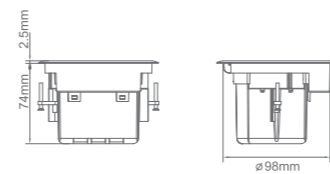

FBG-455ZNA, ZBA, ZCA, ZGA

FBG-455ZNC, ZBC, ZCC, ZGC