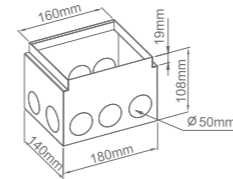

INTEGRATED SERIES

Optional base boxes

FBG-369GC

Model	Material	Application	Dimension (mm)
FBG-369GC	Galvanized Steel	Concrete Floor	180×140×108
FBG-369GC-QG	Stainless Steel	Concrete Floor	160×134×84
FBG-345GC	Galvanized Steel	Concrete Floor	252×220×108
FBG-345/GC-QG	Stainless Steel	Concrete Floor	229×212×84
FBG-320C/GC	Galvanized Steel	Concrete Floor	358×225×98
FBG-320PGC	Galvanized Steel	Concrete Floor	358×225×98
FBG-320GC-QG	Stainless Steel	Concrete Floor	315×225×98
FBG-369S	Stainless Steel + ABS	Fill in the top lid recessed area	140×80×8
FBG-345S	Stainless Steel + ABS	Fill in the top lid recessed area	210×150×8
FBG-320S	Stainless Steel + ABS	Fill in the top lid recessed area	140×80×8