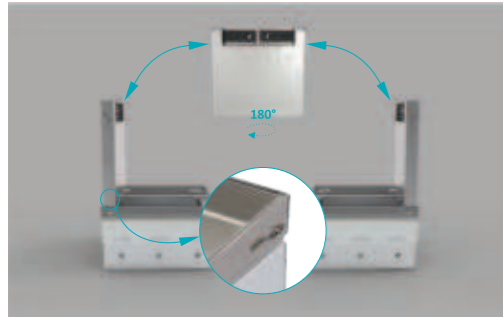

OPEN TYPE SERIES

Features

Removable and reversible lid:

The lid can be rotated with no tools for easy outgoing cables orientation.