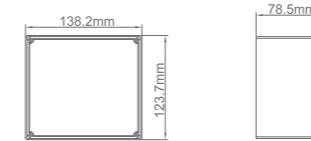

WATERPROOF SERIES

LV-FBG-455 :

With 3 modules capacity (Type 45 series).

IP65

IK10

Model	Color	Material	Application	Cutout(mm)
FBG-455ZNA	Silver(Nickel plated)	Zinc Alloy	Access Floor	∅ 100
FBG-455ZBA	Old Brass(Old brass coated)	Zinc Alloy	Access Floor	∅ 100
FBG-455ZCA	Red Copper(Copper plated)	Zinc Alloy	Access Floor	∅ 100
FBG-455ZGA	Gold	Zinc Alloy	Access Floor	∅ 100
FBG-455ZNC	Silver(Nickel plated)	Zinc Alloy	Concrete Floor	∅ 100
FBG-455ZBC	Old Brass(Old brass coated)	Zinc Alloy	Concrete Floor	∅ 100
FBG-455ZCC	Red Copper(Copper plated)	Zinc Alloy	Concrete Floor	∅ 100
FBG-455ZGC	Gold	Zinc Alloy	Concrete Floor	∅ 100

FBG-455ZNA, ZBA, ZCA, ZGA

FBG-455ZNC, ZBC, ZCC, ZGC

FBG-456R1

WATERPROOF SERIES

Optional base boxes

Model	Material	Application
FBG-456BK	Zinc Alloy	Fixing part for access floor
FBG-456R1	ABS	Extension ring (increase extra height)
FBG-456B135	ABS	Concrete Floor
FBG-456B135 (Two Gangs)	ABS	Concrete Floor
FBG-456B150	Galvanized Steel	Concrete Floor
FBG-456B120	Galvanized Steel	Concrete Floor