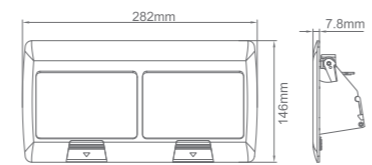

POP-UP POWER OUTLETS

LV-FBG-54:

Model	Color	Material	Mechanism	Cutout(mm)
FBG-54B	Gold	Brass	Fast pop up	253x128
FBG-54B+D	Gold	Brass	Soft pop up	253x128
FBG-54L	Silver	Aluminum	Fast pop up	253x128
FBG-54L+D	Silver	Aluminum	Soft pop up	253x128
FBG-54LMB	Matte Black	Aluminum	Fast pop up	253x128
FBG-54LMB+D	Matte Black	Aluminum	Soft pop up	253x128
FBG-54LW	White	Aluminum	Fast pop up	253x128
FBG-54LW+D	White	Aluminum	Soft pop up	253x128

LV-FBG-56:

Model	Color	Material	Mechanism	Cutout(mm)
FBG-56L	Silver	Aluminum	Fast pop up	253x123
FBG-56L+D	Silver	Aluminum	Soft pop up	253x123
FBG-56LMB	Matte Black	Aluminum	Fast pop up	253x123
FBG-56LMB+D	Matte Black	Aluminum	Soft pop up	253x123
FBG-56B	Gold	Brass	Fast pop up	253x123
FBG-56B+D	Gold	Brass	Soft pop up	253x123

Features

IP42

Module capacity: 8 modules

Approval: REACH, RoHS

Equipped with simple **Press and Slide tab** which allows access to power and data outlets to emerge above the work surface when required for easy access.

Features

IP42

Module capacity: 8 modules

Approval: REACH, RoHS

Equipped with simple **Press and Slide tab** which allows access to power and data outlets to emerge above the work surface when required for easy access.

POP-UP POWER OUTLETS

Optional base boxes

Recommended robust base box
(Box depth can be customized)

Steel base box(Economic)

Suitable models: FBG-1, FBG-2, FBG-3, FBG-4, FBG-5, FBG-8, FBG-26, FBG-18 series.

High volume base box.

Suitable models: FBG-1, FBG-2, FBG-3, FBG-4, FBG-5, FBG-8, FBG-26, FBG-18 series.

Regular base box.

Suitable models: FBG-12, FBG-13 series.

Galvanized steel box.

Suitable models: FBG-54 series.

Desktop/counter installation base box.

Suitable models: FBG-56 series.

Desktop/kitchen countertop installation base box.