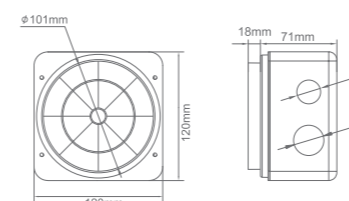

FBG-456B120