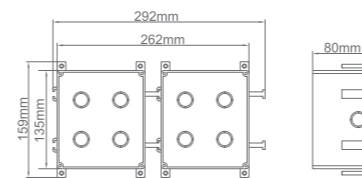

FBG-456B135 (Two Gangs)