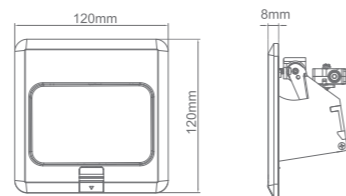

FBG-1B
FBG-1B+D

FBG-1BN
FBG-1BN+D

FBG-1L
FBG-1L+D

Model	Color	Material	Mechanism	Cutout(mm)
FBG-1BE	Gold	Brass	Fast pop up	103x103
FBG-1BE+D	Gold	Brass	Soft pop up	103x103
FBG-1SE	Silver	Stainless Steel	Fast pop up	103x103
FBG-1SE+D	Silver	Stainless Steel	Soft pop up	103x103
FBG-1B	Gold	Brass	Fast pop up	103x103
FBG-1B+D	Gold	Brass	Soft pop up	103x103
FBG-1BN	Silver(Nickel Plated)	Brass	Fast pop up	103x103
FBG-1BN+D	Silver(Nickel Plated)	Brass	Soft pop up	103x103
FBG-1L	Silver	Aluminum	Fast pop up	103x103
FBG-1L+D	Silver	Aluminum	Soft pop up	103x103