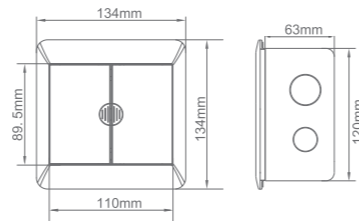

**The modules shown do not represent all, please consult our sales representative for more modules information.*

FLIP-UP BOXES

LV-FBG-852 :

▲ FBG-852BC

▲ FBG-852LC

▲ FBG-852BNC

▲ FBG-852LMBC

Model	Color	Material	Application	Cutout(mm)
FBG-852BC	Gold	Brass Alloy	Concrete Floor	123x123
FBG-852LC	Silver	Aluminum Alloy	Concrete Floor	123x123
FBG-852BNC	Silver(Nickel Plated)	Brass Alloy	Concrete Floor	123x123
FBG-852LMBC	Matte Black	Aluminum Alloy	Concrete Floor	123x123