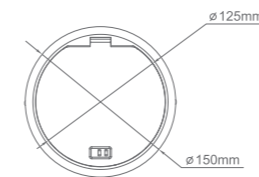

WATERPROOF SERIES

LV-FBG-454 :

With 4 modules capacity (Type 45 series) + 2 data jack outlet.

FBG-454ZNA, ZBA, ZCA, ZGA

FBG-454ZNC, ZBC, ZCC, ZGC

Various type 45 modules options:

Model	Color	Material	Application	Cutout(mm)
FBG-454ZNA	Silver(Nickel plated)	Zinc Alloy	Access Floor	ø 130
FBG-454ZBA	Old Brass(Old brass coated)	Zinc Alloy	Access Floor	ø 130
FBG-454ZCA	Red Copper(Copper plated)	Zinc Alloy	Access Floor	ø 130
FBG-454ZGA	Gold	Zinc Alloy	Access Floor	ø 130
FBG-454ZNC	Silver(Nickel plated)	Zinc Alloy	Concrete Floor	ø 130
FBG-454ZBC	Old Brass(Old brass coated)	Zinc Alloy	Concrete Floor	ø 130
FBG-454ZCC	Red Copper(Copper plated)	Zinc Alloy	Concrete Floor	ø 130
FBG-454ZGC	Gold	Zinc Alloy	Concrete Floor	ø 130