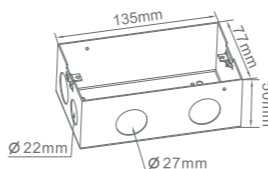

B22

Suitable for installation within:

Meeting Rooms

Office

Library

Shopping Centers

Hospital

Banks

... ..