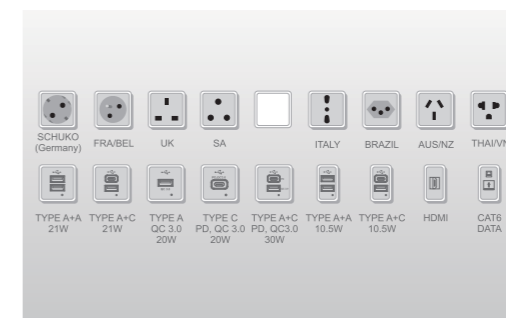

Gold

Quick and easy access:

Equipped with double easy to use flip-up lids which provides instant access to outlets when required.

Silver (nickel plated)

Matte Black

Choose more:

Extensive range of modules option.