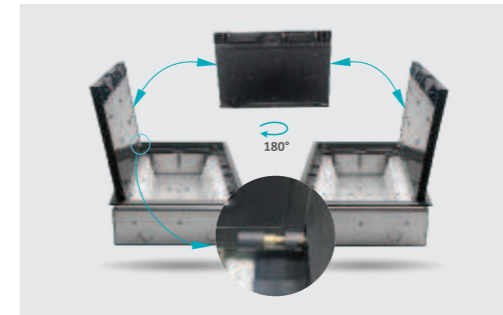

INTEGRATED SERIES

Features

- ◀ **Removable and reversible lid:**
  The lid can be rotated with no tools for easy outgoing cables orientation.