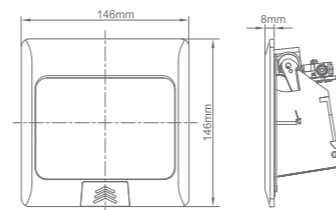

POP-UP POWER OUTLETS

LV-FBG-18 :

Model	Color	Material	Mechanism	Cutout(mm)
FBG-18B	Gold	Brass	Fast pop up	103x103
FBG-18B+D	Gold	Brass	Soft pop up	103x103
FBG-18L	Silver	Aluminum	Fast pop up	103x103
FBG-18L+D	Silver	Aluminum	Soft pop up	103x103
FBG-18LMB	Matte Black	Aluminum	Fast pop up	103x103
FBG-18LMB+D	Matte Black	Aluminum	Soft pop up	103x103
FBG-18LW	White	Aluminum	Fast pop up	103x103
FBG-18LW+D	White	Aluminum	Soft pop up	103x103

Features

IP42

Module Capacity: 3 Modules

Approval: TUV, CE, REACH, RoHS

Equipped with simple **Press and Slide tab** which allows access to power and data outlets to emerge above the work surface when required for easy access.

LV-FBG-26 :

Model	Color	Material	Mechanism	Cutout(mm)
FBG-26B	Gold	Brass	Fast pop up	123x123
FBG-26B+D	Gold	Brass	Soft pop up	123x123
FBG-26L	Silver	Aluminum	Fast pop up	123x123
FBG-26L+D	Silver	Aluminum	Soft pop up	123x123
FBG-26LMB	Matte Black	Aluminum	Fast pop up	123x123
FBG-26LMB+D	Matte Black	Aluminum	Soft pop up	123x123
FBG-26LW	White	Aluminum	Fast pop up	123x123
FBG-26LW+D	White	Aluminum	Soft pop up	123x123

Features

IP42

Module Capacity: 4 Modules

Approval: TUV, CE, REACH, RoHS

Equipped with simple **Press and Slide tab** which allows access to power and data outlets to emerge above the work surface when required for easy access.

Features

IP42

Module Capacity: 4 Modules

Approval: TUV, CE, REACH, RoHS

Equipped with simple **Press and Slide tab** which allows access to power and data outlets to emerge above the work surface when required for easy access.

Features

IP44 IK10

Module capacity: 6 modules

Approval: TUV, CE, REACH, RoHS

Equipped with simple **Press button** which allows access to power and data outlets to emerge above the work surface when required for easy access.

Patent No: CN204243323U