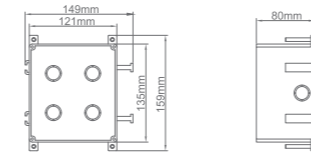

FBG-456B135