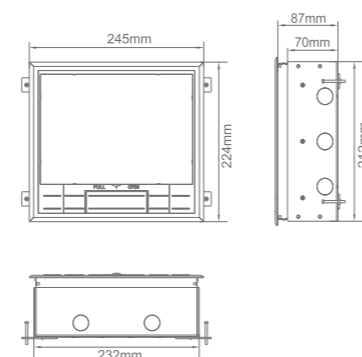

*Material: ABS+PC (Cover Lid) / Galvanized Steel (Base Box including lid support plate)

Features

Application: Concrete Floor

Approval: TUV mark

IK10

*Straight angled power plugs are not compatible with this module frame.