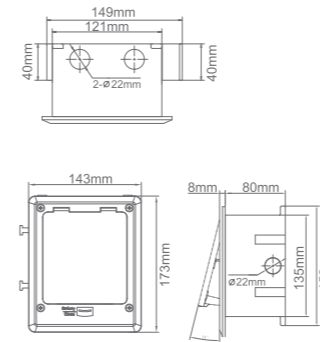

Features

IP66 IK10

Application: Access Floor, Concrete Floor

FBG-452

Patent No: CN205385145U