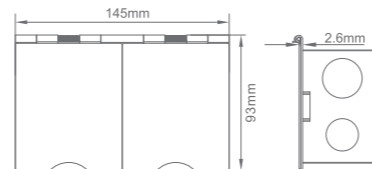

Model	Material	Dimension(mm)
B11	Galvanized Steel	75x77x50
B22	Galvanized Steel	135x77x50

Features

Approval: TUV, CE

Application: Concrete Floor or Wall

Features

Approval: TUV mark, CE-LVD

Application: Concrete Floor or Wall