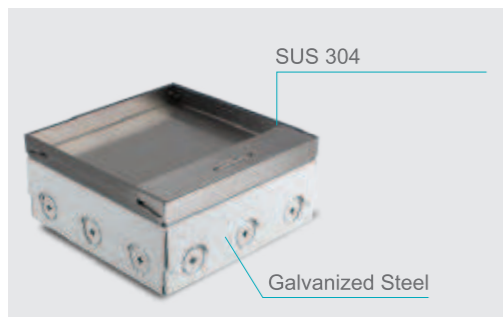

Durable and Anti-Corrosive construction:

The structural design of the floor box is combined with cover panel made from SS304 stainless steel and base box made from galvanized steel, which ensures longevity and exceptional resistance against corrosion.

Suitable for installation within:

Conference Room

Office

Airport

Shopping Malls

Hospital

Schools

... ..