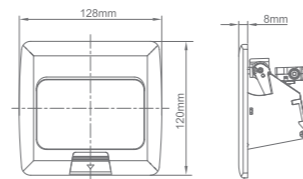

POP-UP POWER OUTLETS

LV-FBG-18 :

Model	Color	Material	Mechanism	Cutout(mm)
FBG-18B	Gold	Brass	Fast pop up	103x103
FBG-18B+D	Gold	Brass	Soft pop up	103x103
FBG-18L	Silver	Aluminum	Fast pop up	103x103
FBG-18L+D	Silver	Aluminum	Soft pop up	103x103
FBG-18LMB	Matte Black	Aluminum	Fast pop up	103x103
FBG-18LMB+D	Matte Black	Aluminum	Soft pop up	103x103
FBG-18LW	White	Aluminum	Fast pop up	103x103
FBG-18LW+D	White	Aluminum	Soft pop up	103x103

Features

IP42

Module Capacity: 3 Modules

Approval: TUV, CE, REACH, RoHS

Equipped with simple **Press and Slide tab** which allows access to power and data outlets to emerge above the work surface when required for easy access.

LV-FBG-26 :

Model	Color	Material	Mechanism	Cutout(mm)
FBG-26B	Gold	Brass	Fast pop up	123x123
FBG-26B+D	Gold	Brass	Soft pop up	123x123
FBG-26L	Silver	Aluminum	Fast pop up	123x123
FBG-26L+D	Silver	Aluminum	Soft pop up	123x123
FBG-26LMB	Matte Black	Aluminum	Fast pop up	123x123
FBG-26LMB+D	Matte Black	Aluminum	Soft pop up	123x123
FBG-26LW	White	Aluminum	Fast pop up	123x123
FBG-26LW+D	White	Aluminum	Soft pop up	123x123

Features

IP42

Module Capacity: 4 Modules

Approval: TUV, CE, REACH, RoHS

Equipped with simple **Press and Slide tab** which allows access to power and data outlets to emerge above the work surface when required for easy access.

Features

IP42

Module Capacity: 4 Modules

Approval: TUV, CE, REACH, RoHS

Equipped with simple **Press and Slide tab** which allows access to power and data outlets to emerge above the work surface when required for easy access.

Features

IP44 IK10

Module capacity: 6 modules

Approval: TUV, CE, REACH, RoHS

Equipped with simple **Press button** which allows access to power and data outlets to emerge above the work surface when required for easy access.

Patent No: CN204243323U