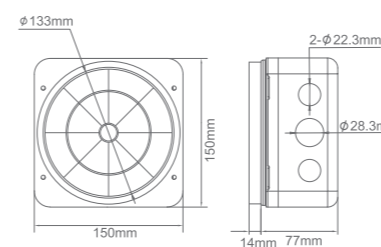

FBG-456B150