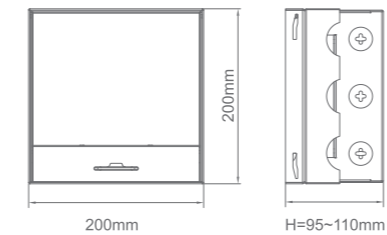

OPEN TYPE SERIES

Features

Removable and reversible lid:

The lid can be rotated with no tools for easy outgoing cables orientation.

Elongated cable door:

Provides a spacious pathway and protection for exiting cables.

Easy grip recessed lifting handle:

Equipped with recessed handle to facilitate the access to box services.

Accepts various floor coverings:

Aesthetic cover features a recess to accept floor covering to match the surrounding floor providing a smooth, seamless look.

Durable and Anti-Corrosive construction:

The structural design of the floor box is combined with cover panel made from SS304 stainless steel and base box made from galvanized steel, which ensures longevity and exceptional resistance against corrosion.

Suitable for installation within:

Conference Room

Office

Airport

Shopping Malls

Hospital

Schools

... ..

The unit lies nearly flush with the surface for a discreet and tidy appearance.

Features

Adjustable Base Box

Application: Screed Concrete Floor

Extensive range of modules option.

OPEN TYPE SERIES

LV-FBG-800 :

Model	Color	Material*	Module Capacity	Cutout(mm)
FBG-800S	Silver	Stainless Steel + Galvanized Steel	12	203x203

*SS304 Stainless Steel (Cover panel), Galvanized Steel (Base Box).