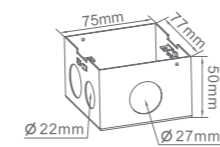

Model	Material	Dimension(mm)
B11	Galvanized Steel	75x77x50
B22	Galvanized Steel	135x77x50

Features

Approval: TUV, CE

Application: Concrete Floor or Wall

Features

Approval: TUV mark, CE-LVD

Application: Concrete Floor or Wall