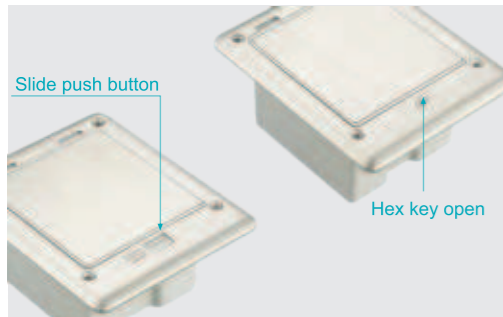

Features

Maximum resistance:

When connected, the lid securing system can endure the weight of pedestrians while shielding the exiting cables from any pressure and stress.

IP66 weatherproof protection:

When in closed position, IP66 rated seal provides almost complete protection from particles and a good level of protection against water.

Two opening mechanisms:

You can choose from a slide push button or hex key opening mechanism.

Gangable installation for concrete floors:

Allows you to create a multiple gang floor box to accommodate several connection points for concrete floor applications.