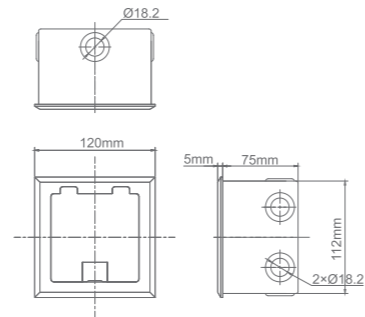

Features

Approval: TUV, CE

Application: Concrete Floor

Features

Application: Concrete Floor