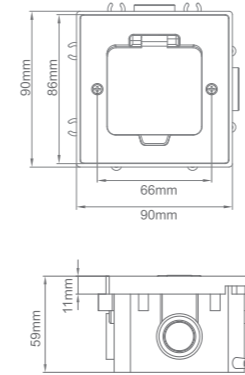

Features

IP44 IK09
Application: Concrete Floors
Compatible with Type 45 series module