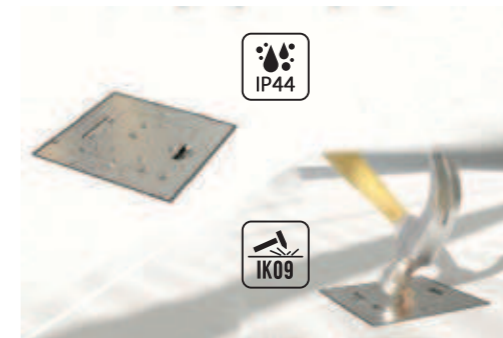

◀ **Durable and compact construction:**

This floor socket has high mechanical impact resistance rating of IK09 and an ingress protection rating of IP44, when in closed status.