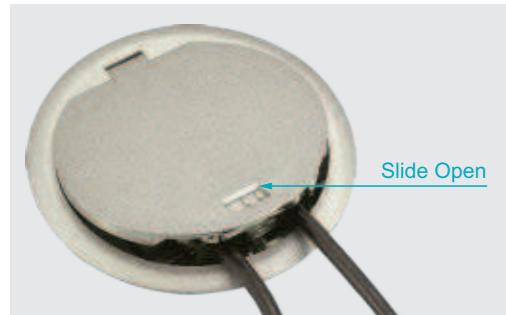

Secured opening mechanism:

Equipped with "slide open" mechanism to avoid accidental opening by feet.