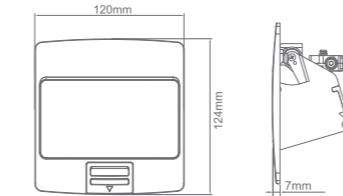

Features

IP42

Module Capacity: 3 Modules

Approval: TUV, CE, RoHS

Features a **stylish and user-friendly slide tab** which allows convenient access to power, charging and data outlets when required.

Subtle finish and appealing design with rounded corners perfectly complement any contemporary living or working space.