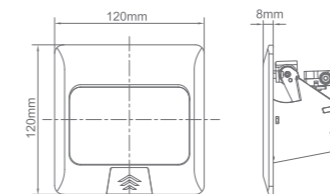

Features

IP42

Module Capacity: 6 Modules

Approval: TUV, CE, REACH, RoHS

Equipped with simple **Press and Slide tab** which allows access to power and data outlets to emerge above the work surface when required for easy access.