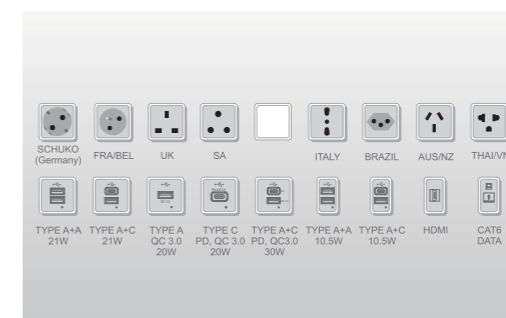

- ◀ **Choose more:**
  Extensive range of modules option.

*The modules shown do not represent all, please consult our sales representative for more modules information.