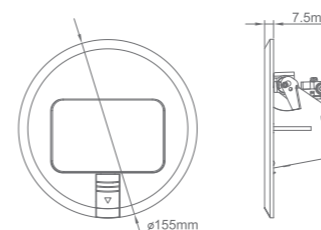

POP-UP POWER OUTLETS

LV-FBG-3:

Features

IP42 IK10

Module Capacity: 3 Modules

Approval: TUV, CE, REACH, RoHS

Equipped with simple **Press and Slide tab** which allows access to power and data outlets to emerge above the work surface when required for easy access.

Model	Color	Material	Mechanism	Cutout(mm)
FBG-3B	Gold	Brass	Fast pop up	103x103
FBG-3B+D	Gold	Brass	Soft pop up	103x103
FBG-3S	Silver	Stainless Steel	Fast pop up	103x103
FBG-3S+D	Silver	Stainless Steel	Soft pop up	103x103

LV-FBG-4:

Features

IP42 IK10

Module Capacity: 3 Modules

Approval: TUV, CE, REACH, RoHS

Equipped with simple **Press and Slide tab** which allows access to power and data outlets to emerge above the work surface when required for easy access.

Model	Color	Material	Mechanism	Cutout(mm)
FBG-4B	Gold	Brass	Fast pop up	103x103
FBG-4B+D	Gold	Brass	Soft pop up	103x103
FBG-4S	Silver	Stainless Steel	Fast pop up	103x103
FBG-4S+D	Silver	Stainless Steel	Soft pop up	103x103

POP-UP POWER OUTLETS

LV-FBG-5:

Features

IP44 IK10

Module Capacity: 3 Modules

Approval: TUV, CE, REACH, RoHS

Equipped with simple **Press button** which allows access to power and data outlets to emerge above the work surface when required for easy access.

Patent No: CN204243323U

Model	Color	Material	Mechanism	Cutout(mm)
FBG-5B	Gold	Brass	Fast pop up	103x103
FBG-5B+D	Gold	Brass	Soft pop up	103x103
FBG-5S	Silver	Stainless Steel	Fast pop up	103x103
FBG-5S+D	Silver	Stainless Steel	Soft pop up	103x103

Features

IP42

Module Capacity: 3 Modules

Approval: TUV, CE, REACH, RoHS

Equipped with simple **Press and Slide tab** which allows access to power and data outlets to emerge above the work surface when required for easy access.

LV-FBG-8: