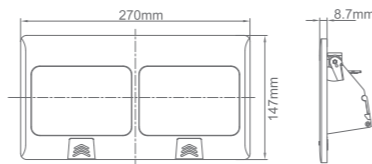

Features

IP42

Module capacity: 8 modules

Approval: REACH, RoHS

Equipped with simple **Press and Slide tab** which allows access to power and data outlets to emerge above the work surface when required for easy access.