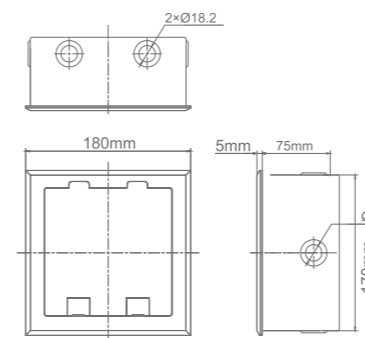

Features

Application: Concrete Floor