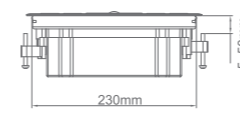

INTEGRATED SERIES LV-FBG-269P :

Model	Color	Material*	Module capacity	Cutout(mm)
FBG-269P	Dark Blue	ABS+PC	8	159x131

*Material: Galvanized steel support on the backside of lid frame.

Features

Application: Access Floor

Approval: TUV, CE

IK10

Features

Application: Access Floor

Approval: TUV, CE

IK10

Adjustable modules angle

US Plate or 120 Plate

FBG-245/120

INTEGRATED SERIES LV-FBG-245P :

Model	Color	Material*	Module Capacity	Compartment	Cutout(mm)
FBG-245P	Dark Blue	ABS+PC	12	-	233x213
FBG-245PS	Dark Blue	ABS+PC	12	-	233x213
FBG-245P/86A	Dark Blue	ABS+PC	-	4	233x213
FBG-245P/86B	Dark Blue	ABS+PC	-	2	233x213
FBG-245P/120	Dark Blue	ABS+PC	-	2	233x213

*Material: Galvanized steel support on the backside of lid frame.