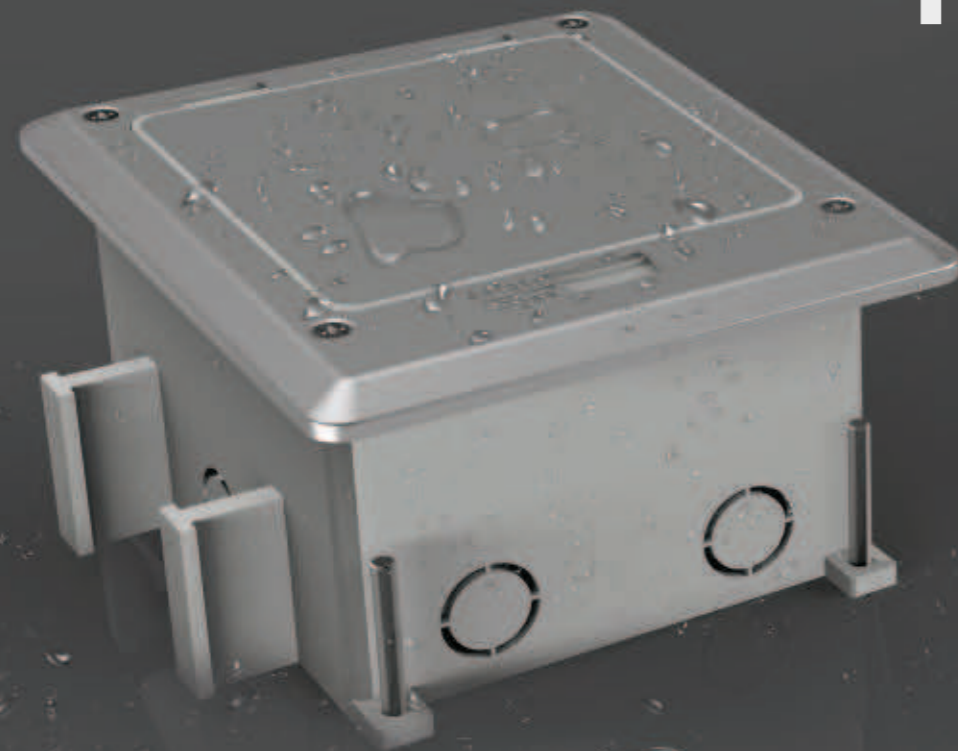

Features

IP42

Module Capacity: 3 Modules

Approval: TUV, CE, REACH, RoHS

Equipped with simple **Press and Slide tab** which allows access to power and data outlets to emerge above the work surface when required for easy access.

When in closed position, our sturdy floor outlet boxes are IP66 and IP65 rated, which ensures advanced protection from total dust ingress & high-pressure water jets from any direction.

Features a durable and non-corrosive structure to guarantee longer product lifespan, while the cover locking system provides the extent to endure from any pressure to protect the cable when connected.

With ease of access and a range of modules customization options, makes these floor outlet boxes ideal for indoor and outdoor use where longevity is essential.

LV-FBG-452/453

LV-FBG-454

LV-FBG-455

WATERPROOF SERIES