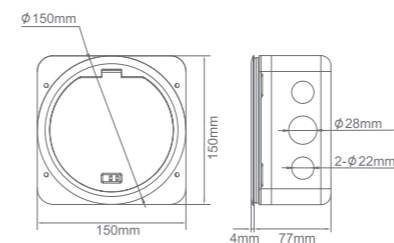

WATERPROOF SERIES

LV-FBG-454 :

With 4 modules capacity (Type 45 series) + 2 data jack outlet.

FBG-454ZNA, ZBA, ZCA, ZGA

FBG-454ZNC, ZBC, ZCC, ZGC

Various type 45 modules options:

Model	Color	Material	Application	Cutout(mm)
FBG-454ZNA	Silver(Nickel plated)	Zinc Alloy	Access Floor	ø 130
FBG-454ZBA	Old Brass(Old brass coated)	Zinc Alloy	Access Floor	ø 130
FBG-454ZCA	Red Copper(Copper plated)	Zinc Alloy	Access Floor	ø 130
FBG-454ZGA	Gold	Zinc Alloy	Access Floor	ø 130
FBG-454ZNC	Silver(Nickel plated)	Zinc Alloy	Concrete Floor	ø 130
FBG-454ZBC	Old Brass(Old brass coated)	Zinc Alloy	Concrete Floor	ø 130
FBG-454ZCC	Red Copper(Copper plated)	Zinc Alloy	Concrete Floor	ø 130
FBG-454ZGC	Gold	Zinc Alloy	Concrete Floor	ø 130