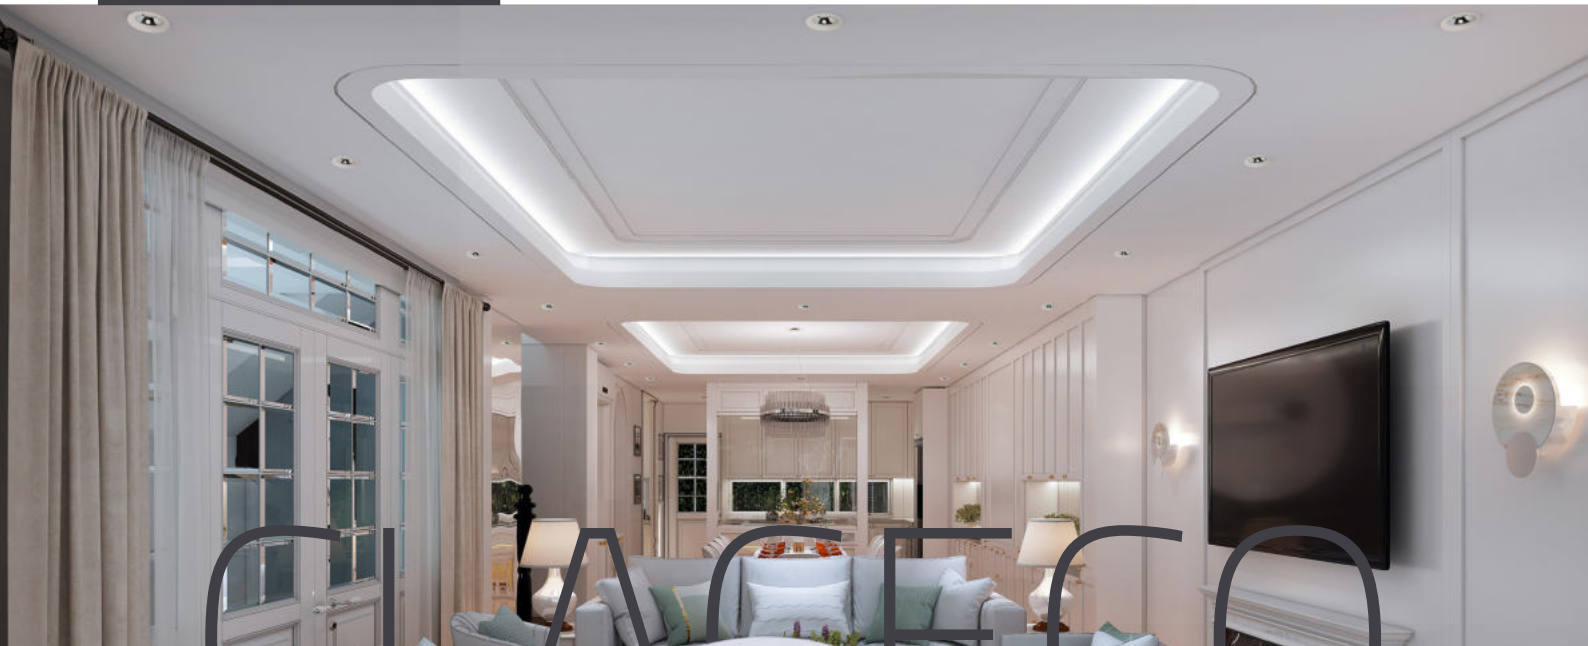

LV-CLACECO SERIES

Clacecco Downlight COB LED is an interior lighting fixture made of aluminum and with a stylish, simple and attractive shape diffuser with high transparency rate. Its shiny finish adds a touch of sophistication that can enhance any room. This downlight is energy-efficient and long-lasting, providing you with a cost-effective lighting solution for years. It is perfect for illuminating rooms ,saloons ,offices and more.

TYPE

Downlight - Recessed