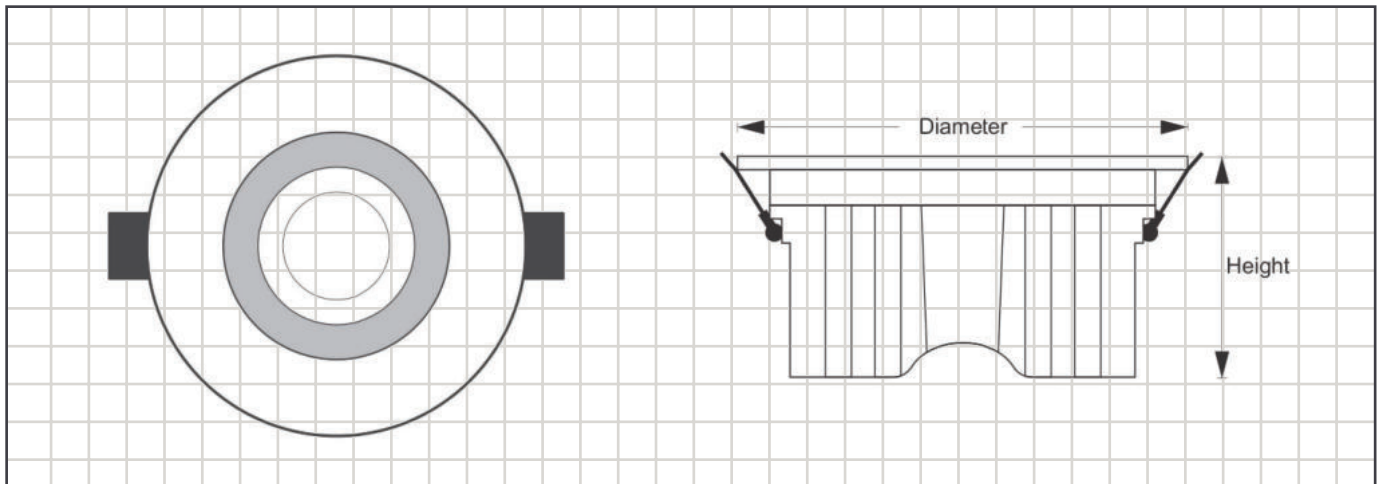

TYPE

Downlight - Recessed

CLACECO

■ Technical Specification

	LV-CLACECO-7W	LV-CLACECO-10W	LV-CLACECO-20W	LV-CLACECO-30W	LV-CLACECO-40W
Power	7W	10W	20W	30W	40W
Efficiency:	120 lm/w	120 lm/w	120 lm/w	120 lm/w	120 lm/w
LUMINOUS: flux (lm)	840	1200	2400	3600	4800
CRI	>80	>80	>80	>80	>80
Inbut Voltage	AC 85-265V	AC 85-265V	AC 85-265V	AC 85-265V	AC 85-265V
Beam Angle	40°	40°	40°	40°	40°
Chip	COB	COB	COB	COB	COB
Driver	isolated	isolated	isolated	isolated	isolated
Body Color	White	White	White	White	White
Dimension	D90*H65mm	D115*H90mm	D140*H115mm	D200*H160mm	D230*H195mm
Cut-Out	⌀ 65mm	⌀ 90mm	⌀ 115mm	⌀ 160mm	⌀ 195mm
EAN	6925222003551	6925222003520	6925222003568	6925222003544	6925222003513

■ Technical Drawing

Driver Brand Options 

Chip Brand Options 

IP20

NO FLICKER

CCT (K)

6000K 4000K 3000K

Body color

Life Span
35000h

Application

General Lighting

Show Room

Office

Healthcare

Education

40° Beam Angle