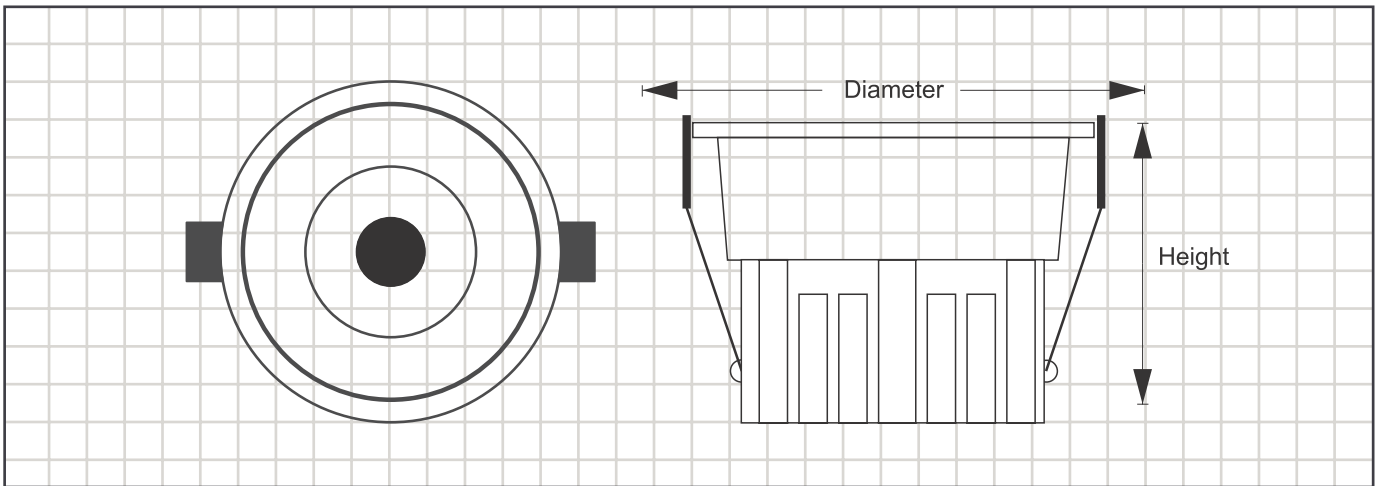

## ■ Technical Specification

	LV-DEEP-12W
Power	12W
Efficiency	120lm/w
Luminous flux [lm]	1440 lm
CRI	>80
Inbut Voltage	AC 220-240V
Beam Angle	40°
Chip	COB OSRAM
Driver	Lifud
Body Color	White/Black
Dimension	D90 X H45mm
Cut-out	70mm
EAN	6925222001519

## ■ Technical Drawing