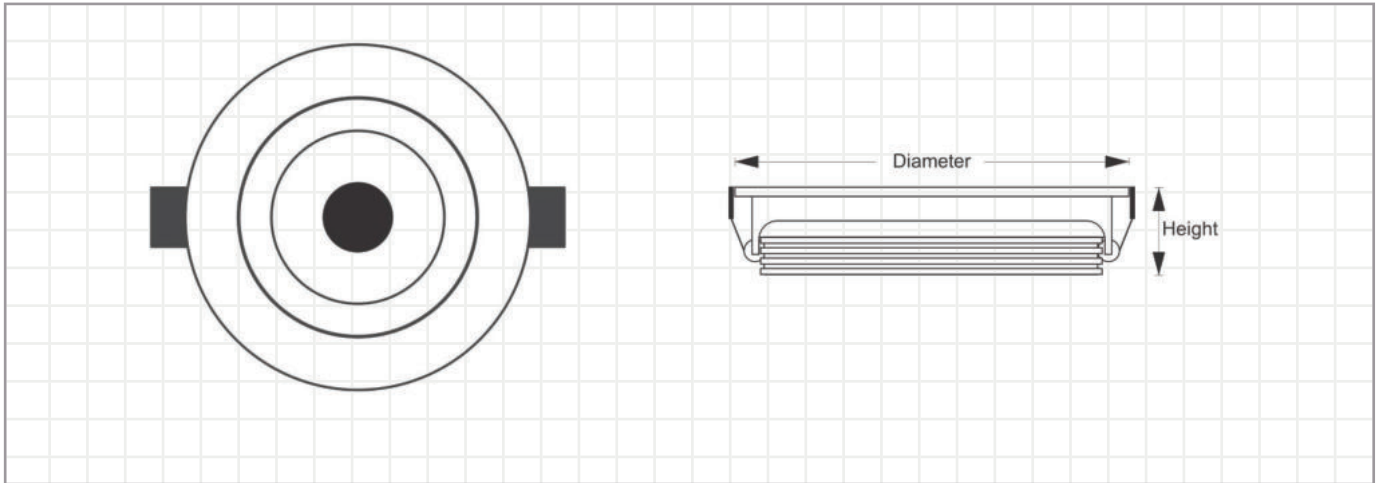

TYPE

Downlight - Recessed

■ Technical Specification

LV-RO-7W

Power	7W
Efficiency	120 lm/w
LUMINOUS: flux [lm]	840
CRI	>80
Inbut Voltage	AC 85-265V
Beam Angle	24°
Chip	COB
Driver	isolated
Body Color	White / Black
Dimension	D90*H45mm
Cut-Out	70mm
EAN	6925222001823

Driver Brand Options 

Chip Brand Options 

■ Technical Drawing

■ Features

24° Beam

A moving body at an of 25°

IP20

NO FLICKER