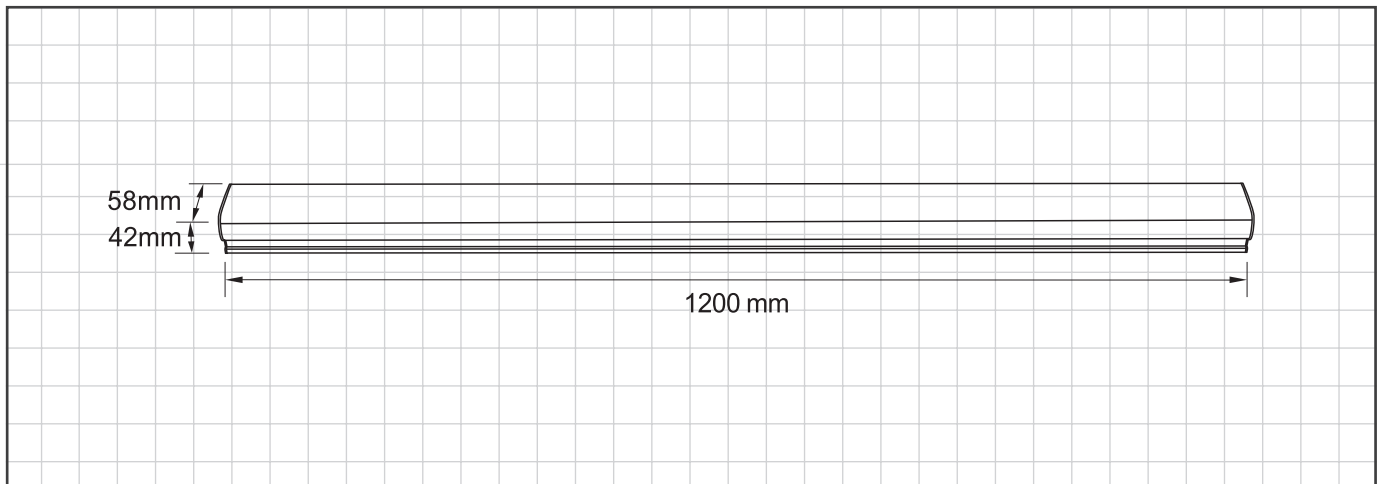

■ Technical Specification

Power	60W
Efficiency	100 lm/w
Luminous flux [lm]	6000
CRI	>80
PF	0.5
IP	IP20
IK	IK06
Inbut Voltage	AC 170-240V 50/60Hz 265mA
Beam Angle	180°
Chip	Levant Light 2835 SMD
Driver	Levant Light isolated
Material	plastic
working temp	-20 ~ +40 °C
Body Color	White
Dimension	1200x58x42mm
EAN	6925222046657

■ Technical Drawing