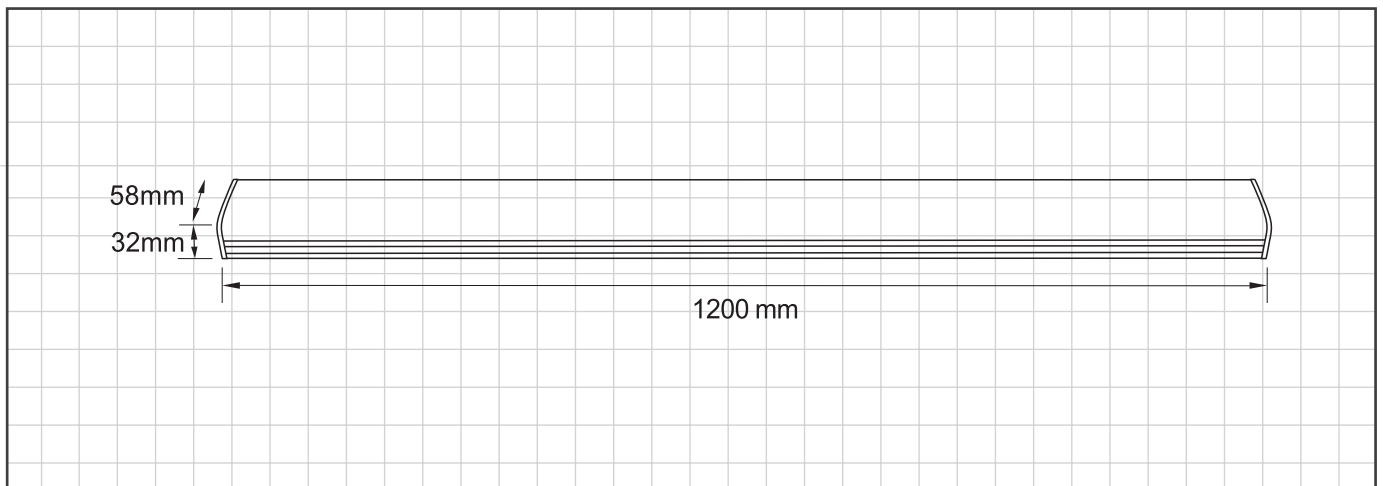

■ Technical Specification

Power	60W
Efficiency	100 lm/w
Luminous flux [lm]	6000
CRI	>80
PF	0.5
IP	IP20
IK	IK06
Inbut Voltage	AC 170-240V 50/60Hz 265mA
Beam Angle	180°
Chip	LevantLight 2835 SMD
Driver	LevantLight isolated
Material	aluminum and plastic
working temp	-20 ~ +40 °C
Body Color	White
Dimension	1200x58x32mm
EAN	6925222046640

■ Technical Drawing