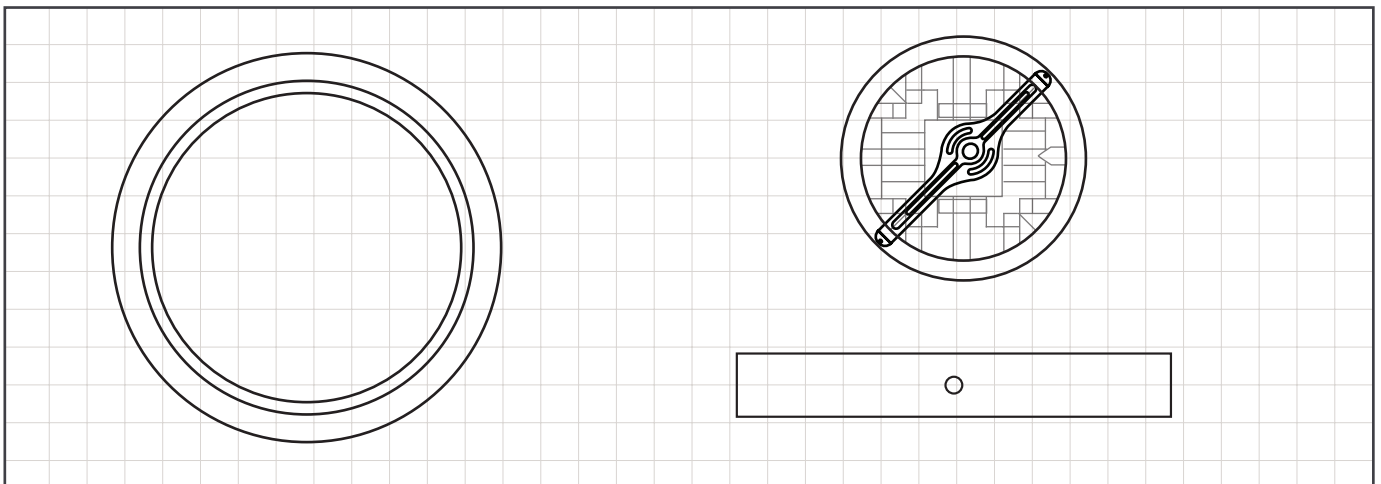

LV-Brighter

Brighter the elegance of Bulk Light, featuring an aluminum frame and Anti UV diffuser with a wide 120-degree beam angle. Available in stylish black and white, this energy-efficient light is waterproof with an IP65 rating. It offers flicker-free illumination and boasts a long lifespan of up to 30,000 hours. Bulk Light is the perfect choice for modern and durable lighting.

	LV-Brighter-22W	LV-Brighter-32W
Power	22W	32W
Efficiency	90 lm/w	90 lm/w
Luminous flux [lm]	1980	2880
CRI	>80	>80
PF	>0.6	>0.6
IP	IP65	IP65
Diffuser	anti UV	anti UV
LED Chips	CHIP 2835	CHIP 2835
Material	ALUMINUM BODY	ALUMINUM BODY
Inbut Voltage	AC120-300V 50-60Hz	AC120-300V 50-60Hz
Beam Angle	120°	120°
Body Color	Black / white	Black / white
Dimension	φ170*H40mm	φ225*H40 mm

■ Technical Drawing

■ Features

120° Beam Angle

IP65

NO FLICKER

CCT 6000K 4000K 3000K

Body color

Life Span 30000h