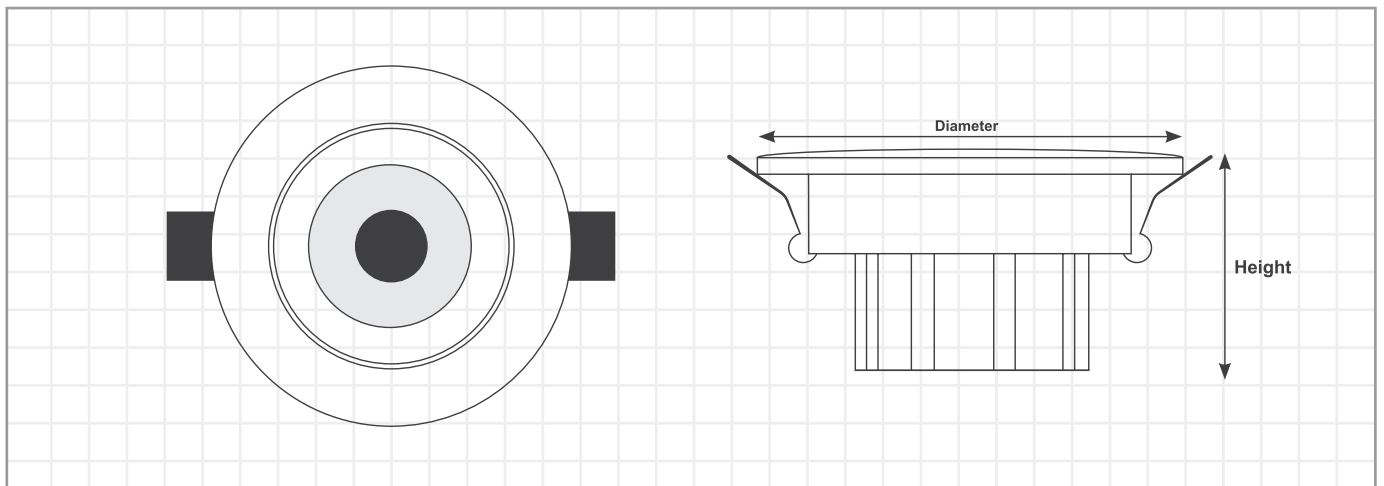

## ■ Technical Drawing

## ■ Features

25° Beam Angle

A moving body at an of 25°

Application  General Lighting  Show Room  Office  Healthcare  Education