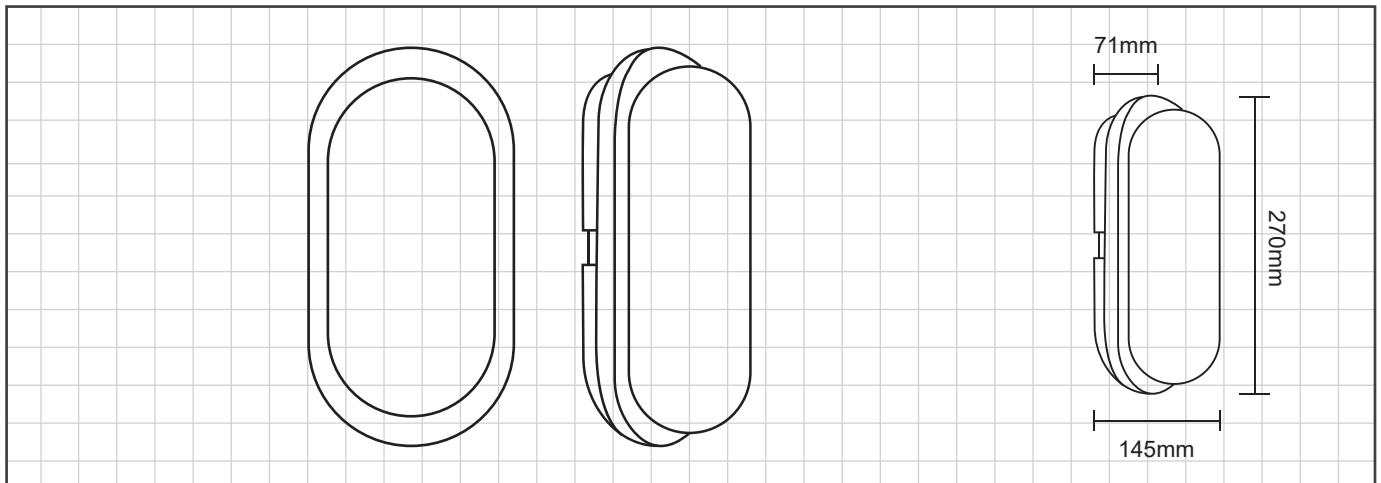

LV-OVAL

OVAL, an elegant outdoor lighting solution designed for versatility and style. This oval-shaped wall bracket is perfect for home gardens and commercial spaces alike. With an IP54 waterproof rating, it's built to withstand various weather conditions, ensuring durability and reliability. Made from high-quality materials, OVAL not only provides effective illumination but also enhances the aesthetic appeal of any outdoor setting.

TYPE

Outdoor - suface

■ Technical Specification

LV-OVAL-20w

Power	20W
Efficiency	90 lm/w
Luminous flux [lm]	1800
CRI	>80
Inbut Voltage	AC 85-265V
Chip	Sanan
Driver	isolated
Body Color	Black / white
Dimension	270x145x71mm
EAN	

■ Technical Drawing

Application Home Garden Home Dormitory