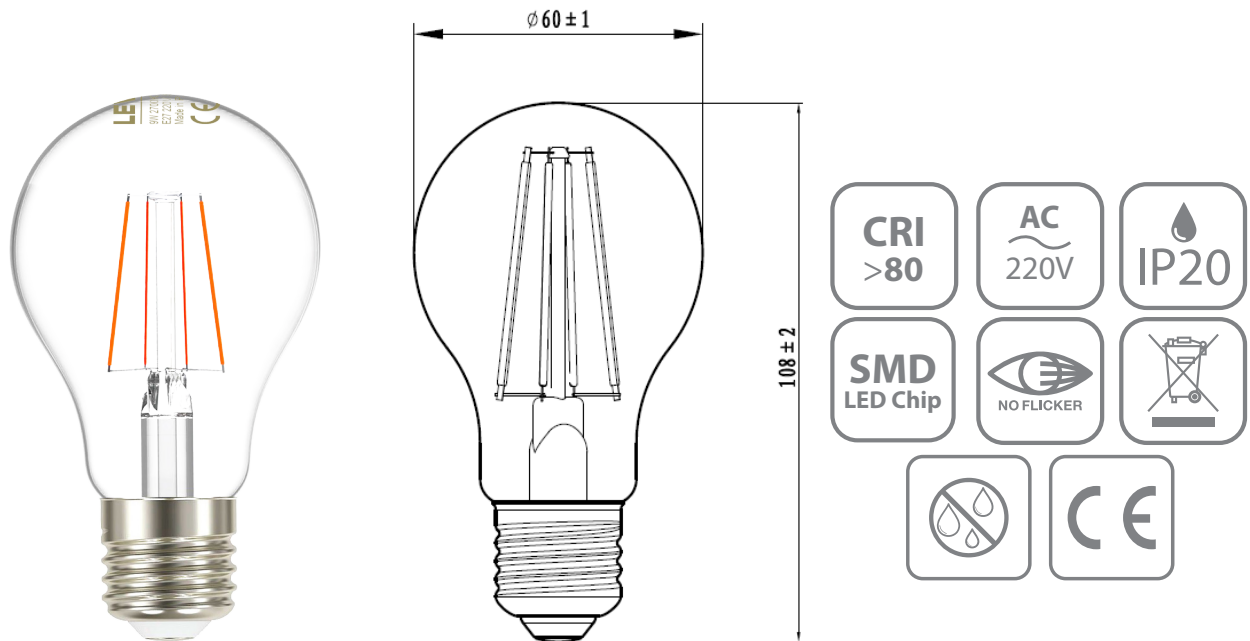

# LV-F-A6-9W

LED FILAMENT BULB | 120lm/w

## Product benefits:

- The 9 W LED bulb fully replaces the classic bulb with a consumption of 35 W, which is reminiscent of its retro style.
- Energy-saving lighting solution thanks to automatic switch-off during daylight
- Quick, simple and safe replacement without rewiring
- Very high resistance to switching loads
- Easy replacement like halogen bulbs thanks to the compact design

## Product features:

- LED alternative to conventional light sources
- made of glass with E27 base
- High color consistency:  $\leq 6$  SDCM
- Lifetime: up to 15,000 h
- Mercury-free lamps
- Color rendering index Ra:  $> 80$

## LV-F-A6-9W

Power:	9W
Luminous:	1055 lm
CRI:	>80
PF:	>0.5
Color temp:	2700 - 4000 K
IP Rate:	IP20
Beam angle:	289°
Start up time:	<1s
Input Voltage:	AC220V
Chip:	SMD
Material:	Glass
Lamp Holder:	E27
Dimension:	108 x ø60 mm