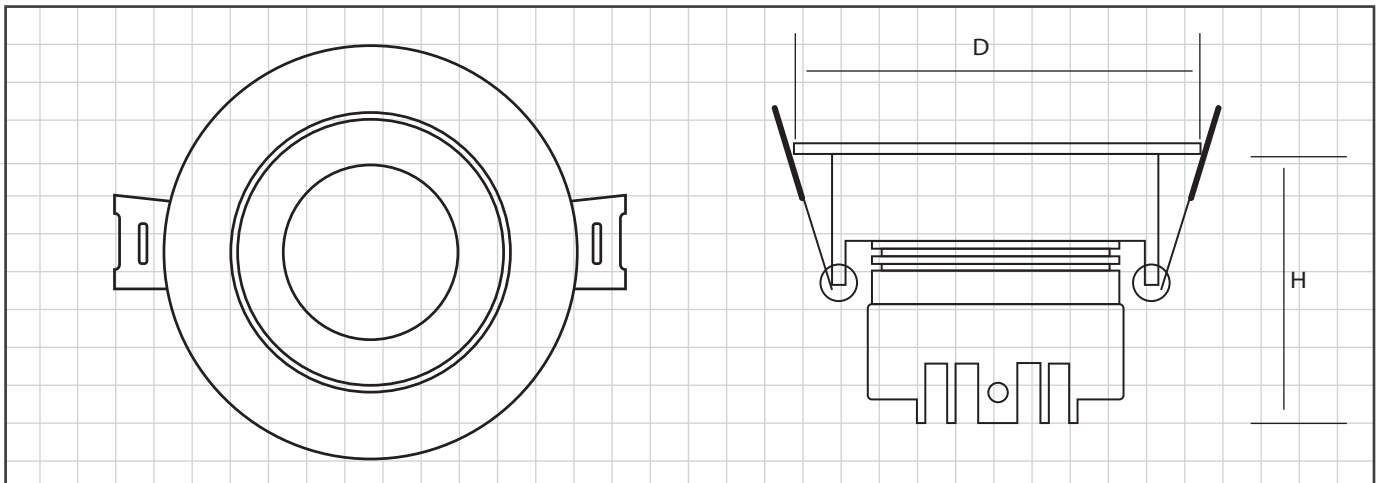

LV-WIDE

Simple style, good lighting effect, stable pressure, simple and fashionable installation style. The beam angle 36 degrees to provide more lighting options. It quietly guards every inch of the bedroom when the night comes back.

TYPE

Spotlight - recessed

■ Technical Specification

	LV-WIDE-7w	LV-WIDE-12w
Power	7W	12W
Efficiency	90 lm/w	90 lm/w
Luminous flux [lm]	630	1080
CRI	>80	>80
Inbut Voltage	AC 85-265V	AC 85-265V
Beam Angle	36°	36°
Chip	COB Bridgelux	COB Bridgelux
Driver	isolated	isolated
Body Color	Black	Black
Dimension	D85*H55mm	D110*H70mm
Cut-out	75mm	100mm
EAN	6925222032704	6925222032711

■ Technical Drawing

■ Features

Driver Brand Options

Chip Brand Options

36° Beam Angle

IP20

NO FLICKER

CCT (K)