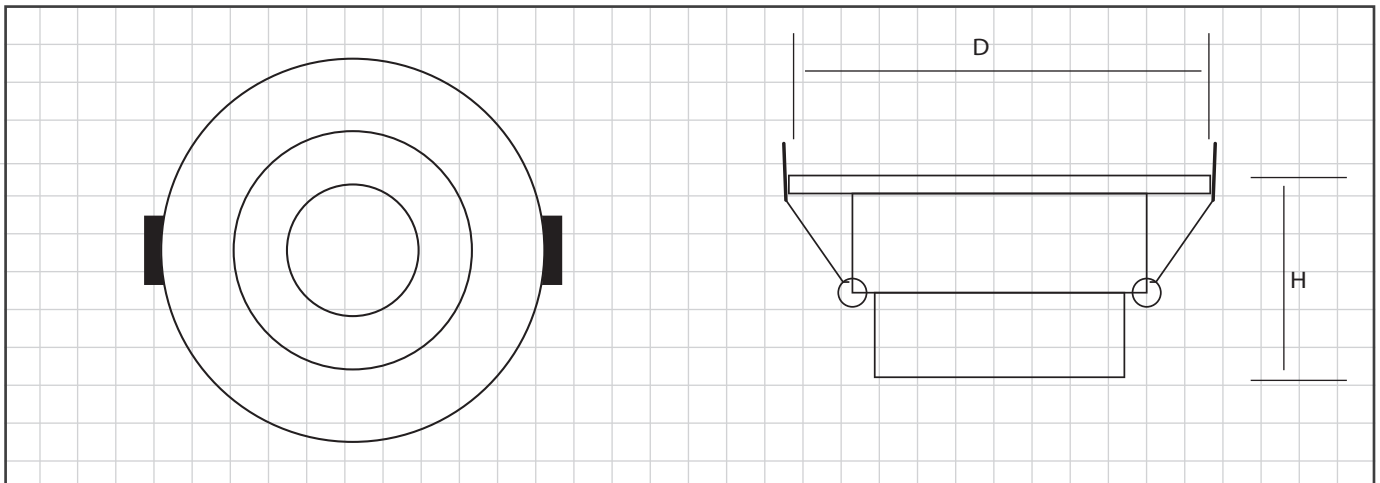

■ Technical Specification

	LV-Hoop-7w	LV-Hoop-15w
Power	7W	15W
Efficiency	130 lm/w	130 lm/w
Luminous flux [lm]	910	1950
CRI	>80	>80
Inbut Voltage	AC 85-265V	AC 85-265V
Beam Angle	36°	36°
Chip	COB OSRAM	COB OSRAM
Driver	isolated	isolated
Body Color	Black / white	Black / white
Dimension	D90*H75mm	D108*H95mm
Cut-out	80mm	100mm
EAN	6925222032506	6925222032513

■ Technical Drawing