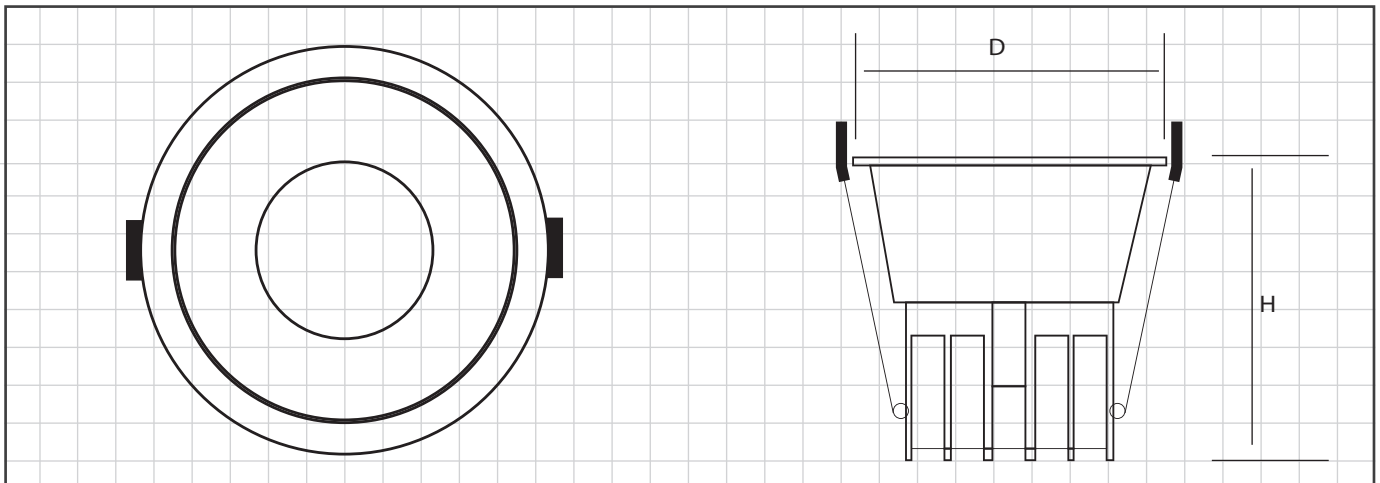

■ Technical Specification

	LV-Slop-12w	LV-Slop-18w
Power	12W	18W
Efficiency	130 lm/w	130 lm/w
Luminous flux [lm]	1560	2340
CRI	>80	>80
Inbut Voltage	AC 85-265V	AC 85-265V
Beam Angle	36°	36°
Chip	COB OSRAM	COB OSRAM
Driver	isolated	isolated
Body Color	Black / white	Black / white
Dimension	D85*H70mm	D110*H78mm
Cut-out	75mm	100mm
EAN	6925222032919	6925222032414

■ Technical Drawing

■ Features