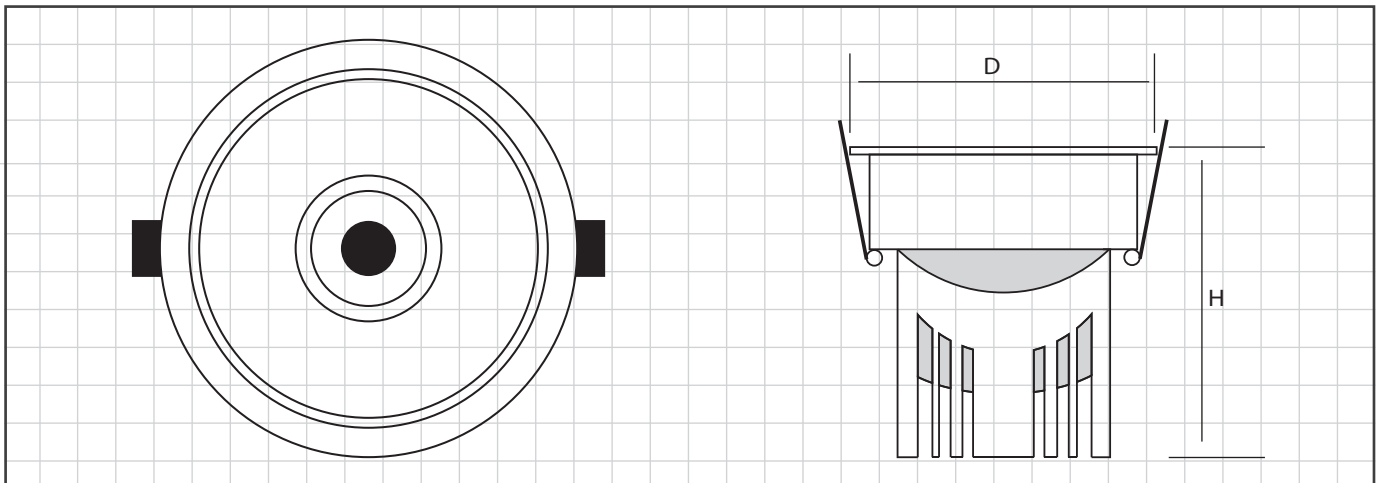

■ Technical Specification

	LV-SCOPE-10w	LV-SCOPE-15w
Power	10W	15W
Efficiency	90 lm/w	90 lm/w
Luminous flux [lm]	900	1350
CRI	>80	>80
Inbut Voltage	AC 85-265V	AC 85-265V
Beam Angle	36°	36°
Chip	COB	COB
Driver	isolated	isolated
Body Color	Black / white	Black / white
Dimension	D90*H75mm	D110*H100mm
Cut-out	80mm	100mm
EAN	6925222032902	6925222032919

■ Technical Drawing

■ Features