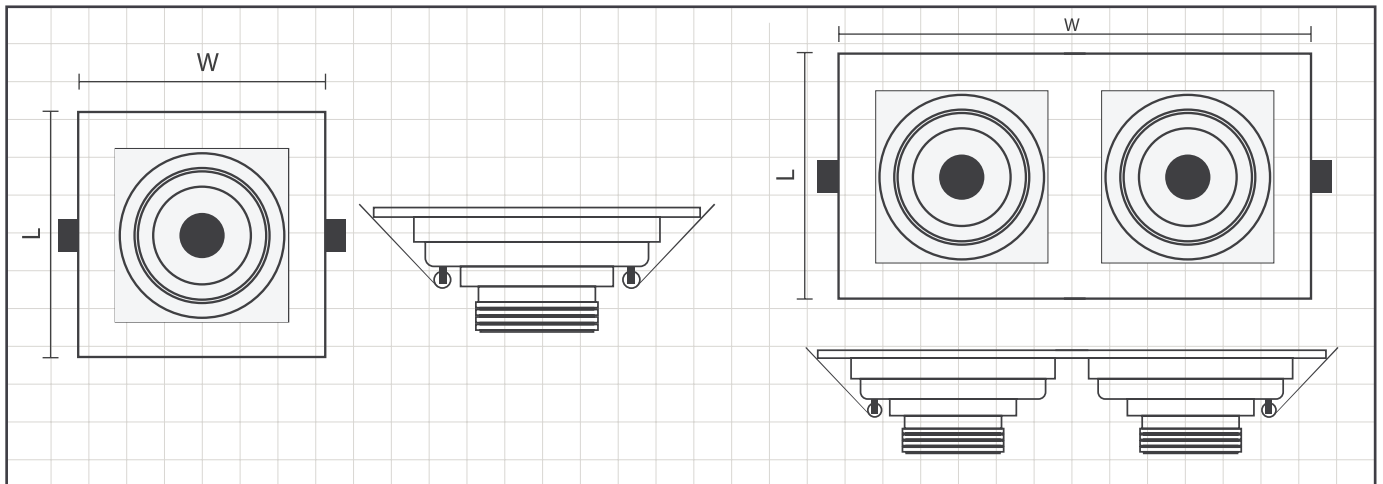

CUADRADO

The Cuadrado spot light is a modern and sleek lighting solution for any room. It features a square frame with a clear, bright white body that emits a free flicker and bright white light. This recessed ceiling spotlight is perfect for technical lighting in interior spaces and is compatible with energy-saving LED bulbs .

but the spotlight is ideal for illuminating hallways, entryways, and corridors.

Invest in the Cuadrado spot light for a stylish and functional lighting solution.

TYPE

SpotLight - Recessed

■ Technical Specification

Model

Power	7W	2*7W
Efficiency	130 lm/w	130 lm/w
LUMINOUS: flux [lm]	910	1820
CRI	>80	>80
Power Factor	≥0.9	≥0.9
Inbut Voltage	AC 85-265V	AC 85-265V
Beam	24°	24°
Chip	COB	COB
Driver	isolated	isolated
Body Color	White	White
Dimension	L100*W100mm	L100*W185mm
Cut-Out	☞ 90*90mm	☞ 90*180mm
EAN	6925222028844	6925222028820

■ Technical Drawing

■ Features

24° Beam Angle

A moving body at an of 25°

Driver Brand Options

LEVANT MW MEAN WELL DONE MOSO PHILIPS
LIFUD EAGLE RISE

Chip Brand Options

OSRAM LUMILEDS bridgelux EPISTAR
CREE SAMSUNG