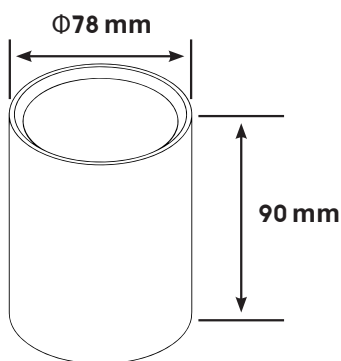

Applications:

Home

Dormitory

Office

Driver Brand Options

Chip Brand Options