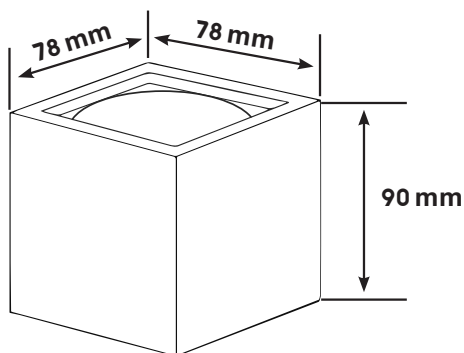

Applications:

Home

Dormitory

Office

Driver Brand Options

Chip Brand Options