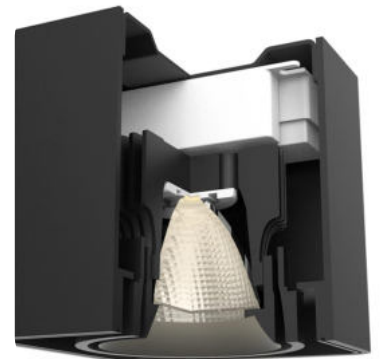

IP20

NO FLICKER

CCT [K]

6000K 4000K 3000K

Body color

Life Span
50000h

Application House Restaurant companies Store