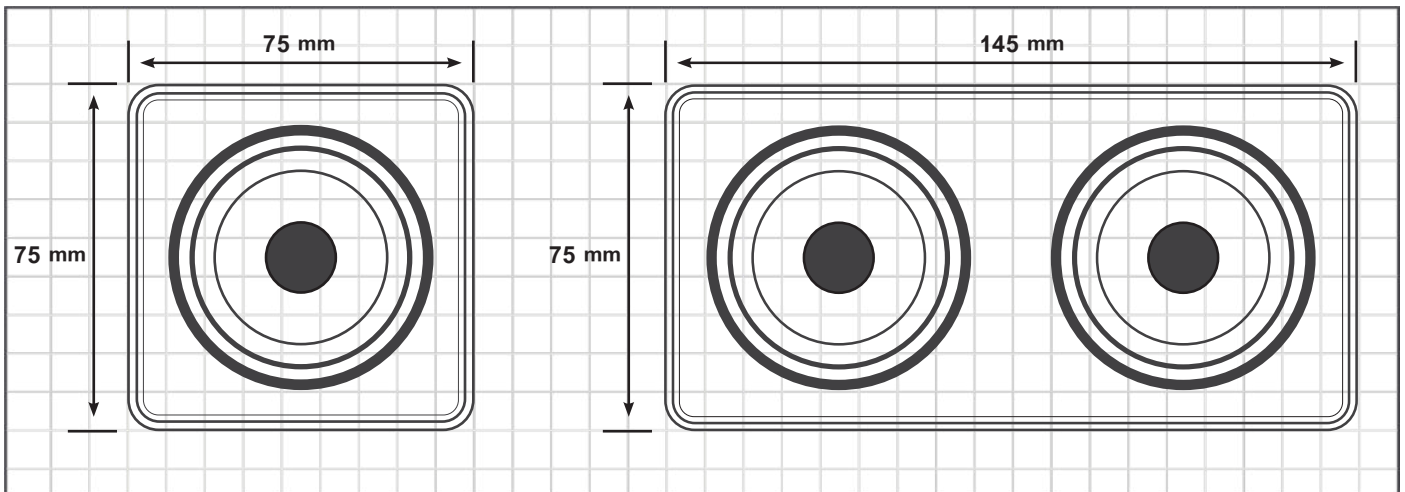

■ Technical Specification

	LV-GALLERIA-7w	LV-GALLERIA-2*7w
Power Voltage :	7 W	2*7 W
Efficiency :	130lm/w	130lm/w
Luminous flux [lm]	910 lm	1820 lm
input voltage :	AC 85 - 265V	AC 85 - 265V
CRI :	>80	>80
Chip :	Gree	Gree
Driver :	white / black	white / black
Beam angle :	36°	36°
Body color :	white - black	white - black
CCT :	4000K	4000K
Dimensions :	75*75*70 mm	75*145*70 mm
EAN :	6925222027212	6925222027229

■ Technical Drawing

Driver Brand Options

Chip Brand Options