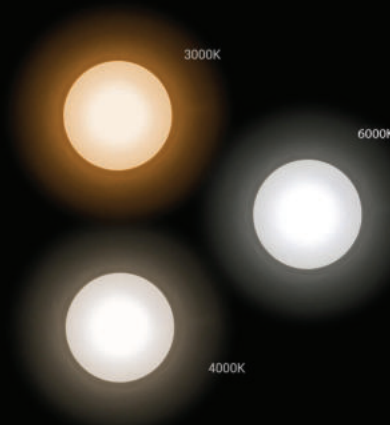

LV-Multi Color SERIES

One of the distinctive and unique products of its kind in the lighting market, as it has wonderful features in addition to its modern shape, elegant black color, and white color that is suitable for all your residential or commercial places, as it which allows for multiple lighting colors with just the power button. Their lighting solution offers a color temperature range from 3000 to 6000

It has a solid aluminum casting body that dissipates heat outside the body of the light

TYPE

Downlight - Recessed

■ Technical Specification

Power	7W/12W		
Lumen	90 lm/w		
CRI	>80		
CCT	multi color (3000 + 4000 + 6000K)		
Inbut Voltage	AC 85-265V		
Beam Angle	15° / 24°		
Chip	COB		
Driver	isolated		
Color	Black/White		
Dimension	7W (D90*H42mm)	Cut-out	Ø 75mm
	12W (D105*H44mm)	Cut-out	Ø 100mm
EAN	7W 6925222029346	-	12W 6925222029377

15° Beam Angle

24° Beam Angle

IP20

NO FLICKER

CCT [K]

6000K 4000K 3000K

Body color

Life Span
35000h