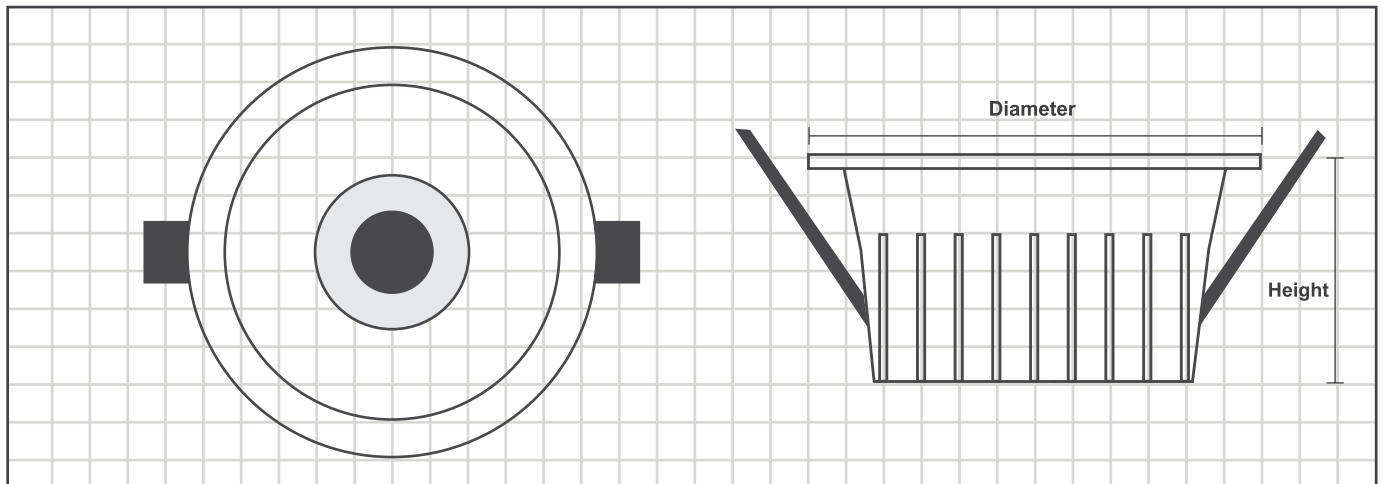

■ Technical Specification

Power	7W/12W		
Lumen	90 lm/w		
CRI	>80		
CCT	multi color (3000 + 4000 + 6000K)		
Inbut Voltage	AC 85-265V		
Beam Angle	15° / 24°		
Chip	COB		
Driver	isolated		
Color	Black/White		
Dimension	7W (D90*H42mm)	Cut-out	Ø 75mm
	12W (D105*H44mm)	Cut-out	Ø 100mm
EAN	7W 6925222029346	-	12W 6925222029377

Driver Brand Options 12-24V

LEVANT DONE MOSO® PHILIPS

LIFUD

Chip Brand Options

OSRAM bridgelux® EPISTAR

CREE ⇄ SAMSUNG

■ Technical Drawing