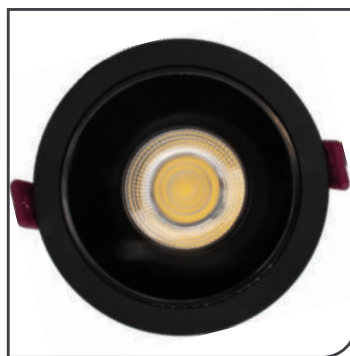

LV-Multi Color SERIES

One of the distinctive and unique products of its kind in the lighting market, as it has wonderful features in addition to its modern shape, elegant black color, and white color that is suitable for all your residential or commercial places, as it which allows for multiple lighting colors with just the power button. Their lighting solution offers a color temperature range from 3000 to 6000

It has a solid aluminum casting body that dissipates heat outside the body of the light

TYPE

Downlight - Recessed

■ Technical Specification

Power	7W/12W		
Lumen	90 lm/w		
CRI	>80		
CCT	multi color (3000 + 4000 + 6000K)		
Inbut Voltage	AC 85-265V		
Beam Angle	15° / 24°		
Chip	COB		
Driver	isolated		
Color	Black/White		
Dimension	7W (D90*H42mm)	Cut-out	Ø 75mm
	12W (D105*H44mm)	Cut-out	Ø 100mm
EAN	7W 6925222029346	-	12W 6925222029377

Driver Brand Options  12-24V

LEVANT  DONE MOSO® PHILIPS

LIFUD 

Chip Brand Options 

OSRAM  bridgelux® EPISTAR

CREE ⇄ SAMSUNG

■ Technical Drawing

■ Features

15° Beam Angle

24° Beam Angle

IP20

NO FLICKER

CCT [K]

6000K 4000K 3000K

Body color

Life Span
35000h