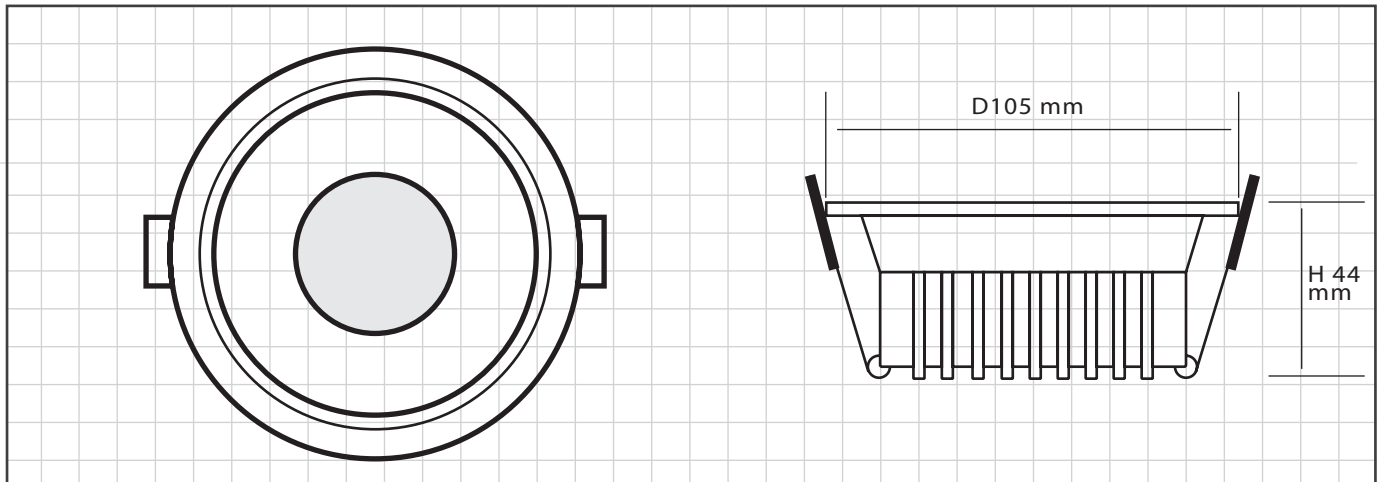

### LV-jaguar-12w

Power	12W
Efficiency	90 lm/w
Luminous flux [lm]	1080
CRI	>80
Inbut Voltage	AC 85-265V
Beam Angle	24°
Chip	COB
Driver	isolated
Body Color	Black - White
Dimension	D105*H44mm
Cut-out	90mm
EAN	6925222039208

## ■ Technical Drawing