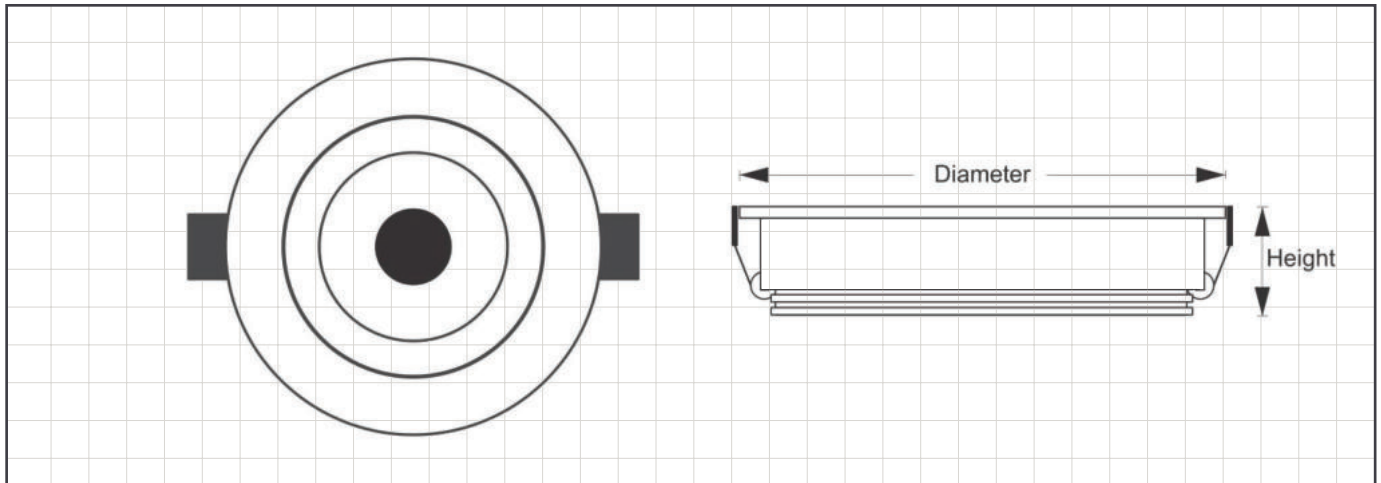

TYPE

SpotLight - Recessed

■ Technical Specification

	LV-COP-SLIM-7W	LV-COP-SLIM-12W
Power	7W	12W
Efficiency	120 lm/w	120 lm/w
LUMINOUS: flux [lm]	840	1440
CRI	>80	>80
Inbut Voltage	AC 85-265V	AC 85-265V
Beam Angle	25°	25°
Chip	COB	COB
Driver	isolated	isolated
Body Color	White / Black	White / Black
Dimension	D90*H27mm	D90*H29mm
Cut-out	70mm	70mm
EAN	6925222031011	6925222031028

Driver Brand Options 

Chip Brand Options  

■ Technical Drawing

■ Features

Ultra slim body

25° Beam Angle

A moving body at an angle of 25°

IP20