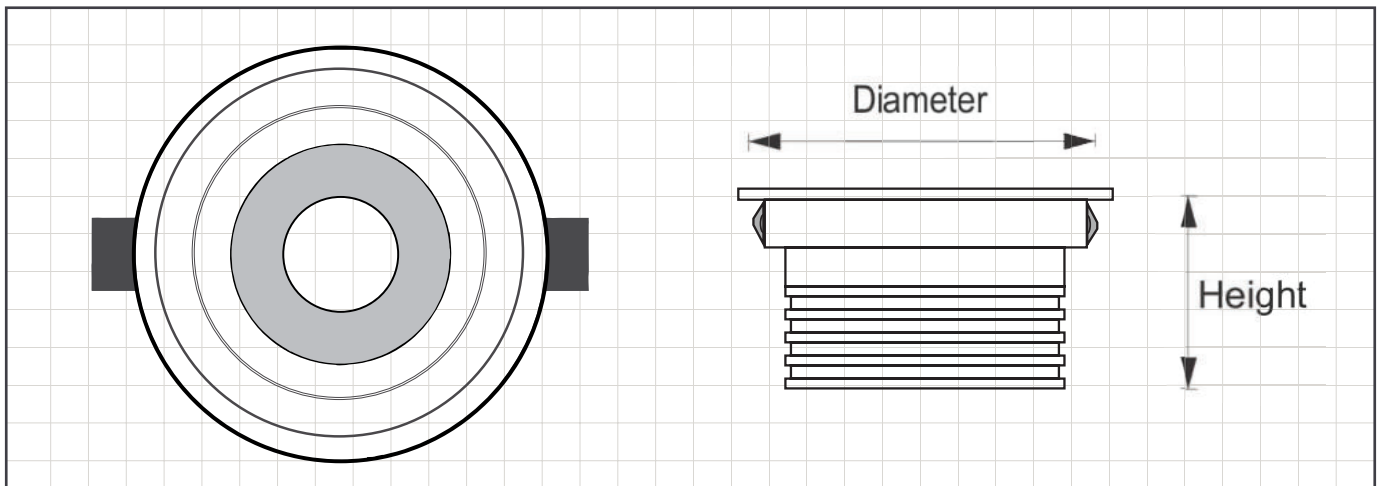

LV-MINI-COB SERIES

Mini light is a modern and stylish option for interior ceiling lighting. It typically comes in the form of a downlight and features a shape resembling a star.

Whether you need a single cob light or several to brighten up your space, this type of lighting is a creative and efficient choice. Its modern design and bright output make it a popular choice for both residential and commercial settings.

TYPE

DownLight - Recessed

■ Technical Specification

LV-MINI-COB-3W

Power	3W
Efficiency	120 lm/w
LUMINOUS: flux [lm]	360
CRI	>80
Inbut Voltage	AC 85-265V
Beam Angle	25°
Chip	COB
Driver	isolated
Body Color	White
Dimension	D49*H28mm
Cut-out	43mm
EAN	6925222032650

Driver Brand Options 

Chip Brand Options 

■ Technical Drawing

■ Features

25° Beam Angle

A moving body at an angle of 25°

IP20

NO FLICKER