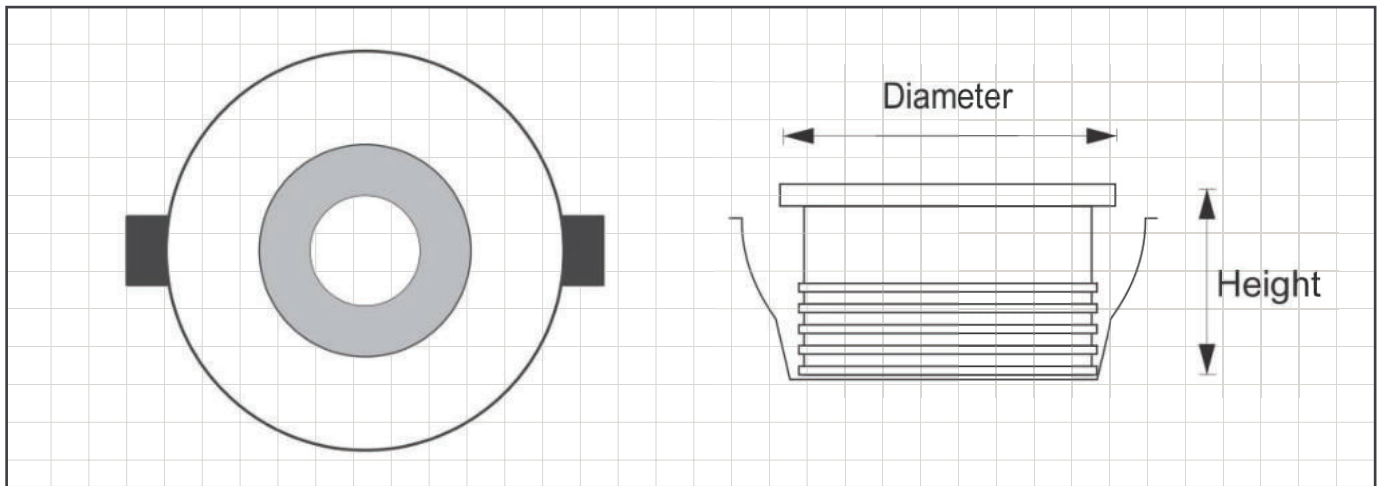

## ■ Technical Specification

LV-MINI-SMD-3W

Power	3W
Efficiency	120 lm/w
LUMINOUS: flux [lm]	360
CRI	>80
Inbut Voltage	AC 85-265V
Beam Angle	25°
Chip	SMD
Driver	isolated
Body Color	White
Dimension	D40*H32mm
Cut-out	33mm
EAN	6925222032858

## ■ Technical Drawing