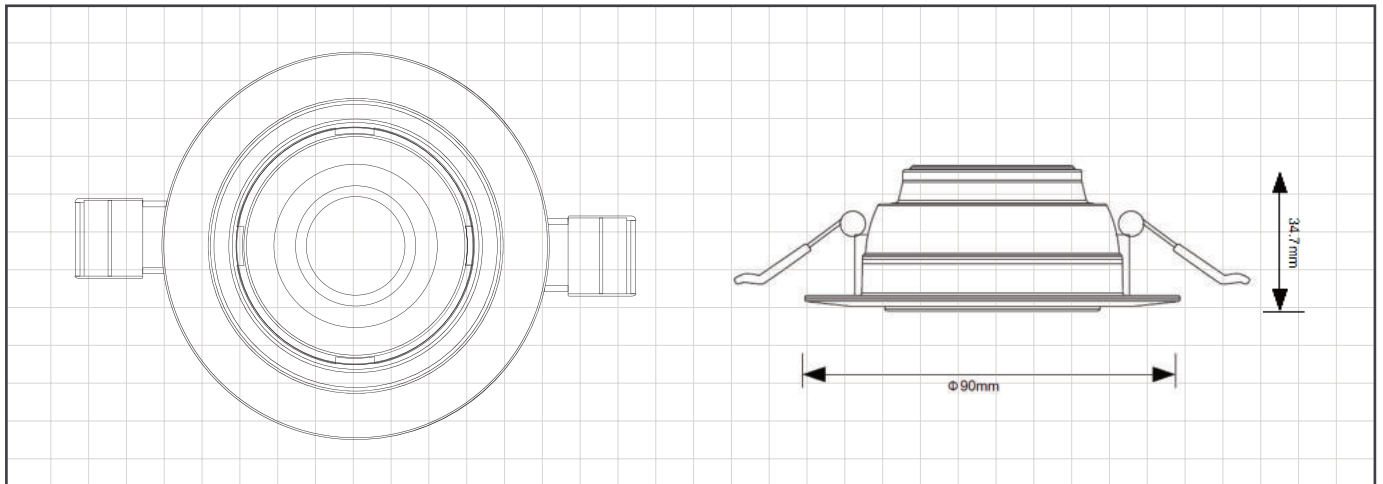

TYPE

DownLight - Recessed

■ Technical Specification

HAWK EYE

Power	7W
Efficiency	80 lm/w
LUMINOUS: flux (lm)	560
CRI	>80
Inbut Voltage	AC 85-265V
Beam Angle	25°
Chip	Samsung SMD
Driver	isolated
Body Color	White
Dimension	D90*H34.7mm
Cut-out	75mm
EAN	6925222034807

Driver Brand Options

LEVANT
Light

Chip Brand Options

SAMSUNG

■ Technical Drawing

■ Features

25° Beam Angle

Application General Lighting Show Room Office Healthcare Education