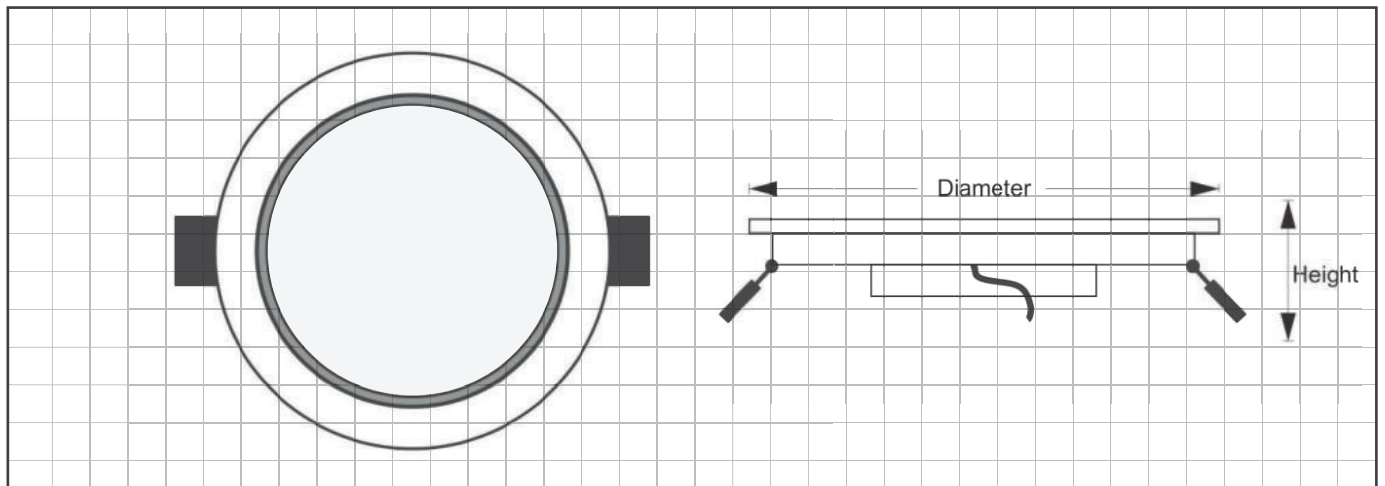

LV-TR SERIES

The lv-TR is a stylish and contemporary downlight that is perfect for modern interior ceiling lighting. Its ultra-slim construction and durable housing make it a reliable and long-lasting choice for your lighting needs. The downlight is designed to provide a high level of safety and is ideal for long-term use . This product is from a brand that is known for its quality . Discover the world of Levant and enhance your interior design with the lv-TR downlight.

TYPE

DownLight - Recessed

■ Technical Specification

	LV-TR-3w	LV-TR-8w	LV-TR-15w	LV-TR-20w
Power	3W	8W	15W	20W
Efficiency	100 lm/w	100 lm/w	100 lm/w	100 lm/w
LUMINOUS: flux [lm]	300	800	1500	2000
CRI	>80	>80	>80	>80
Inbut Voltage	AC 85-265V	AC 85-265V	AC 85-265V	AC 85-265V
Beam Angle	120°	120°	120°	120°
Chip	SMD	SMD	SMD	SMD
Driver	isolated	isolated	isolated	isolated
Body Color	White	White	White	White
Dimension	D82*H36mm	D116*H36mm	D166*H36mm	D220*H36mm
Cut-out	70mm	105mm	155mm	210mm
EAN	6925222036221	6925222036238	6925222036245	6925222036252

■ Technical Drawing

■ Features

120° Beam Angle

Ultra slim body

IP20

NO FLICKER

CCT [K]

6000K 4000K 3000K