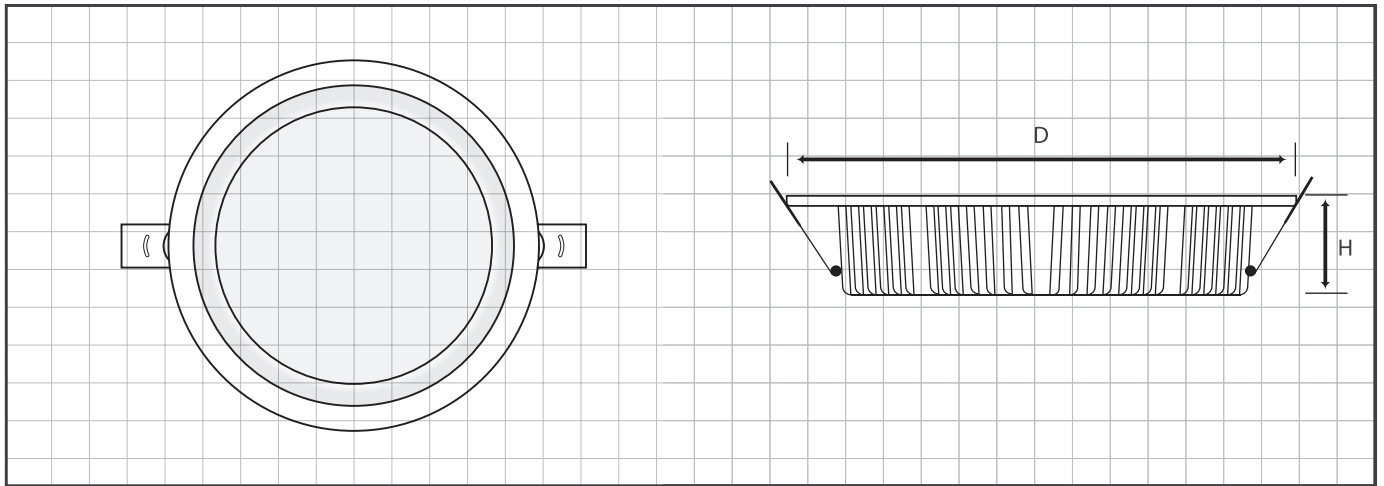

## TYPE

DownLight - Recessed

## ■ Technical Specification

	LV-TRIA-10W	LV-TRIA-16W	LV-TRIA-18W	LV-TRIA-24W	LV-TRIA-36W
Power	10W	16W	18W	24W	36W
Efficiency	100 lm/w	100 lm/w	100 lm/w	100 lm/w	120 lm/w
LUMINOUS: flux (lm)	1000	1600	1800	2400	4320
CRI	>80	>80	>80	>80	>80
Inbut Voltage	AC 85-265V	AC 85-265V	AC 85-265V	AC 85-265V	AC 85-265V
Beam Angle	100°	100°	100°	100°	100°
Chip	SMD	SMD	SMD	SMD	SMD
Driver	isolated	isolated	isolated	isolated	isolated
Body Color	White	White	White	White	White
Dimension	D100*H30mm	D120*H30mm	D145*H30mm	D170*H30mm	D230*H30mm
Cut-out	70mm	100mm	120mm	140mm	200mm
EAN	6925222037921	6925222037945	6925222037969	6925222037976	6925222037990

## ■ Features

100° Beam Angle

slim body

IP20

NO FLICKER

CCT 6000K 4000K 3000K

Body color

Life Span  
35000h