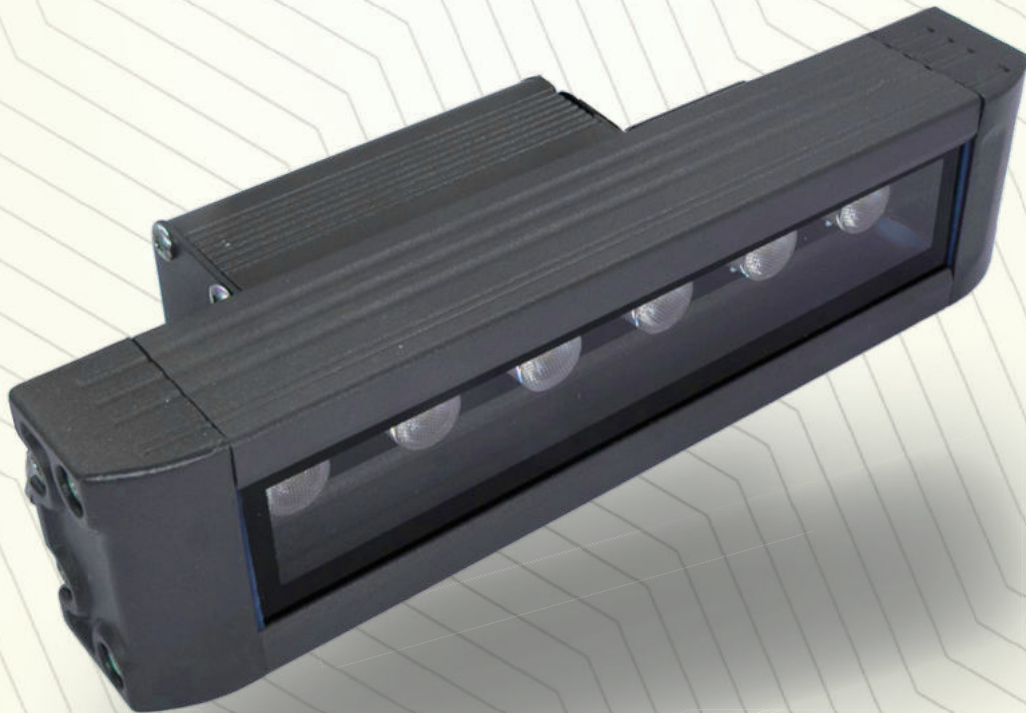

WALL WASHER

With combination design of Led linear light source and Lens. the led linear wall washer enjoys creative, small and beautiful shape. Provides an evenly distributed splash of gorgeous colors from 3000K to 6500K.

The lamp is designed with on-off function and can work well in outdoor environment.

Materials

premium aluminum, high-strength tempered glass, and longlasting optic lenses for your preferred beam angle.

■ Technical Specification

	LV-WW20	LV-WW30
Power:	6W	12W
Efficiency:	80 lm/w	80 lm/w
Luminous: flux [Lm]	480	960
CRI:	>80	>80
Voltage:	85 - 265V	85 - 265V
Power Factor:	≥90	≥90
Dimensions:	190x46.5x60	300x50x60
EAN	6925222079105	6925222079129

	LV-WW60	LV-WW100
Power:	24W	36W
Efficiency:	80 lm/w	80 lm/w
Luminous: flux [Lm]	1920	2880
CRI:	>80	>80
Voltage:	85 - 265V	85 - 265V
Power Factor:	≥90	≥90
Dimensions:	600x50x60	1000x50x60
EAN	6925222079150	6925222079181