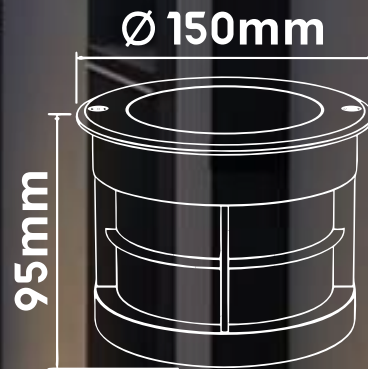

LEVANT

Light

LV-GFL

Waterproof Recessed Ground
Lights Outdoor

304 Stainless steel surface
die cast aluminum
PC

Inside the waterproof cover

	LV-GFL-10w	LV-GFL-15w
POWER:	10W	15W
Efficiency:	110-120lm/w	110-120lm/w
LUMINOUS: flux [lm]	1100 lm	1700 lm
CRI:	>80	>80
Material:	304Stainless steel surface+die cast aluminum+PC	
Dimension:	Φ130x95mm	Φ150x95mm
IP:	IP67	IP67
Input Voltage:	AC 85-265 V	AC 85-265 V
EAN:	6925222081108	6925222081115

Life Span
30000h

Applications:

Home Garden

School

Dormitory

DIMENSION

$\text{Ø}110\text{mm}$

$\text{Ø}140\text{mm}$