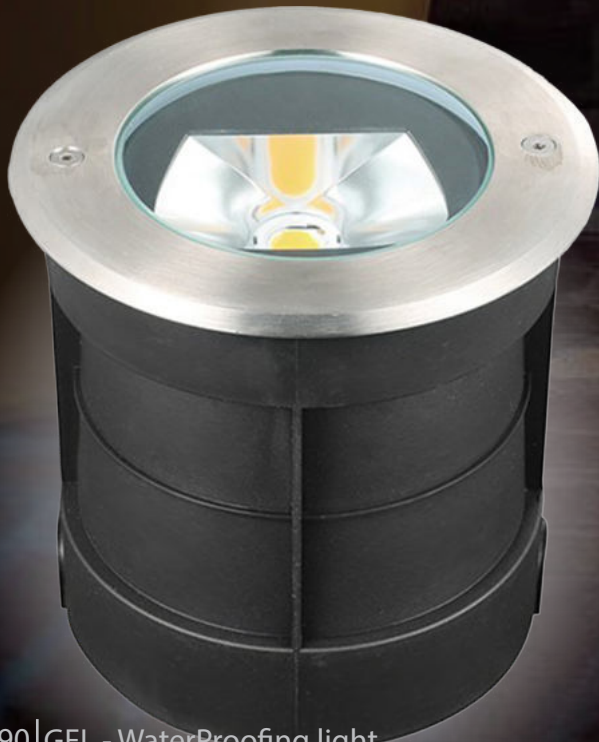

LEVANT

Light

LV-GFL

Waterproof Recessed Ground
Lights Outdoor

304 Stainless steel surface
die cast aluminum
PC

Inside the waterproof cover

	LV-GFL-10w	LV-GFL-15w
POWER:	10W	15W
Efficiency:	110-120lm/w	110-120lm/w
LUMINOUS: flux [lm]	1100 lm	1700 lm
CRI:	>80	>80
Material:	304Stainless steel surface+die cast aluminum+PC	
Dimension:	Φ130x95mm	Φ150x95mm
IP:	IP67	IP67
Input Voltage:	AC 85-265 V	AC 85-265 V
EAN:	6925222081108	6925222081115

Life Span
30000h

Applications:

Home Garden

School

Dormitory

DIMENSION

$\text{Ø}110\text{mm}$

$\text{Ø}140\text{mm}$