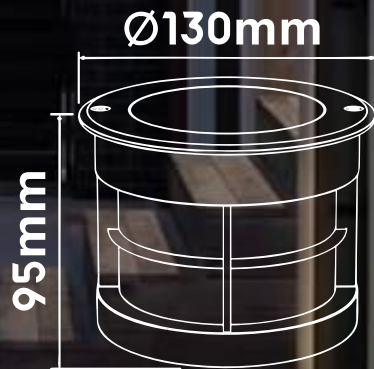

LEVANT

Light

LV-GFL

Waterproof Recessed Ground
Lights Outdoor

304 Stainless steel surface
die cast aluminum
PC

Inside the waterproof cover

	LV-GFL-10w	LV-GFL-15w
POWER:	10W	15W
Efficiency:	110-120lm/w	110-120lm/w
LUMINOUS: flux [lm]	1100 lm	1700 lm
CRI:	>80	>80
Material:	304Stainless steel surface+die cast aluminum+PC	
Dimension:	Φ130x95mm	Φ150x95mm
IP:	IP67	IP67
Input Voltage:	AC 85-265 V	AC 85-265 V
EAN:	6925222081108	6925222081115

Life Span
30000h

Applications:

Home Garden

School

Dormitory

DIMENSION

$\text{Ø}110\text{mm}$

$\text{Ø}140\text{mm}$