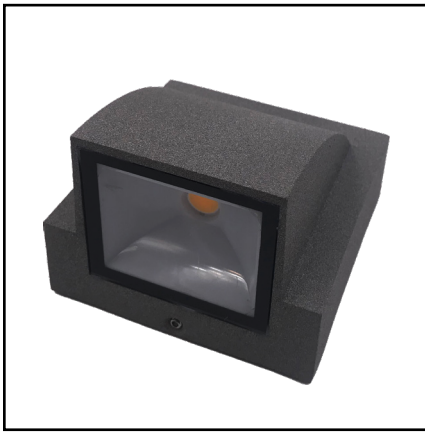

# LEVANT

*Light*

## LV-B

LED outdoor wall lamp

LV-B4

POWER:	5W
Efficiency:	110-120lm/w
LUMINOUS: flux [lm]	600lm
CRI:	>80
Dimension:	87x65x87mm
IP:	IP54
Input Voltage:	AC 85-265 V
EAN:	6925222081306

Life Span  
30000h

# Applications:

Home Garden

Home

Dormitory

LV-B3

POWER:	2*5W
Efficiency:	110-120lm/w
LUMINOUS: flux [lm]	2*600lm
CRI:	>80
Dimension:	87x65x162mm
IP:	IP54
Input Voltage:	AC 85-265 V
EAN:	6925222081405

Life Span  
30000h