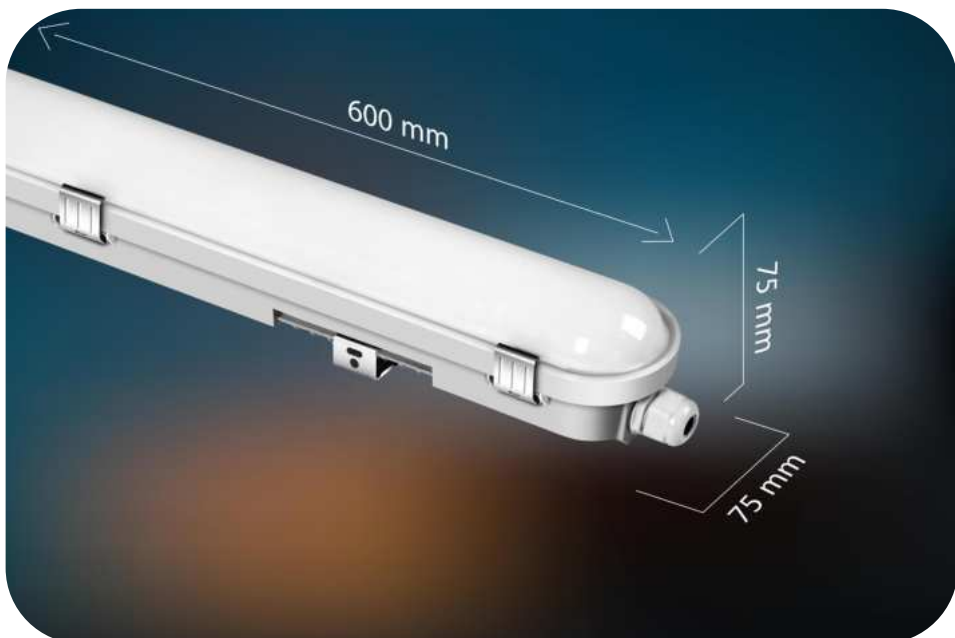

LIT-540

LIT-540 - WaterProofing light