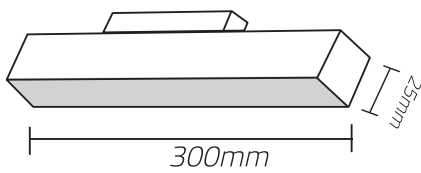

LV -

MGL

■ Technical Specification

	LV-MGL-30	LV-MGL-60	LV-MGL-90	LV-MGL-120
Power:	12W	24W	36W	48W
Luminous: flux [Lm]	90 lm/w	90 lm/w	90 lm/w	90 lm/w
CRI:	>90	>90	>90	>90
Input Voltage:	48V	48V	48V	48V
Chip:	Osram	Osram	Osram	Osram
Dimensions:	L300*W22*H38 mm	L600*W22*H38 mm	L900*W22*H38 mm	L1200*W22*H38 mm
EAN	6925222091510	6925222091527	6925222091534	6925222091541

■ Technical Drawing and Features

IP20

NO FLICKER

6000K 4000K 3000K

Body color

Life Span
35000h

Efficiency
90 m/w

Application  Shopping market  Restaurant  Office  House