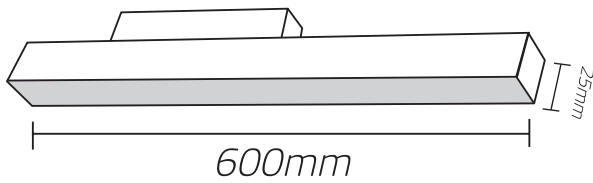

LV -

MGL

■ Technical Specification

	LV-MGL-30	LV-MGL-60	LV-MGL-90	LV-MGL-120
Power:	12W	24W	36W	48W
Luminous: flux [Lm]	90 lm/w	90 lm/w	90 lm/w	90 lm/w
CRI:	>90	>90	>90	>90
Input Voltage:	48V	48V	48V	48V
Chip:	Osram	Osram	Osram	Osram
Dimensions:	L300*W22*H38 mm	L600*W22*H38 mm	L900*W22*H38 mm	L1200*W22*H38 mm
EAN	6925222091510	6925222091527	6925222091534	6925222091541

■ Technical Drawing and Features

IP20

NO FLICKER

6000K 4000K 3000K

Body color

Life Span
35000h

Efficiency
90 m/w

Application  Shopping market  Restaurant  Office  House