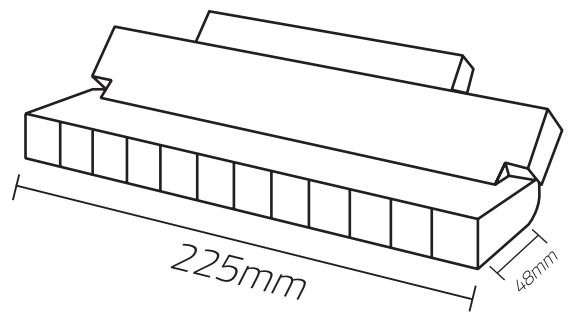

■ Technical Specification

	LV-MGLM180-6W	LV-MGLM180-12W	LV-MGLM180-18W	LV-MGLM180-24W
Power:	6W	12W	18W	24W
Luminous: flux [Lm]	90 lm/w	90 lm/w	90 lm/w	90 lm/w
CRI:	>90	>90	>90	>90
Input Voltage:	48V	48V	48V	48V
Chip:	Osram	Osram	Osram	Osram
Dimensions:	L112*W22*H136 mm	L225*W22*H136 mm	L355*W22*H136 mm	L485*W22*H136 mm
EAN	6925222091817	6925222091824	6925222091831	6925222091848

■ Technical Drawing and Features

Application Shopping market Restaurant Office House