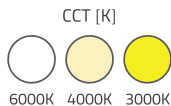

■ Technical Specification

	LV-MGLM180-6W	LV-MGLM180-12W	LV-MGLM180-18W	LV-MGLM180-24W
Power:	6W	12W	18W	24W
Luminous: flux [Lm]	90 lm/w	90 lm/w	90 lm/w	90 lm/w
CRI:	>90	>90	>90	>90
Input Voltage:	48V	48V	48V	48V
Chip:	Osram	Osram	Osram	Osram
Dimensions:	L112*W22*H136 mm	L225*W22*H136 mm	L355*W22*H136 mm	L485*W22*H136 mm
EAN	6925222091817	6925222091824	6925222091831	6925222091848

■ Technical Drawing and Features

Application Shopping market Restaurant Office House