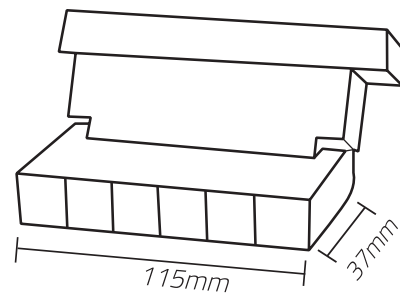

■ Technical Specification

	LV-MGLM180-6W	LV-MGLM180-12W	LV-MGLM180-18W	LV-MGLM180-24W
Power:	6W	12W	18W	24W
Luminous: flux [Lm]	90 lm/w	90 lm/w	90 lm/w	90 lm/w
CRI:	>90	>90	>90	>90
Input Voltage:	48V	48V	48V	48V
Chip:	Osram	Osram	Osram	Osram
Dimensions:	L112*W22*H136 mm	L225*W22*H136 mm	L355*W22*H136 mm	L485*W22*H136 mm
EAN	6925222091817	6925222091824	6925222091831	6925222091848

■ Technical Drawing and Features

Application Shopping market Restaurant Office House