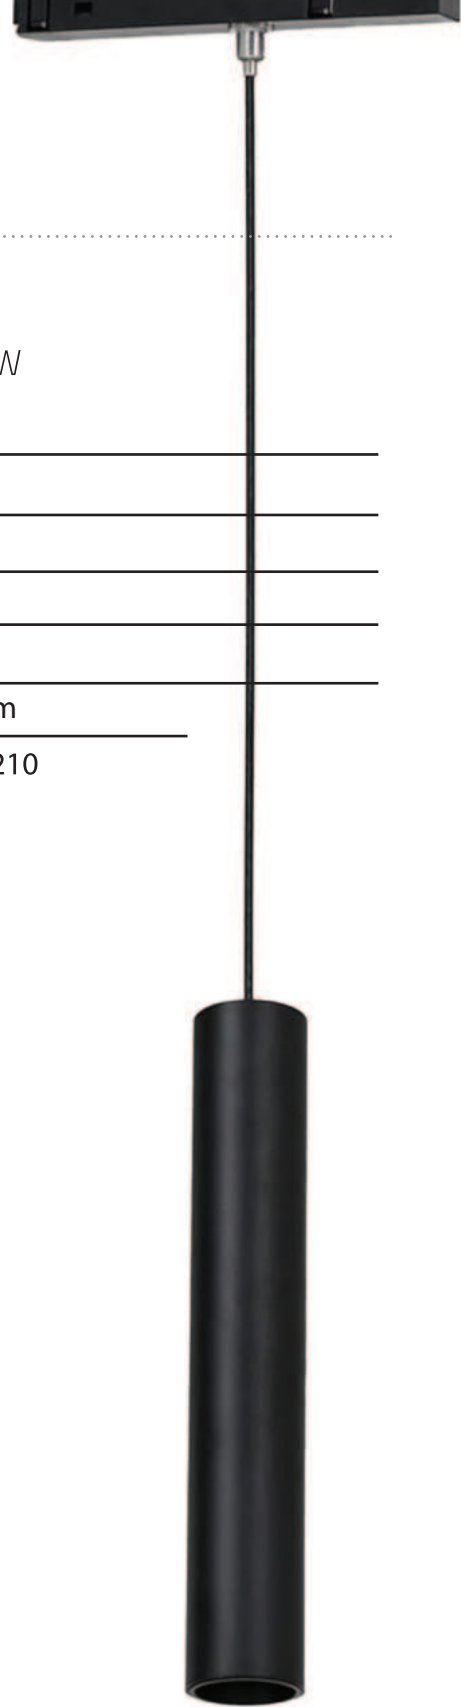

LV-GL-HT

■ Technical Specification

	LV-MGL-HT-7W	LV-MGL-HT-12W
Power:	7W	12W
Luminous: flux [Lm]	90 lm/w	90 lm/w
CRI:	>90	>90
Input Voltage:	48V	48V
Chip:	Osram	Osram
Dimension:	D36*H300mm	D46*H300mm
EAN	6925222092203	6925222092210

IP20

NO FLICKER

6000K 4000K 3000K

Body color

Life Span
35000h

Efficiency
90 lm/w

Application Shopping market Restaurant Office House