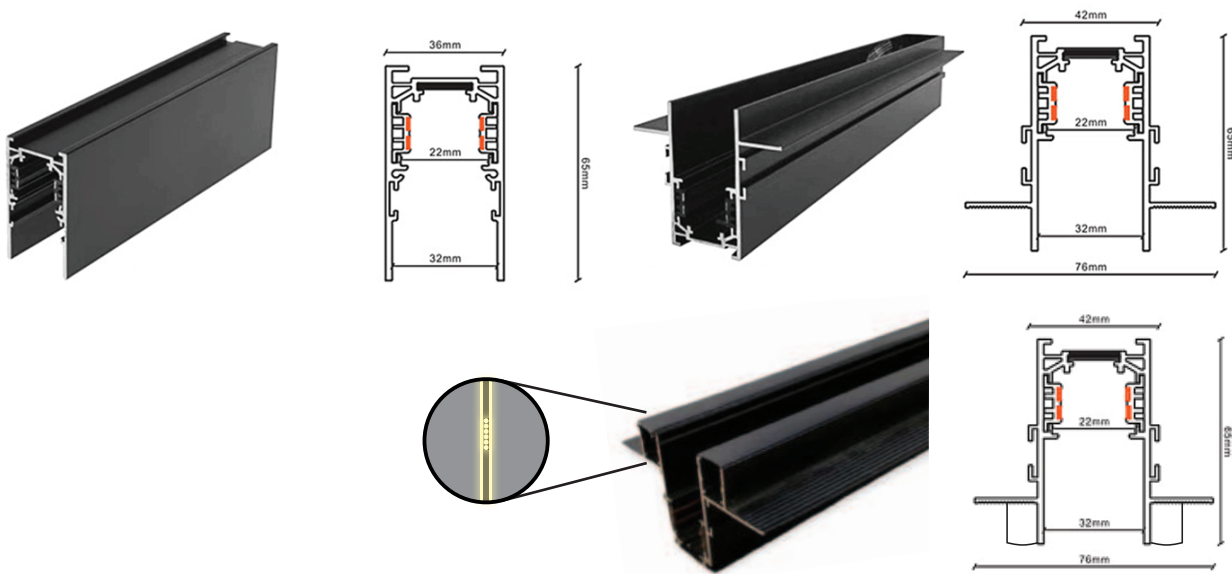

# MAGNETIC LIGHT RAILS

High quality mounted led magnetic track.

TRACK Surface Magnetic lighting Track, Suspension magnetic rail, Recessed magnetic light track optional.

There are three different installation rails to meet all your different installation requirements.

It is made from the high-grade aluminum extrusions that can be recessed, surface mount, and pendant installation. the track rail has the invisible conductive copper strip on both sides inside the track.

## ■ Dimension [mm]

## ■ Technical Specification

	LV-MGR-A	LV-MGR-B	LV-MGR-BD2
COLOR:	● BLK	● BLK	● BLK
Material:	Aluminum	Aluminum	Aluminum
Input Voltage:	48V	48V	48V
Installation:	Apparent	Burial	Burial+ two led rails
IP Rate:	IP 20	IP 20	IP 20
Size:	1M-2M-3M	1M-2M-3M	1M-2M-3M
EAN	6925222093101	6925222093309	6925222093507