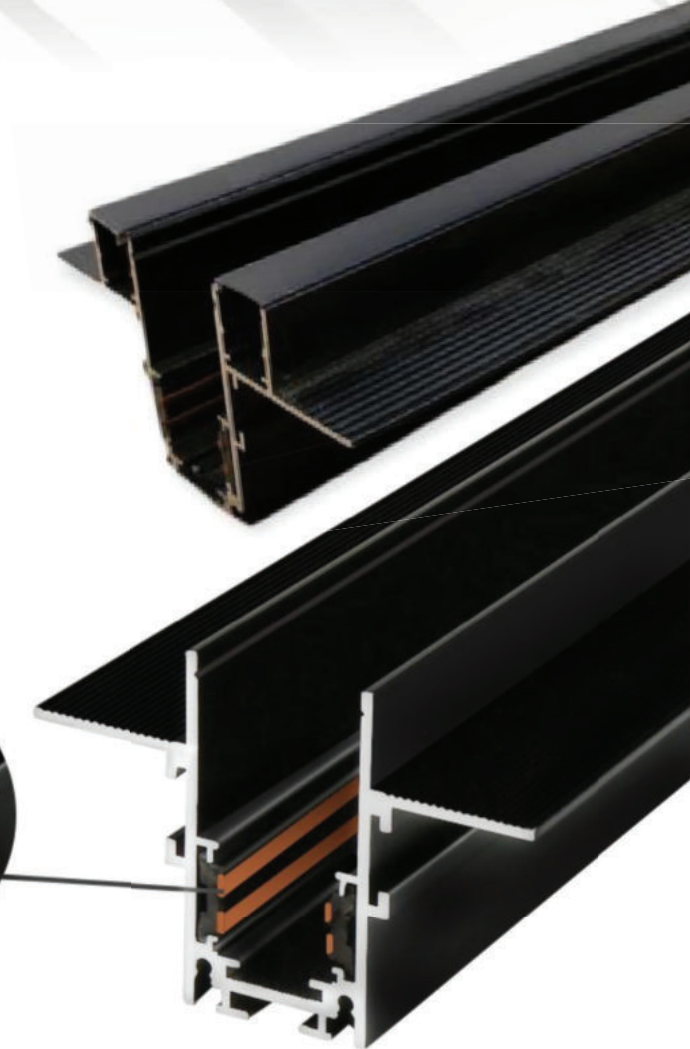

# MAGNETIC LIGHT RAILS

High quality mounted led magnetic track.

TRACK Surface Magnetic lighting Track, Suspension magnetic rail, Recessed magnetic light track optional.

There are three different installation rails to meet all your different installation requirements.

It is made from the high-grade aluminum extrusions that can be recessed, surface mount, and pendant installation. the track rail has the invisible conductive copper strip on both sides inside the track.

## ■ Technical Specification

	LV-MGR-A	LV-MGR-B	LV-MGR-BD2
COLOR:	● BLK	● BLK	● BLK
Material:	Aluminum	Aluminum	Aluminum
Input Voltage:	48V	48V	48V
Installation:	Apparent	Burial	Burial+ two led rails
IP Rate:	IP 20	IP 20	IP 20
Size:	1M-2M-3M	1M-2M-3M	1M-2M-3M
EAN	6925222093101	6925222093309	6925222093507