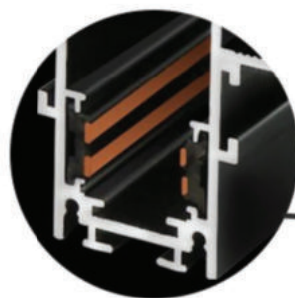

# MAGNETIC LIGHT RAILS

High quality mounted led magnetic track.

TRACK Surface Magnetic lighting Track, Suspension magnetic rail, Recessed magnetic light track optional.

There are three different installation rails to meet all your different installation requirements.

It is made from the high-grade aluminum extrusions that can be recessed, surface mount, and pendant installation. the track rail has the invisible conductive copper strip on both sides inside the track.

## ■ Technical Specification

	LV-MGR-A	LV-MGR-B	LV-MGR-BD2
COLOR:	● BLK	● BLK	● BLK
Material:	Aluminum	Aluminum	Aluminum
Input Voltage:	48V	48V	48V
Installation:	Apparent	Burial	Burial+ two led rails
IP Rate:	IP 20	IP 20	IP 20
Size:	1M-2M-3M	1M-2M-3M	1M-2M-3M
EAN	6925222093101	6925222093309	6925222093507