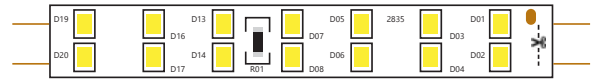

	LVS-220V-144L	LVS-220V-240L
Power:	7-8W	10-12 W
Lumen\meter:	750 lm/m	960 lm/m
Array:	Single Line	Double Line
Color temp:	3000-6500	3000-6500
PCB:	5 mm	8 mm
FPC:	8 mm	12 mm
Input Voltage:	AC220V	AC220V
IP Rate:	IP65	IP65
CRI:	>80	>80
Led QTY:	144 Led/m	240 Led/m
Chip:	2835	2835
Length\Roll:	50 - 100 m	50 - 100 m

■ Application

- stairs
- Facade lighting
- theaters
- Emergency lighting, road marking
- commercial light and shop windows

CRI >80	AC 220V	IP65
FPC 15mm	CHIP 2835	CE
Cut Length 100 cm	SMD LED Chip	Dimmable

	LVS-220V-276L	LVS-220V-360L
Power:	12-14 W	14-16 W
Lumen\meter:	1160 lm/m	1500 lm/m
Array:	Triple Line	Triple Line
Color temp:	3000-6500	3000-6500
PCB:	8mm	8mm
FPC:	15mm	15mm
Input Voltage:	AC220V	AC220V
IP Rate:	IP65	IP65
CRI:	>80	>80
Led QTY:	276 Led/m	360 Led/m
Chip:	2835	2835
Length\Roll:	50 - 100 m	50 - 100 m

LV5-220V-2835-180L-12mm-3line-8w

Power:	8 W
Lumen\watt:	100 lm/w
Lumen\meter:	850 lm/m
PCB:	12mm
FBC:	17.7 mm
Input Voltage:	AC 220V
IP Rate:	IP65
Led QTY:	180 Led/m
CRI:	>70
Length\Roll:	50/100 m

CCT [K]