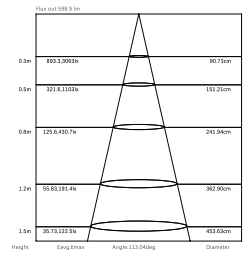

	LVS-220V-144L	LVS-220V-240L
Power:	7-8W	10-12 W
Lumen\meter:	750 lm/m	960 lm/m
Array:	Single Line	Double Line
Color temp:	3000-6500	3000-6500
PCB:	5 mm	8 mm
FPC:	8 mm	12 mm
Input Voltage:	AC220V	AC220V
IP Rate:	IP65	IP65
CRI:	>80	>80
Led QTY:	144 Led/m	240 Led/m
Chip:	2835	2835
Length\Roll:	50 - 100 m	50 - 100 m

	LVS-220V-276L	LVS-220V-360L
Power:	12-14 W	14-16 W
Lumen\meter:	1160 lm/m	1500 lm/m
Array:	Triple Line	Triple Line
Color temp:	3000-6500	3000-6500
PCB:	8mm	8mm
FPC:	15mm	15mm
Input Voltage:	AC220V	AC220V
IP Rate:	IP65	IP65
CRI:	>80	>80
Led QTY:	276 Led/m	360 Led/m
Chip:	2835	2835
Length\Roll:	50 - 100 m	50 - 100 m

LV5-220V-2835-180L-12mm-3line-8w

Power:	8 W
Lumen\watt:	100 lm/w
Lumen\meter:	850 lm/m
PCB:	12mm
FBC:	17.7 mm
Input Voltage:	AC 220V
IP Rate:	IP65
Led QTY:	180 Led/m
CRI:	>70
Length\Roll:	50/100 m

CCT [K]