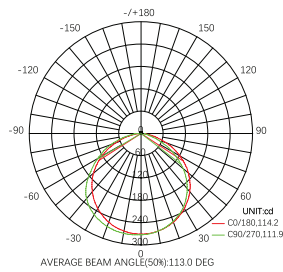

	LVS-220V-144L	LVS-220V-240L
Power:	7-8W	10-12 W
Lumen\meter:	750 lm/m	960 lm/m
Array:	Single Line	Double Line
Color temp:	3000-6500	3000-6500
PCB:	5 mm	8 mm
FPC:	8 mm	12 mm
Input Voltage:	AC220V	AC220V
IP Rate:	IP65	IP65
CRI:	>80	>80
Led QTY:	144 Led/m	240 Led/m
Chip:	2835	2835
Length\Roll:	50 - 100 m	50 - 100 m

	LVS-220V-276L	LVS-220V-360L
Power:	12-14 W	14-16 W
Lumen\meter:	1160 lm/m	1500 lm/m
Array:	Triple Line	Triple Line
Color temp:	3000-6500	3000-6500
PCB:	8mm	8mm
FPC:	15mm	15mm
Input Voltage:	AC220V	AC220V
IP Rate:	IP65	IP65
CRI:	>80	>80
Led QTY:	276 Led/m	360 Led/m
Chip:	2835	2835
Length\Roll:	50 - 100 m	50 - 100 m

CCT [K]

6000K 4000K 3000K

Application

- stairs
- Facade lighting
- theaters
- Emergency lighting, road marking
- commercial light and shop windows

Bridges

LVS-220V-2835-240LED/M-12mm-13w-2line-IP44

Power:	13 W
Lumen\watt:	90 lm/w
Lumen\meter:	1200 lm/m
PCB:	12mm
FBC:	13.5x5.3 mm
Input Voltage:	AC 220V
IP Rate:	IP65
Led QTY:	240 Led/m
CRI:	>80
Length\Roll:	50 m

LV5-220V-2835-180L-12mm-3line-8w

Power:	8 W
Lumen\watt:	100 lm/w
Lumen\meter:	850 lm/m
PCB:	12mm
FBC:	17.7 mm
Input Voltage:	AC 220V
IP Rate:	IP65
Led QTY:	180 Led/m
CRI:	>70
Length\Roll:	50/100 m

CCT [K]