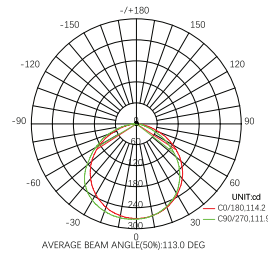

	LVS-220V-144L	LVS-220V-240L
Power:	7-8W	10-12 W
Lumen\meter:	750 lm/m	960 lm/m
Array:	Single Line	Double Line
Color temp:	3000-6500	3000-6500
PCB:	5 mm	8 mm
FPC:	8 mm	12 mm
Input Voltage:	AC220V	AC220V
IP Rate:	IP65	IP65
CRI:	>80	>80
Led QTY:	144 Led/m	240 Led/m
Chip:	2835	2835
Length\Roll:	50 - 100 m	50 - 100 m

	LVS-220V-276L	LVS-220V-360L
Power:	12-14 W	14-16 W
Lumen\meter:	1160 lm/m	1500 lm/m
Array:	Triple Line	Triple Line
Color temp:	3000-6500	3000-6500
PCB:	8mm	8mm
FPC:	15mm	15mm
Input Voltage:	AC220V	AC220V
IP Rate:	IP65	IP65
CRI:	>80	>80
Led QTY:	276 Led/m	360 Led/m
Chip:	2835	2835
Length\Roll:	50 - 100 m	50 - 100 m

CCT [K]

6000K 4000K 3000K

Application

- stairs
- Facade lighting
- theaters
- Emergency lighting, road marking
- commercial light and shop windows

Bridges

LVS-220V-2835-240LED/M-12mm-13w-2line-IP44

Power:	13 W
Lumen\watt:	90 lm/w
Lumen\meter:	1200 lm/m
PCB:	12mm
FBC:	13.5x5.3 mm
Input Voltage:	AC 220V
IP Rate:	IP65
Led QTY:	240 Led/m
CRI:	>80
Length\Roll:	50 m

LV5-220V-2835-180L-12mm-3line-8w

Power:	8 W
Lumen\watt:	100 lm/w
Lumen\meter:	850 lm/m
PCB:	12mm
FBC:	17.7 mm
Input Voltage:	AC 220V
IP Rate:	IP65
Led QTY:	180 Led/m
CRI:	>70
Length\Roll:	50/100 m

CCT [K]