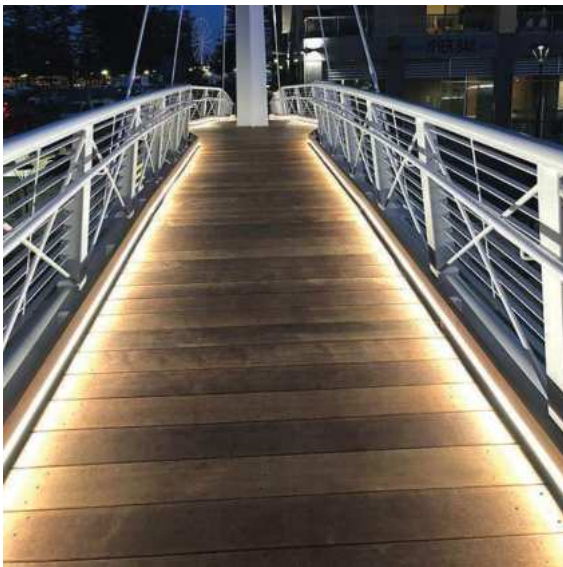

■ Application

- stairs
- Facade lighting
- theaters
- Emergency lighting, road marking
- commercial light and shop windows

CRI >80	AC 220V	IP65
FPC 15mm	CHIP 2835	CE
Cut Length 100 cm	SMD LED Chip	Dimmable

CCT [K]

6000K 4000K 3000K

Application

- stairs
- Facade lighting
- theaters
- Emergency lighting, road marking
- commercial light and shop windows

Bridges

LVS-220V-2835-240LED/M-12mm-13w-2line-IP44

Power:	13 W
Lumen\watt:	90 lm/w
Lumen\meter:	1200 lm/m
PCB:	12mm
FBC:	13.5x5.3 mm
Input Voltage:	AC 220V
IP Rate:	IP65
Led QTY:	240 Led/m
CRI:	>80
Length\Roll:	50 m

■ Application

- stairs
- Facade lighting
- theaters

- Bridges
- Emergency lighting, road marking
- commercial light and shop windows

CHIP 2835	AC 220V	IP65
CRI >80	FBC 12mm	
Cut Length 1m	CE	
SMD LED Chip	Dimmable	