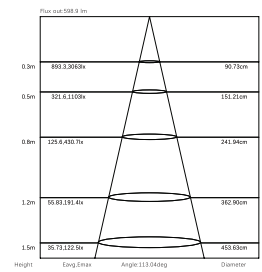

	LVS-220V-276L	LVS-220V-360L
Power:	12-14 W	14-16 W
Lumen\meter:	1160 lm/m	1500 lm/m
Array:	Triple Line	Triple Line
Color temp:	3000-6500	3000-6500
PCB:	8mm	8mm
FPC:	15mm	15mm
Input Voltage:	AC220V	AC220V
IP Rate:	IP65	IP65
CRI:	>80	>80
Led QTY:	276 Led/m	360 Led/m
Chip:	2835	2835
Length\Roll:	50 - 100 m	50 - 100 m

LV5-220V-2835-180L-12mm-3line-8w

Power:	8 W
Lumen\watt:	100 lm/w
Lumen\meter:	850 lm/m
PCB:	12mm
FBC:	17.7 mm
Input Voltage:	AC 220V
IP Rate:	IP65
Led QTY:	180 Led/m
CRI:	>70
Length\Roll:	50/100 m

CCT [K]