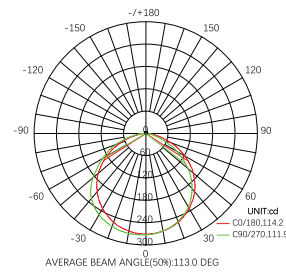

	LVS-220V-276L	LVS-220V-360L
Power:	12-14 W	14-16 W
Lumen\meter:	1160 lm/m	1500 lm/m
Array:	Triple Line	Triple Line
Color temp:	3000-6500	3000-6500
PCB:	8mm	8mm
FPC:	15mm	15mm
Input Voltage:	AC220V	AC220V
IP Rate:	IP65	IP65
CRI:	>80	>80
Led QTY:	276 Led/m	360 Led/m
Chip:	2835	2835
Length\Roll:	50 - 100 m	50 - 100 m

LV5-220V-2835-180L-12mm-3line-8w

Power:	8 W
Lumen\watt:	100 lm/w
Lumen\meter:	850 lm/m
PCB:	12mm
FBC:	17.7 mm
Input Voltage:	AC 220V
IP Rate:	IP65
Led QTY:	180 Led/m
CRI:	>70
Length\Roll:	50/100 m

CCT [K]