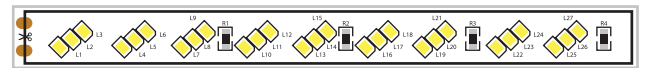

CHIP 2835	AC 220V	IP65
CRI >80	FBC 12mm	
Cut Length 1m	CE	
SMD LED Chip	Dimmable	

LV5-220V-2835-180L-12mm-3line-8w

Power:	8 W
Lumen\watt:	100 lm/w
Lumen\meter:	850 lm/m
PCB:	12mm
FBC:	17.7 mm
Input Voltage:	AC 220V
IP Rate:	IP65
Led QTY:	180 Led/m
CRI:	>70
Length\Roll:	50/100 m