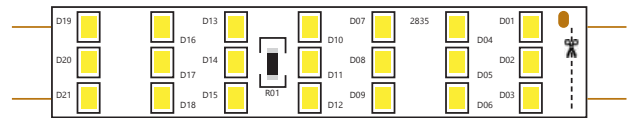

	LVS-220V-144L	LVS-220V-240L
Power:	7-8W	10-12 W
Lumen\meter:	750 lm/m	960 lm/m
Array:	Single Line	Double Line
Color temp:	3000-6500	3000-6500
PCB:	5 mm	8 mm
FPC:	8 mm	12 mm
Input Voltage:	AC220V	AC220V
IP Rate:	IP65	IP65
CRI:	>80	>80
Led QTY:	144 Led/m	240 Led/m
Chip:	2835	2835
Length\Roll:	50 - 100 m	50 - 100 m

■ Application

- stairs
- Facade lighting
- theaters
- Emergency lighting, road marking
- commercial light and shop windows

CRI >80	AC 220V	IP65
FPC 15mm	CHIP 2835	CE
Cut Length 100 cm	SMD LED Chip	Dimmable

	LVS-220V-276L	LVS-220V-360L
Power:	12-14 W	14-16 W
Lumen\meter:	1160 lm/m	1500 lm/m
Array:	Triple Line	Triple Line
Color temp:	3000-6500	3000-6500
PCB:	8mm	8mm
FPC:	15mm	15mm
Input Voltage:	AC220V	AC220V
IP Rate:	IP65	IP65
CRI:	>80	>80
Led QTY:	276 Led/m	360 Led/m
Chip:	2835	2835
Length\Roll:	50 - 100 m	50 - 100 m

CCT [K]

6000K 4000K 3000K

Application

- stairs
- Facade lighting
- theaters
- Emergency lighting, road marking
- commercial light and shop windows

Bridges

LVS-220V-2835-240LED/M-12mm-13w-2line-IP44

Power:	13 W
Lumen\watt:	90 lm/w
Lumen\meter:	1200 lm/m
PCB:	12mm
FBC:	13.5x5.3 mm
Input Voltage:	AC 220V
IP Rate:	IP65
Led QTY:	240 Led/m
CRI:	>80
Length\Roll:	50 m