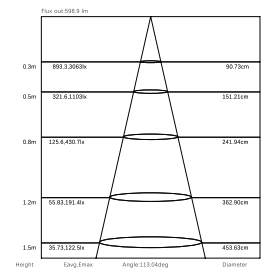

	LVS-220V-144L	LVS-220V-240L
Power:	7-8W	10-12 W
Lumen\meter:	750 lm/m	960 lm/m
Array:	Single Line	Double Line
Color temp:	3000-6500	3000-6500
PCB:	5 mm	8 mm
FPC:	8 mm	12 mm
Input Voltage:	AC220V	AC220V
IP Rate:	IP65	IP65
CRI:	>80	>80
Led QTY:	144 Led/m	240 Led/m
Chip:	2835	2835
Length\Roll:	50 - 100 m	50 - 100 m

	LVS-220V-276L	LVS-220V-360L
Power:	12-14 W	14-16 W
Lumen\meter:	1160 lm/m	1500 lm/m
Array:	Triple Line	Triple Line
Color temp:	3000-6500	3000-6500
PCB:	8mm	8mm
FPC:	15mm	15mm
Input Voltage:	AC220V	AC220V
IP Rate:	IP65	IP65
CRI:	>80	>80
Led QTY:	276 Led/m	360 Led/m
Chip:	2835	2835
Length\Roll:	50 - 100 m	50 - 100 m

CCT [K]

6000K 4000K 3000K

Application

- stairs
- Facade lighting
- theaters
- Emergency lighting, road marking
- commercial light and shop windows

Bridges

LVS-220V-2835-240LED/M-12mm-13w-2line-IP44

Power:	13 W
Lumen\watt:	90 lm/w
Lumen\meter:	1200 lm/m
PCB:	12mm
FBC:	13.5x5.3 mm
Input Voltage:	AC 220V
IP Rate:	IP65
Led QTY:	240 Led/m
CRI:	>80
Length\Roll:	50 m

LV5-220V-2835-180L-12mm-3line-8w

Power:	8 W
Lumen\watt:	100 lm/w
Lumen\meter:	850 lm/m
PCB:	12mm
FBC:	17.7 mm
Input Voltage:	AC 220V
IP Rate:	IP65
Led QTY:	180 Led/m
CRI:	>70
Length\Roll:	50/100 m

CCT [K]