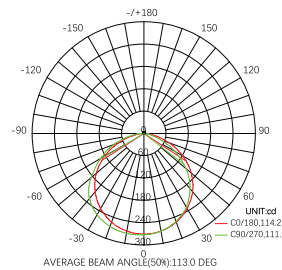

	LVS-220V-144L	LVS-220V-240L
Power:	7-8W	10-12 W
Lumen\meter:	750 lm/m	960 lm/m
Array:	Single Line	Double Line
Color temp:	3000-6500	3000-6500
PCB:	5 mm	8 mm
FPC:	8 mm	12 mm
Input Voltage:	AC220V	AC220V
IP Rate:	IP65	IP65
CRI:	>80	>80
Led QTY:	144 Led/m	240 Led/m
Chip:	2835	2835
Length\Roll:	50 - 100 m	50 - 100 m

■ Application

- stairs
- Facade lighting
- theaters
- Emergency lighting, road marking
- commercial light and shop windows

CRI >80	AC 220V	IP65
FPC 15mm	CHIP 2835	CE
Cut Length 100 cm	SMD LED Chip	Dimmable

	LVS-220V-276L	LVS-220V-360L
Power:	12-14 W	14-16 W
Lumen\meter:	1160 lm/m	1500 lm/m
Array:	Triple Line	Triple Line
Color temp:	3000-6500	3000-6500
PCB:	8mm	8mm
FPC:	15mm	15mm
Input Voltage:	AC220V	AC220V
IP Rate:	IP65	IP65
CRI:	>80	>80
Led QTY:	276 Led/m	360 Led/m
Chip:	2835	2835
Length\Roll:	50 - 100 m	50 - 100 m

LV5-220V-2835-180L-12mm-3line-8w

Power:	8 W
Lumen\watt:	100 lm/w
Lumen\meter:	850 lm/m
PCB:	12mm
FBC:	17.7 mm
Input Voltage:	AC 220V
IP Rate:	IP65
Led QTY:	180 Led/m
CRI:	>70
Length\Roll:	50/100 m

CCT [K]