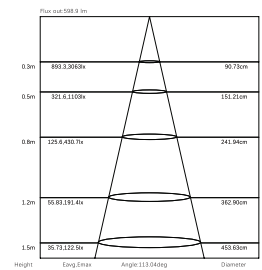

	LVS-220V-144L	LVS-220V-240L
Power:	7-8W	10-12 W
Lumen\meter:	750 lm/m	960 lm/m
Array:	Single Line	Double Line
Color temp:	3000-6500	3000-6500
PCB:	5 mm	8 mm
FPC:	8 mm	12 mm
Input Voltage:	AC220V	AC220V
IP Rate:	IP65	IP65
CRI:	>80	>80
Led QTY:	144 Led/m	240 Led/m
Chip:	2835	2835
Length\Roll:	50 - 100 m	50 - 100 m

■ Application

- stairs
- Facade lighting
- theaters
- Emergency lighting, road marking
- commercial light and shop windows

CRI >80	AC 220V	IP65
FPC 15mm	CHIP 2835	CE
Cut Length 100 cm	SMD LED Chip	Dimmable

	LVS-220V-276L	LVS-220V-360L
Power:	12-14 W	14-16 W
Lumen\meter:	1160 lm/m	1500 lm/m
Array:	Triple Line	Triple Line
Color temp:	3000-6500	3000-6500
PCB:	8mm	8mm
FPC:	15mm	15mm
Input Voltage:	AC220V	AC220V
IP Rate:	IP65	IP65
CRI:	>80	>80
Led QTY:	276 Led/m	360 Led/m
Chip:	2835	2835
Length\Roll:	50 - 100 m	50 - 100 m

LV5-220V-2835-180L-12mm-3line-8w

Power:	8 W
Lumen\watt:	100 lm/w
Lumen\meter:	850 lm/m
PCB:	12mm
FBC:	17.7 mm
Input Voltage:	AC 220V
IP Rate:	IP65
Led QTY:	180 Led/m
CRI:	>70
Length\Roll:	50/100 m

CCT [K]