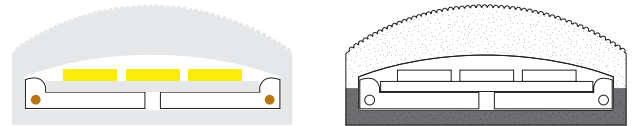

	LVS-220V-144L	LVS-220V-240L
Power:	7-8W	10-12 W
Lumen\meter:	750 lm/m	960 lm/m
Array:	Single Line	Double Line
Color temp:	3000-6500	3000-6500
PCB:	5 mm	8 mm
FPC:	8 mm	12 mm
Input Voltage:	AC220V	AC220V
IP Rate:	IP65	IP65
CRI:	>80	>80
Led QTY:	144 Led/m	240 Led/m
Chip:	2835	2835
Length\Roll:	50 - 100 m	50 - 100 m

■ Application

- stairs
- Facade lighting
- theaters
- Emergency lighting, road marking
- commercial light and shop windows

CRI >80	AC 220V	IP65
FPC 15mm	CHIP 2835	CE
Cut Length 100 cm	SMD LED Chip	Dimmable

	LVS-220V-276L	LVS-220V-360L
Power:	12-14 W	14-16 W
Lumen\meter:	1160 lm/m	1500 lm/m
Array:	Triple Line	Triple Line
Color temp:	3000-6500	3000-6500
PCB:	8mm	8mm
FPC:	15mm	15mm
Input Voltage:	AC220V	AC220V
IP Rate:	IP65	IP65
CRI:	>80	>80
Led QTY:	276 Led/m	360 Led/m
Chip:	2835	2835
Length\Roll:	50 - 100 m	50 - 100 m