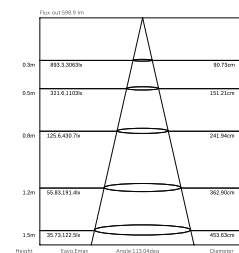

RGB LED STRIP

-
-
-
-
-
-
-
-
-
-

	LVS-RGB-60L	LVS-RGB-96L	LVS-RGB-120L	LVS-RGB-144L
Power:	8-9W	10-12 W	11-13 W	12-14 W
Array:	Single Line	Double Line	Double Line	Triple Line
FPC:	10 mm	12 mm	12 mm	18 mm
Input Voltage:	AC220V	AC220V	AC220V	AC220V
IP Rate:	IP65	IP65	IP65	IP65
Chip:	5050	5050	5050	5050
CRI:	>80	>80	>80	>80
Led QTY:	60 Led/m	96 Led/m	120 Led/m	140 Led/m
Length\Roll:	50 - 100 m	50 - 100 m	50 - 100 m	50 - 100 m