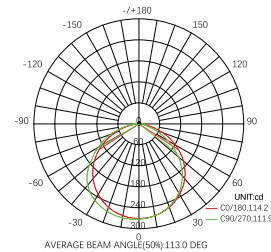

RGB LED STRIP

-
-
-
-
-
-
-
-
-
-

	LVS-RGB-60L	LVS-RGB-96L	LVS-RGB-120L	LVS-RGB-144L
Power:	8-9W	10-12 W	11-13 W	12-14 W
Array:	Single Line	Double Line	Double Line	Triple Line
FPC:	10 mm	12 mm	12 mm	18 mm
Input Voltage:	AC220V	AC220V	AC220V	AC220V
IP Rate:	IP65	IP65	IP65	IP65
Chip:	5050	5050	5050	5050
CRI:	>80	>80	>80	>80
Led QTY:	60 Led/m	96 Led/m	120 Led/m	140 Led/m
Length\Roll:	50 - 100 m	50 - 100 m	50 - 100 m	50 - 100 m