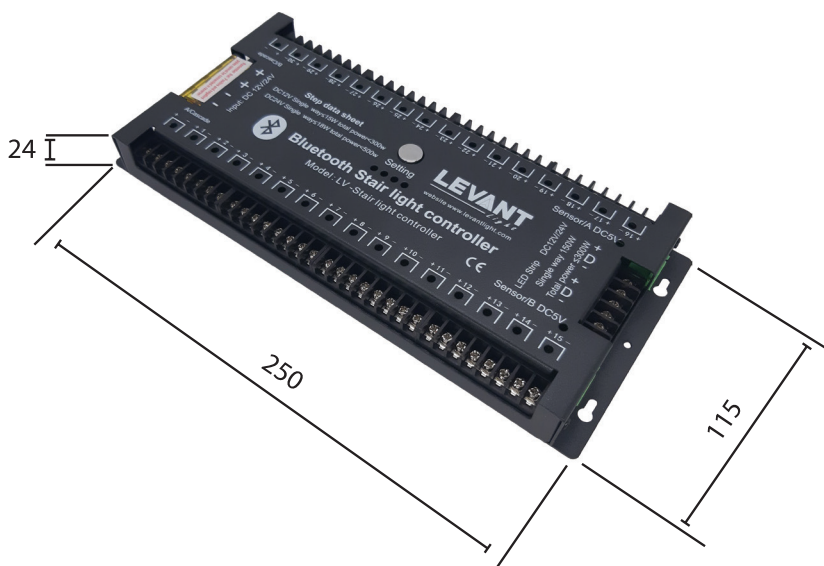

Stair Light Controller

Two-in-one function, added chasing effect, mobile app control

■ Technical Specification

Power Voltage:	DC12V/24V
Controllable Power :	800W
Stair's Step Port:	30 Step
Light Chasing Port:	2
Sensing Distance:	Human body Sensing 2-3m
Total Sensor:	2
Dimensions:	250x115x24 mm
EAN:	6925222082006

■ Technical Drawing and Features

2 Laser Sensor

Stair's Step Function:

It can sense that people are going up or down and light up step by step

Light Tracing Function:

The strip light gradually lights up in a flowing way when people are detected, and the light tracing effect from the head of strip light to the tail of strip light

Connection Method