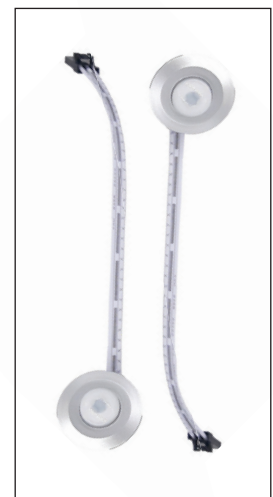

Stair Light Controller

Two-in-one function, added chasing effect, mobile app control

■ Technical Specification

Power Voltage:	DC12V/24V
Controllable Power :	800W
Stair's Step Port:	30 Step
Light Chasing Port:	2
Sensing Distance:	Human body Sensing 2-3m
Total Sensor:	2
Dimensions:	250x115x24 mm
EAN:	6925222082006

■ Technical Drawing and Features

2 Laser Sensor

Stair's Step Function:

It can sense that people are going up or down and light up step by step

Light Tracing Function:

The strip light gradually lights up in a flowing way when people are detected, and the light tracing effect from the head of strip light to the tail of strip light